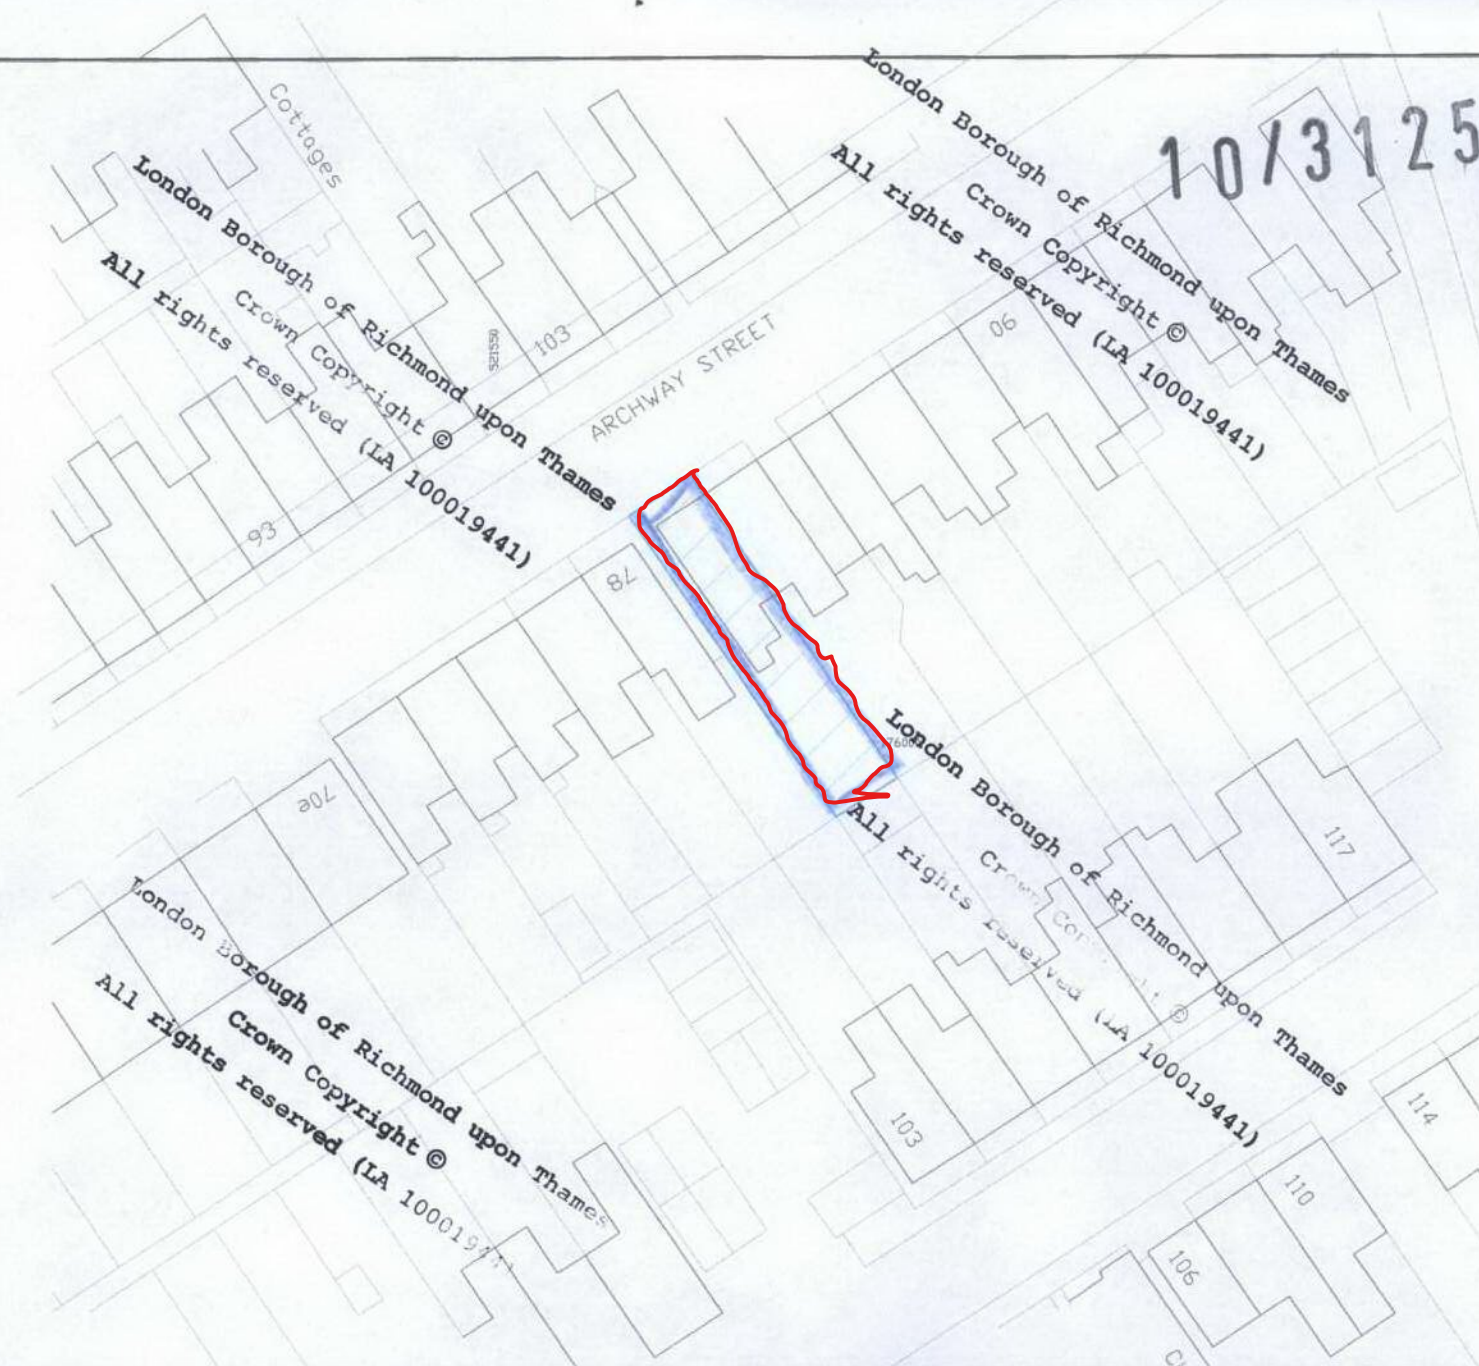

10/3125/HOT

LONDON BOROUGH OF RICHMOND UPON THAMES
25 OCT 2010
PLANNING

NOTE:
USE MEASURED DIMENSIONS ONLY - DO NOT SCALE FROM THIS DRAWING

REV	REV DETAILS	DATE	APPROVED BY

Addison Designs & Associates Ltd.

JOB: 80 Archway Street, London SW13
CLIENT: Antony Carbonari
DRAWING TITLE: Site Plan

COMPUTER FILE:	SCALE:	DATE:	DRAWN BY:
605/050 BKF	1:500	Oct 010	RA
DRAWING NO:	REV:		
605/050	*