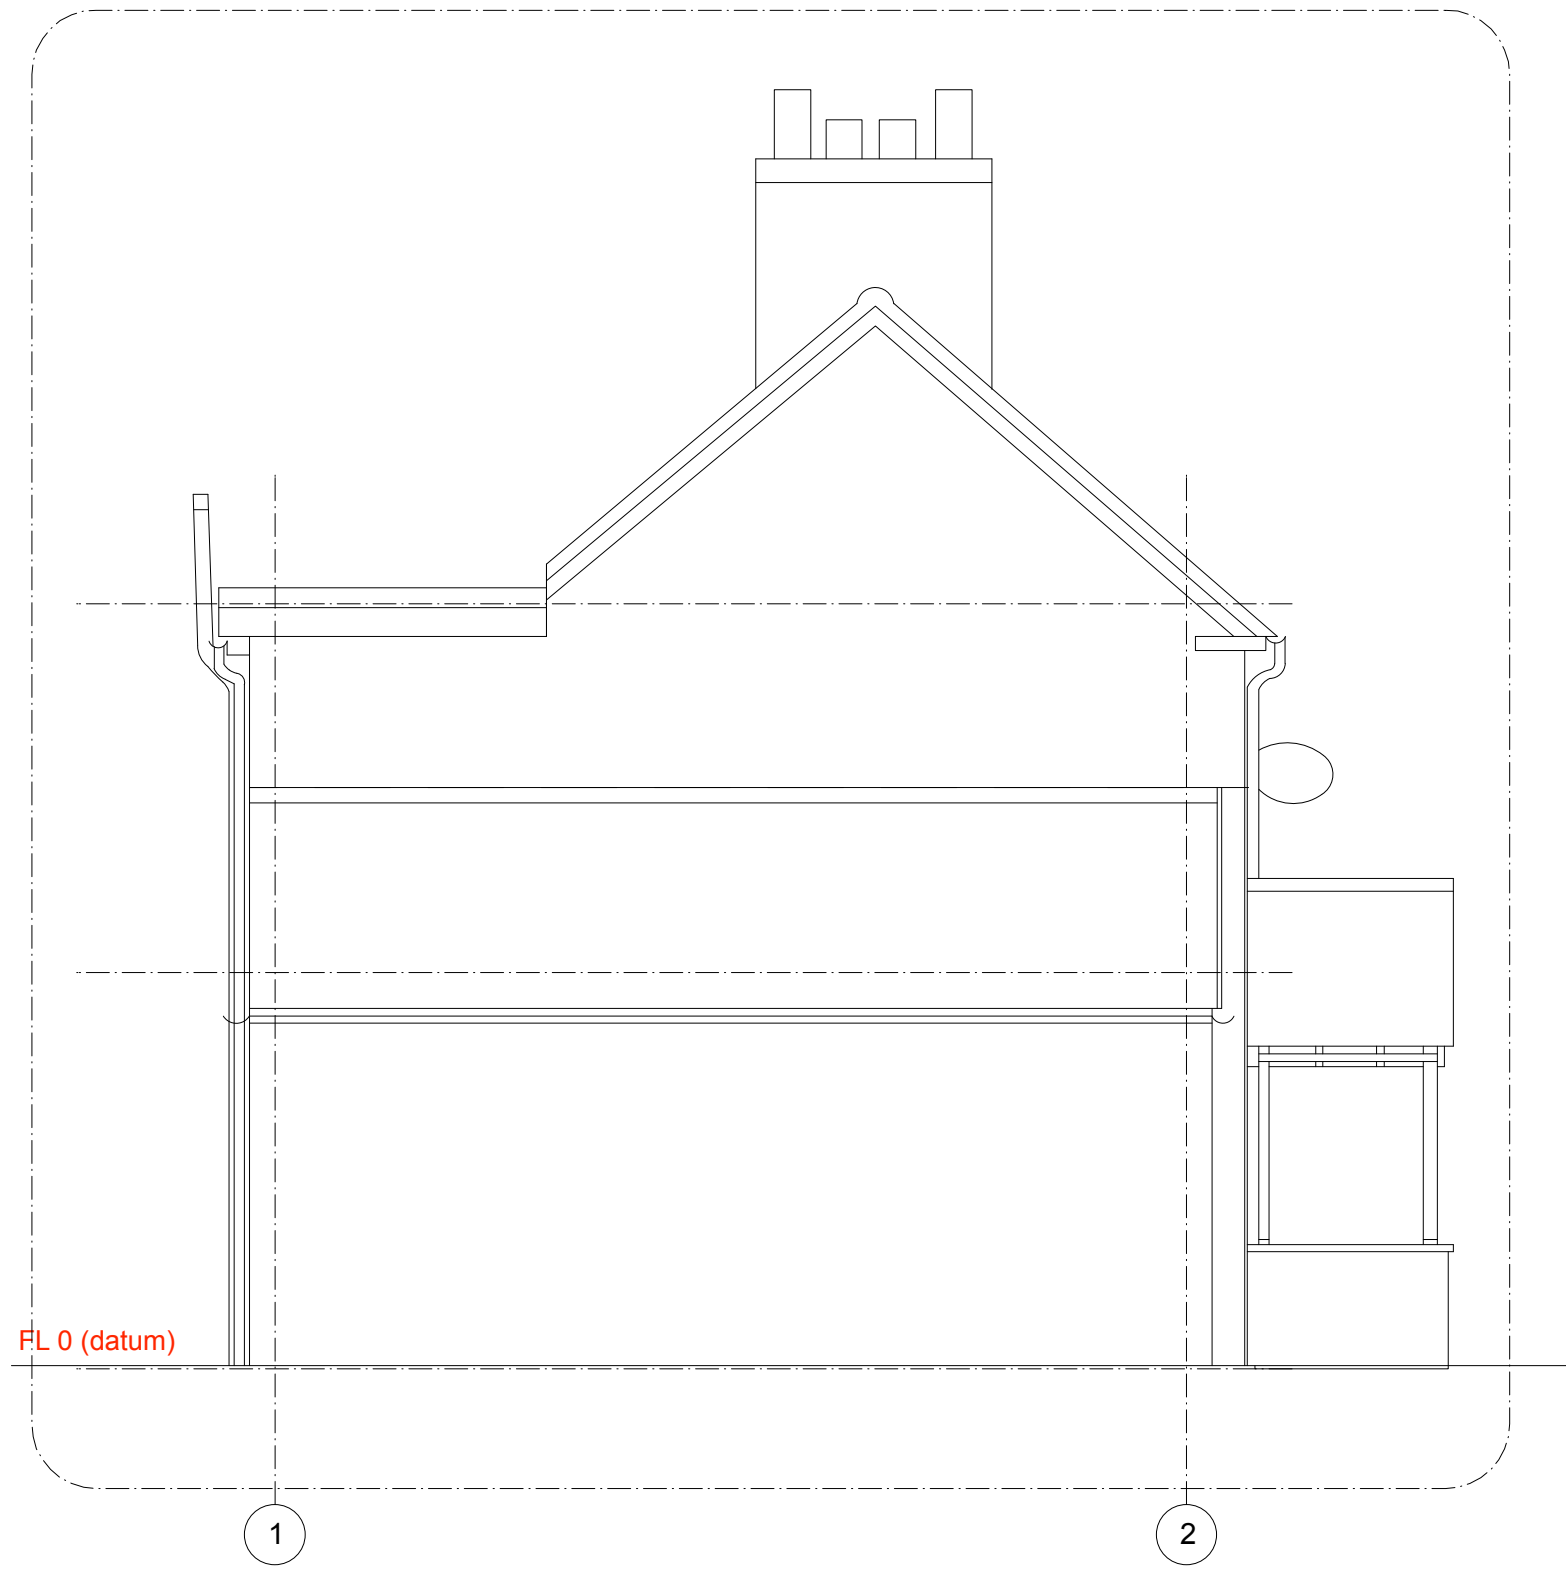

Section A-A

Side Elevation

**MARTINS CAMISULI** Unit 1, 2A Oakford Road, London NW5 1AH Tel 020 7267 86 22

**JOB TITLE:** 4 Gainsborough rd TW9 2EA

**REVISION:**

**DRWG TITLE:** Existing Section A & Side Elevation

**DRWG NO:** MC/233(01)\_05

**SCALE:** 1.50 @ A3

**DATE:** July 2024

**ALL DIMENSIONS INDICATED ON THIS DRAWING ARE SUBJECT TO ALTERATIONS ONCE ON SITE.  
CONFIRM ALL DIMENSION ON SITE PRIOR TO ORDERING AND CONSTRUCTION**

Scale bar