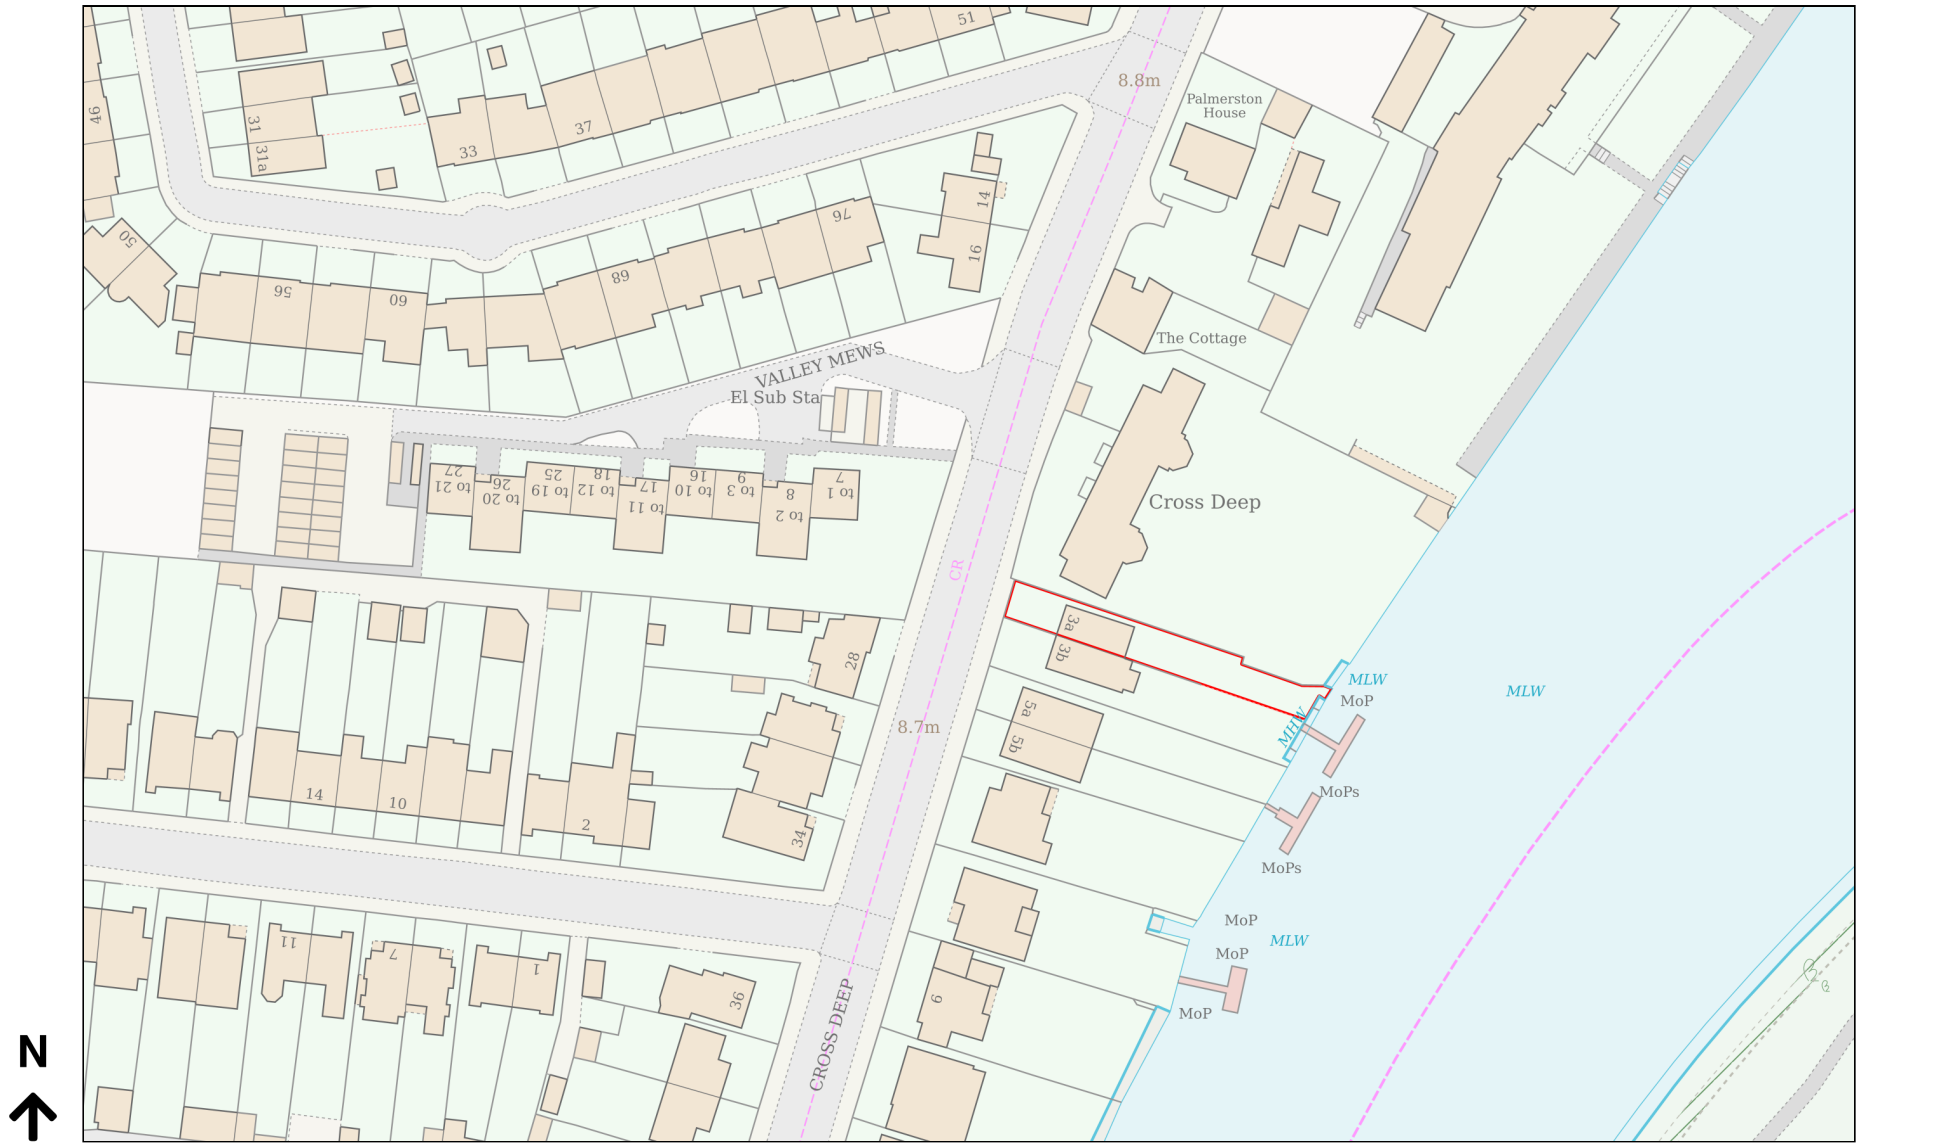

Location Plan

Site Address: 3a, Cross Deep, Twickenham, TW1 4QJ

Date Produced: 26-Nov-2024

Scale: 1:1250 @A4

Planning Portal Reference: PP-13589618v1