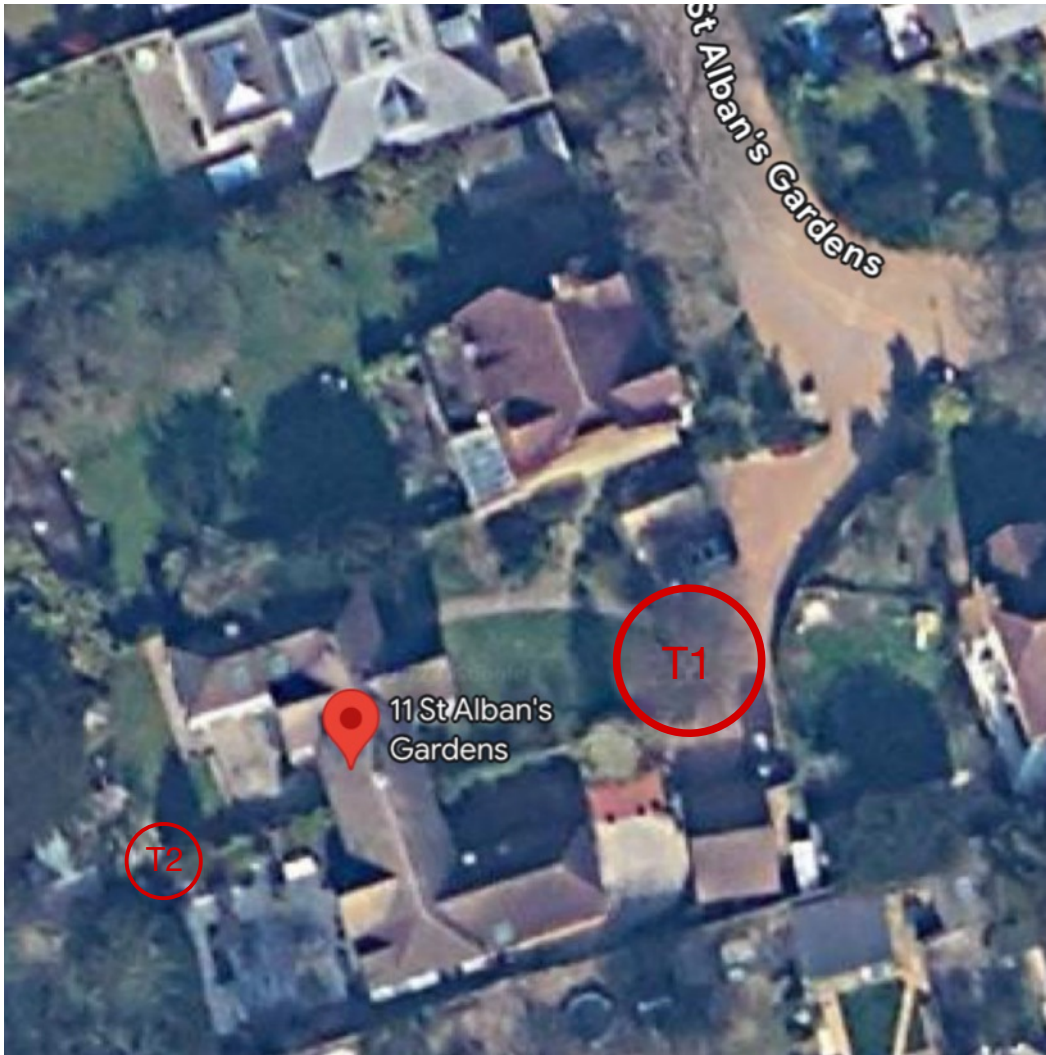

11 St Albans Gardens, Teddington TW11 8AE

18th November 2024

Beech (T1): Reduce crown by 2m. Height after work 9m, width after work 8m
6m high bay tree (T2): Dismantle and fell.

Chris Long, Bombadil Tree Care
e: trees@bombadil.co.uk
m: 07729 835 300