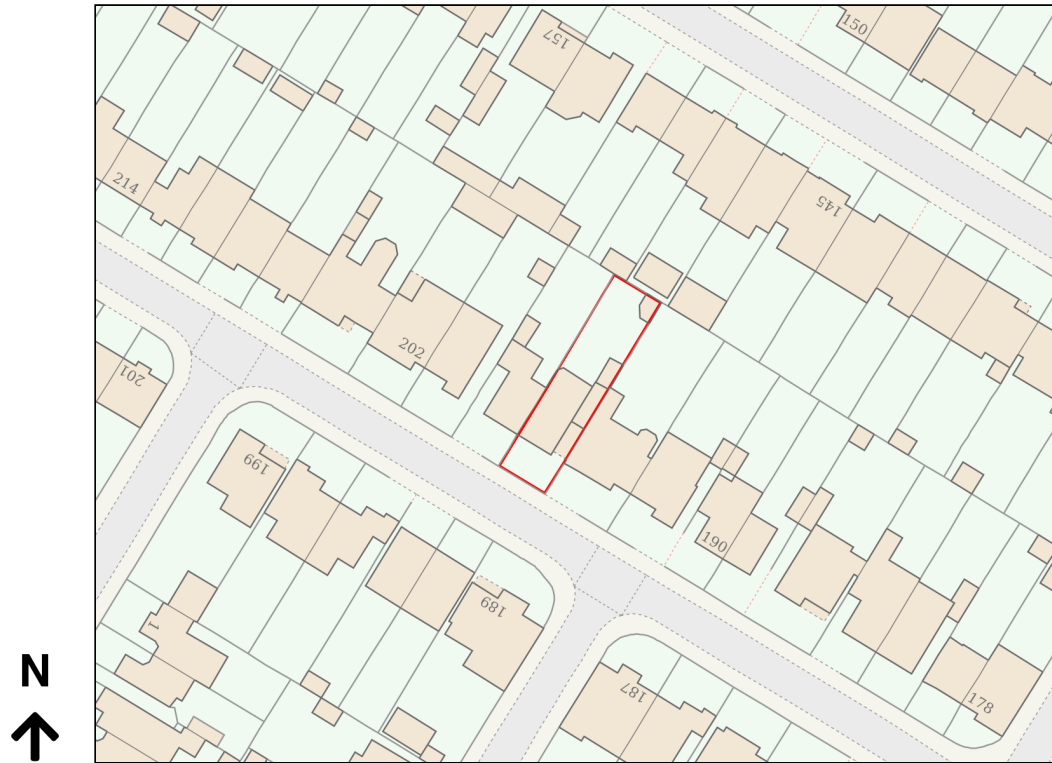

Location Plan

Site Address: 196, Lyndhurst Avenue, Twickenham, TW2 6BT

Date Produced: 27-Nov-2024

Scale: 1:1250 @A4

Planning Portal Reference: PP-13597702v1