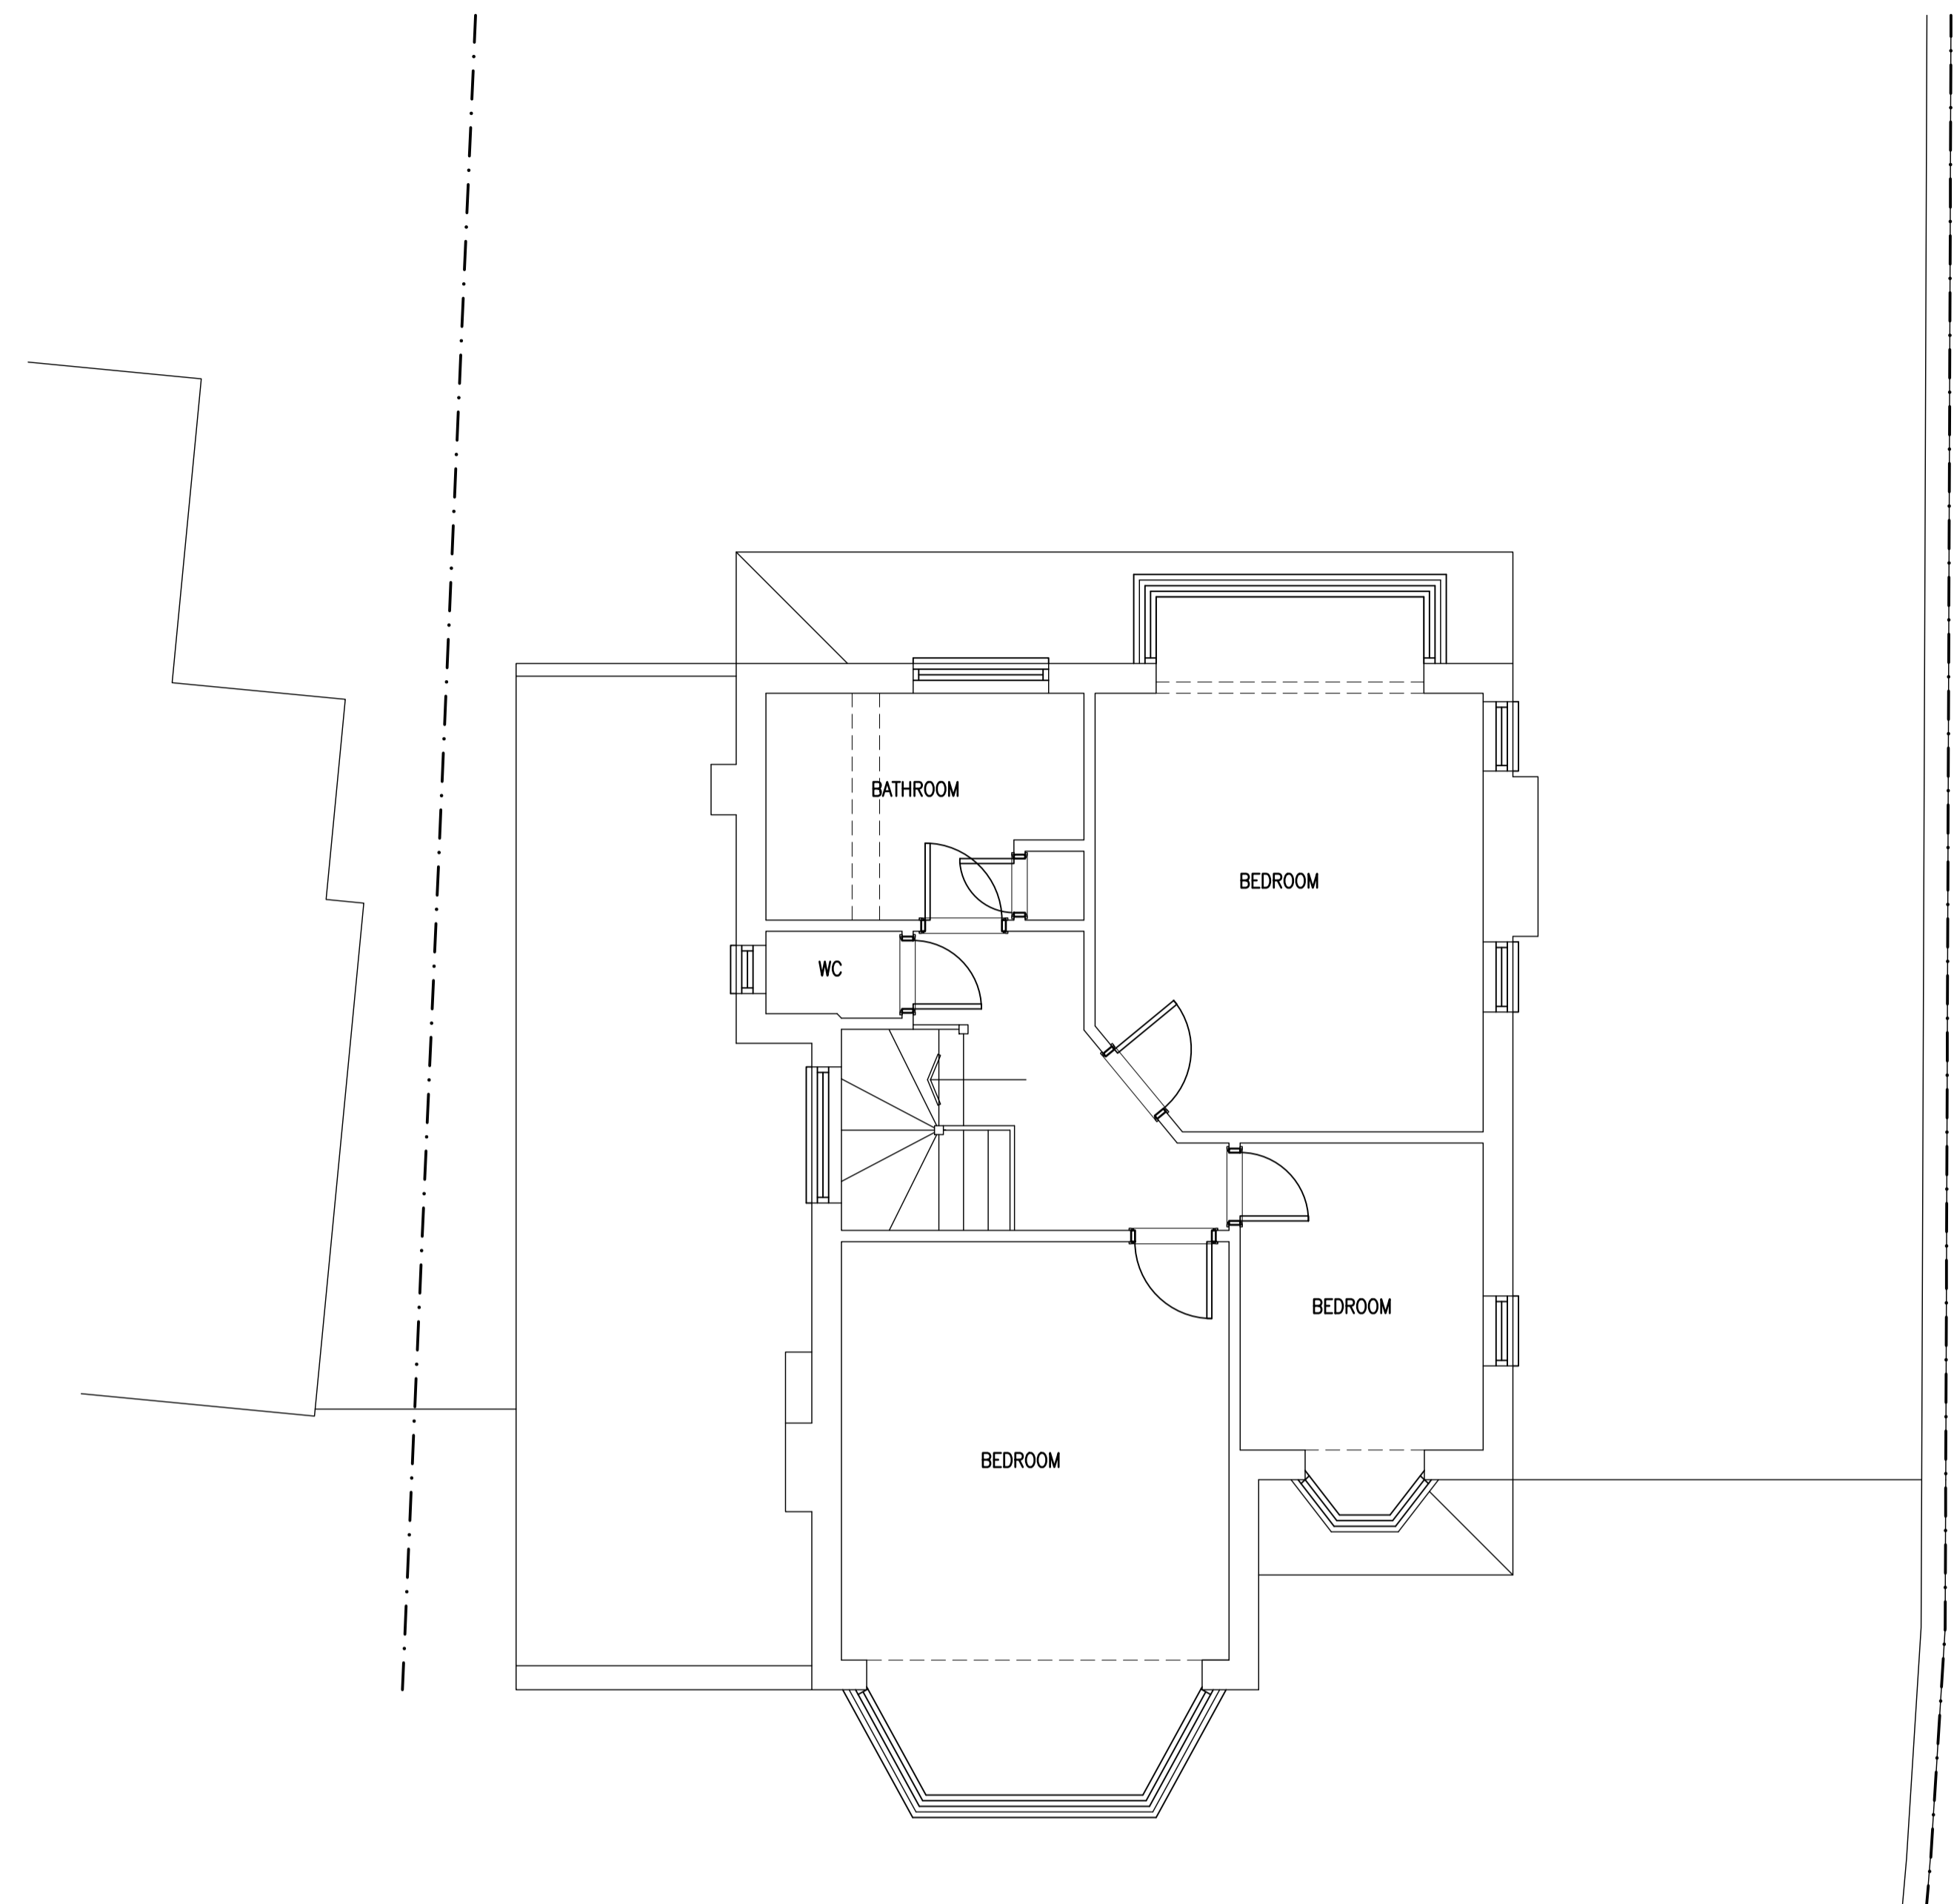

EXISTING GROUND FLOOR 1:50

EXISTING FIRST FLOOR

ajt design services ltd
 9 queensway, sunbury-on-thames,
 middlesex. TW16 6HA

AJT DESIGN

t: 01932 782943
 m: 07973 419204
 e: rob@ajt-design.co.uk
 www: ajt-design.co.uk

PLANNING ISSUE

Address
 12 STRATHEARN AVENUE,
 TWICKENHAM,
 TW2 6JU

Title
 EXISTING GROUND / FIRST
 FLOOR PLANS

Drg. No. **SA/12/01**

Revision:

Scale : 1:50 @ A1

Date: MAY, '23