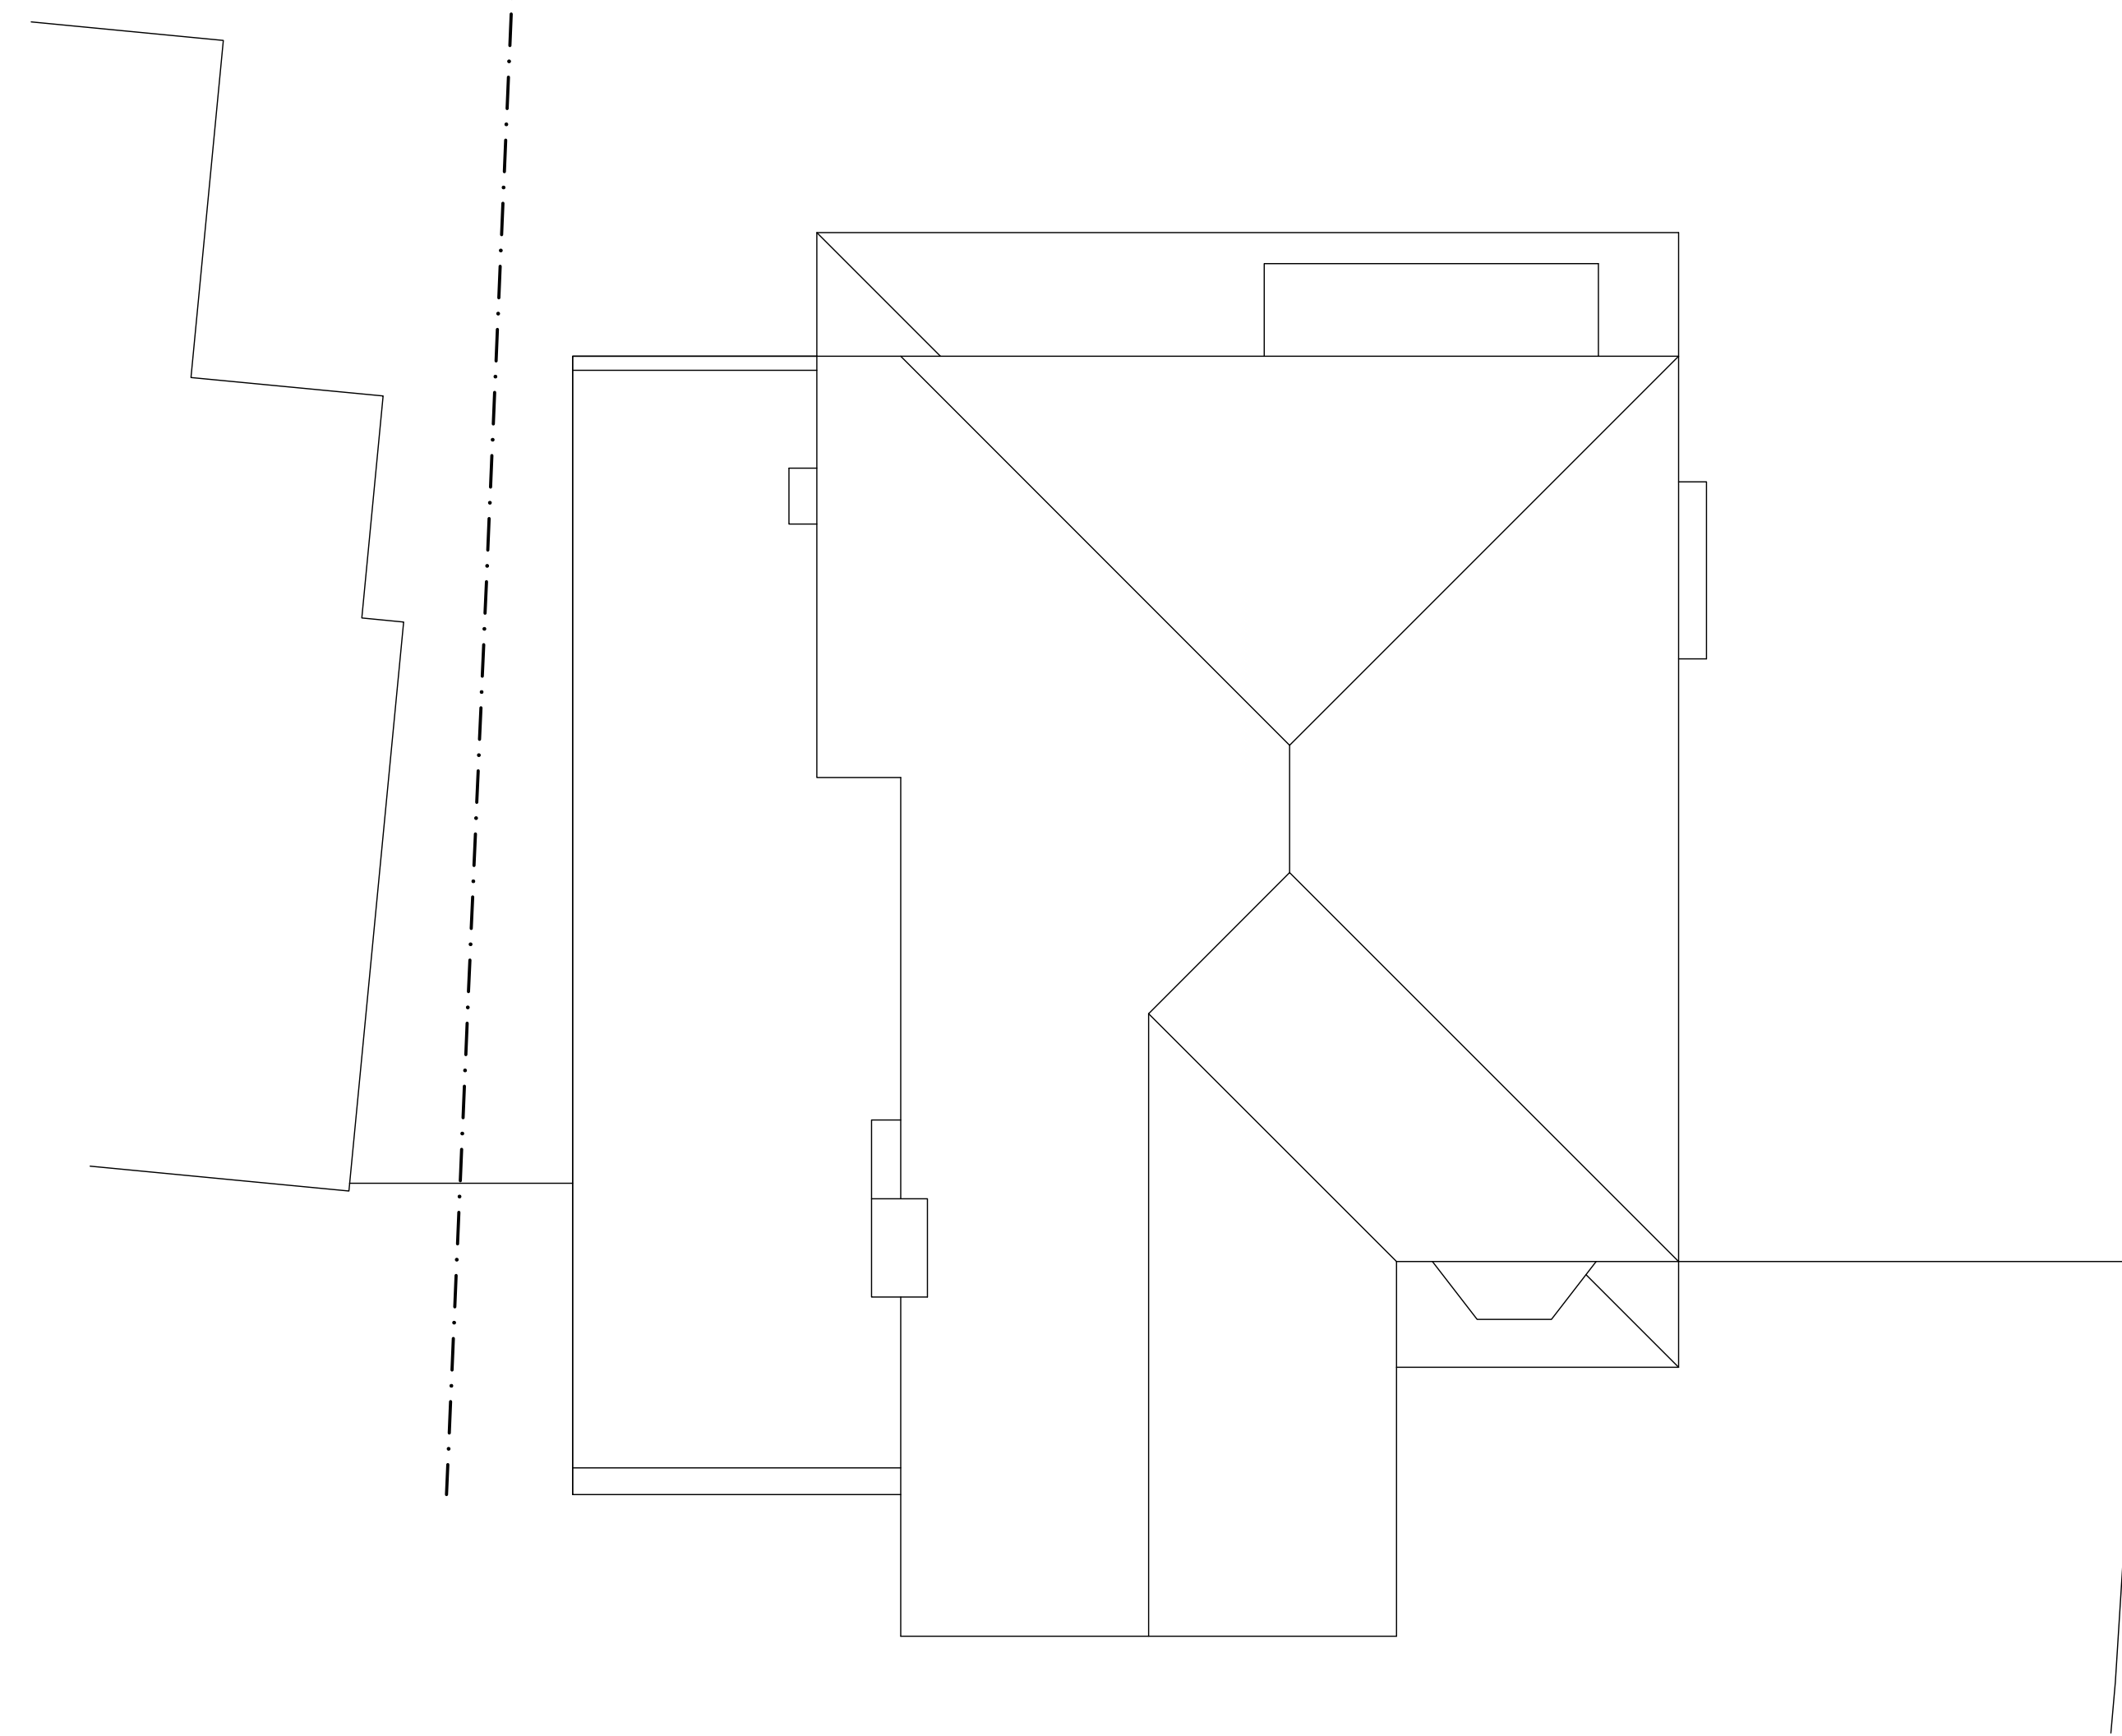

EXISTING ROOF PLAN

ajt design services ltd
9 queensway, sunbury-on-thames,
middlesex. TW16 6HA

AJT DESIGN

t: 01932 782943
m: 07973 419204
e: rob@ajt-design.co.uk
www: ajt-design.co.uk

PLANNING ISSUE

Address
12 STRATHEARN AVENUE,
TWICKENHAM,
TW2 6JU

Title
EXISTING LOFT / ROOF PLAN

Drg. No. **SA/12/02**

Revision:

Scale : 1:50 @ A1

Date: MAY, '23