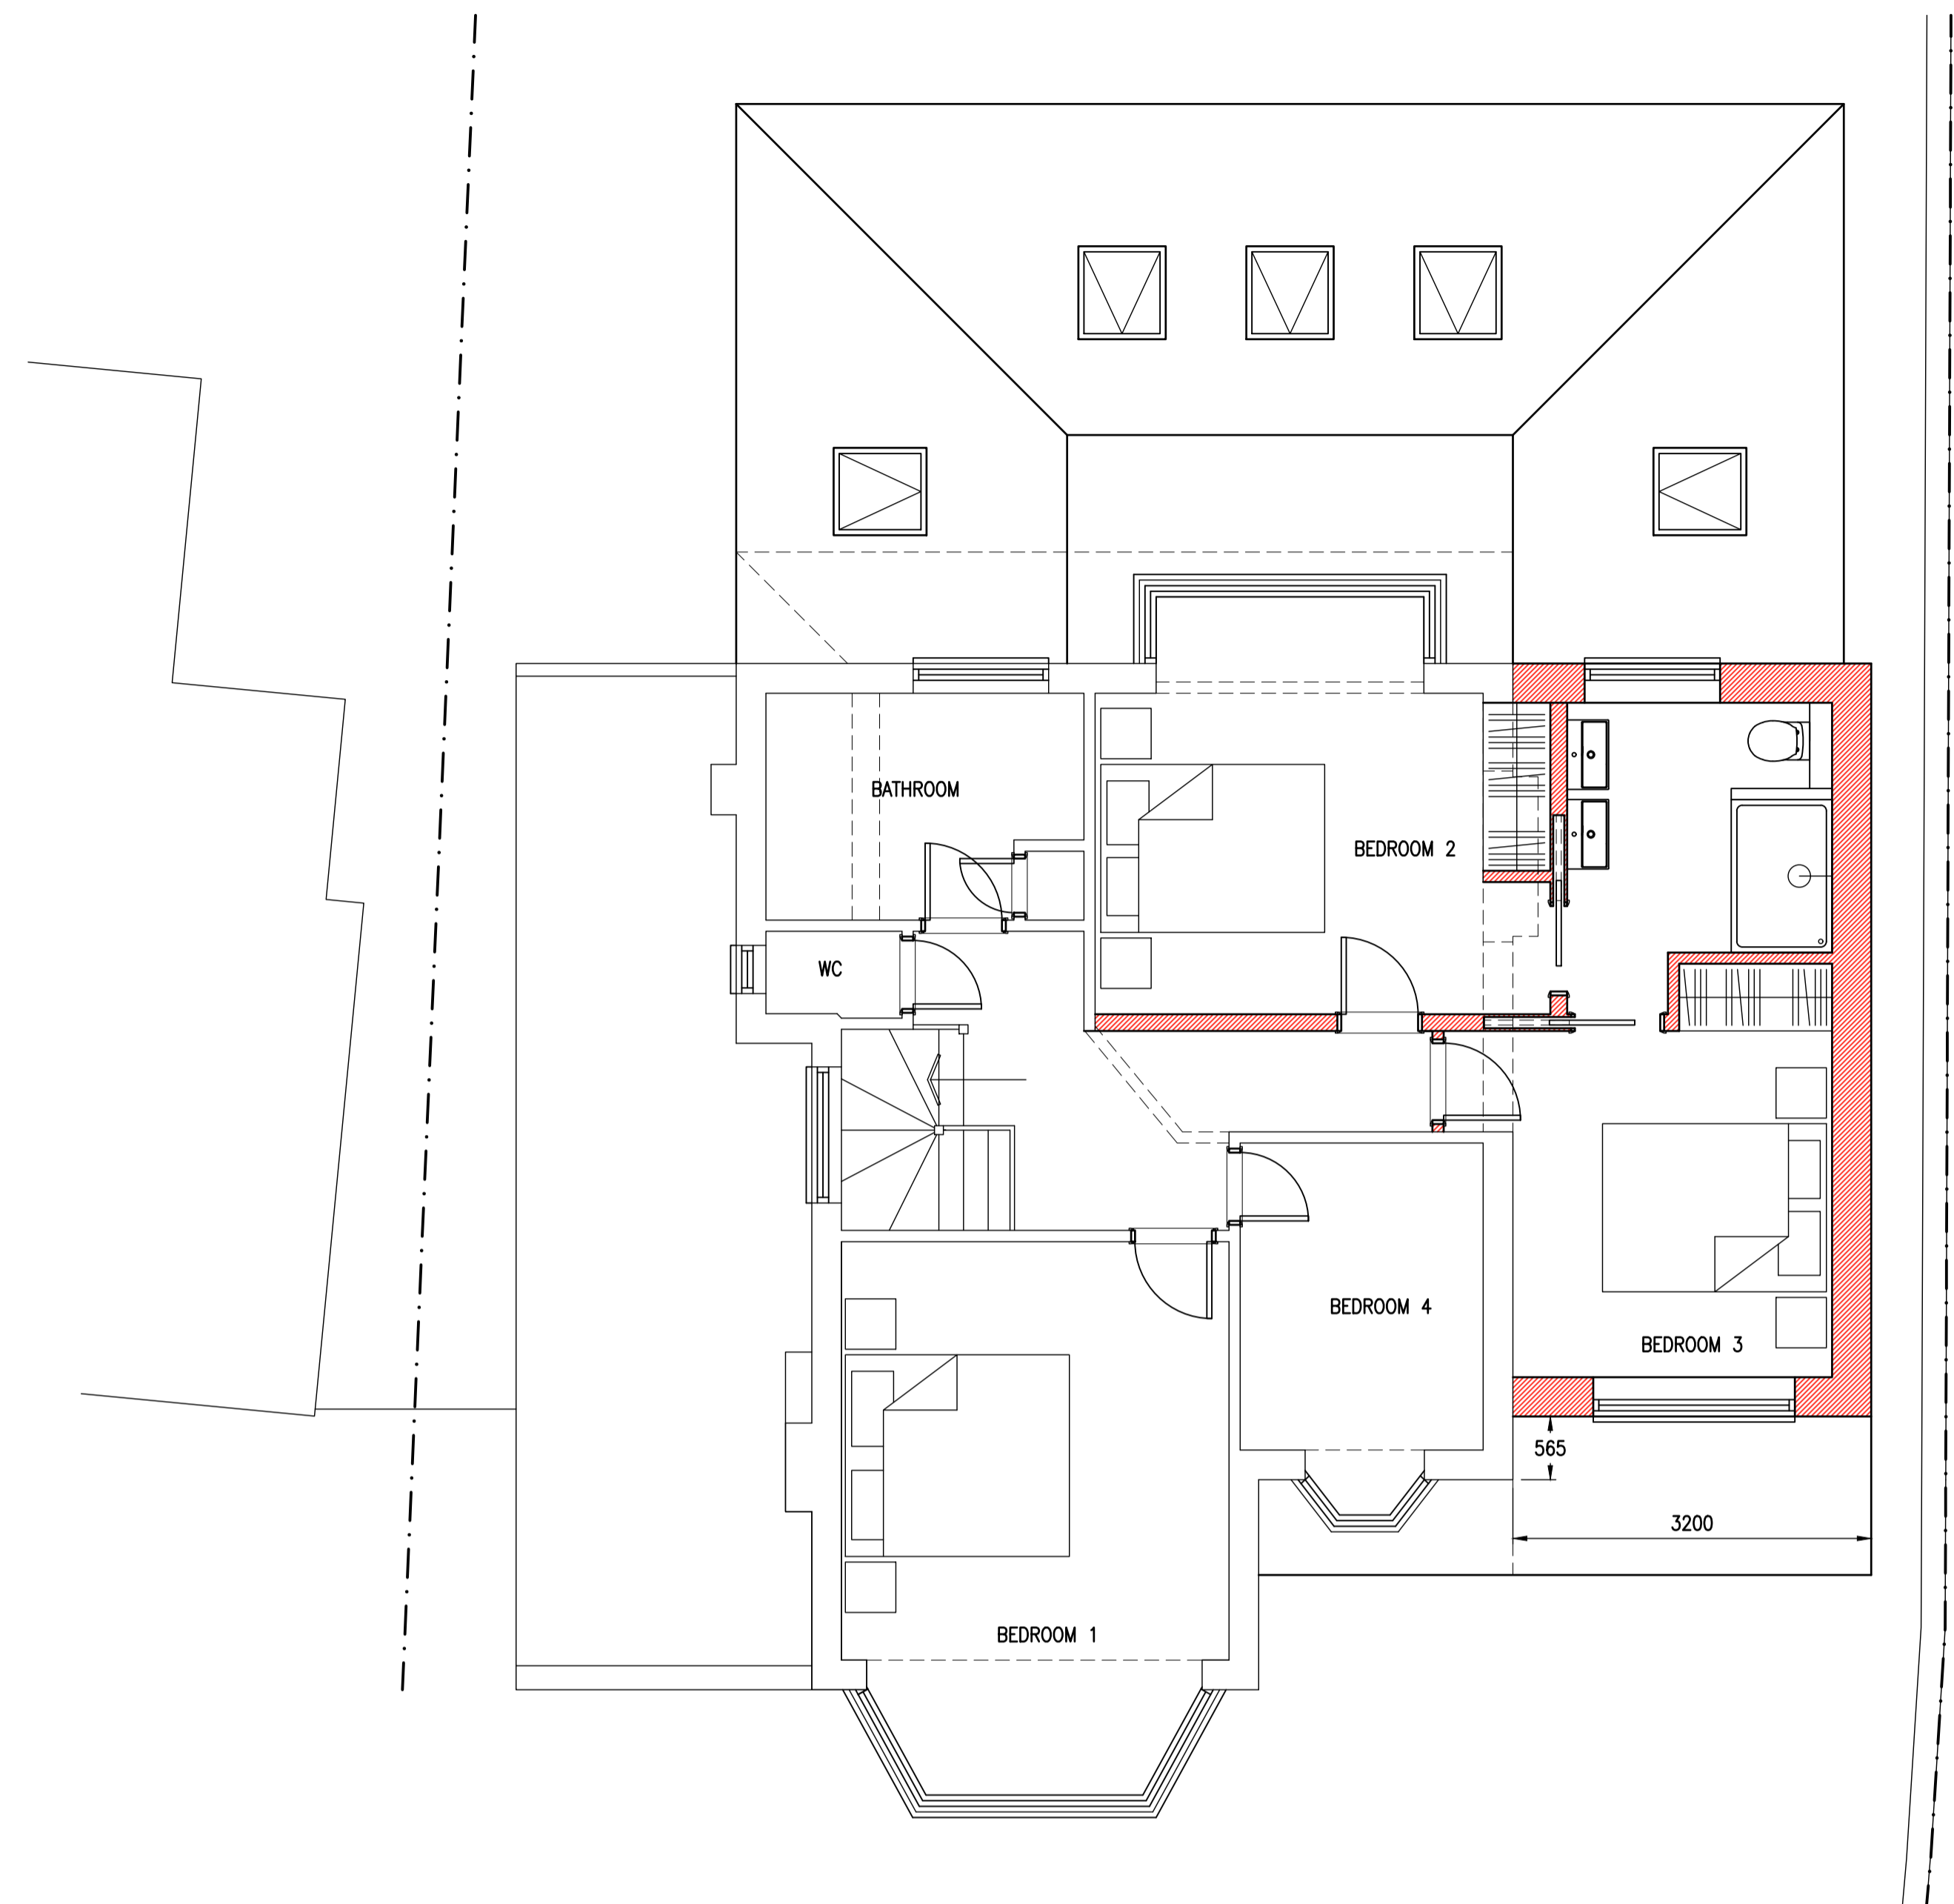

PROPOSED GROUND FLOOR 1:50

PROPOSED FIRST FLOOR

**ajt design services ltd**  
 9 queensway, sunbury-on-thames,  
 middlesex. TW16 6HA  
 t: 01932 782943  
 m: 07973 419204  
 e: rob@ajt-design.co.uk  
 www: ajt-design.co.uk

**PLANNING ISSUE**

Address  
 12 STRATHEARN AVENUE,  
 TWICKENHAM,  
 TW2 6JU

Title  
 PROPOSED GROUND / FIRST  
 FLOOR PLANS

Drg. No. **SA/12/03** Revision: 'A'  
 Scale : 1:50 @ A1 Date: MAY. '23