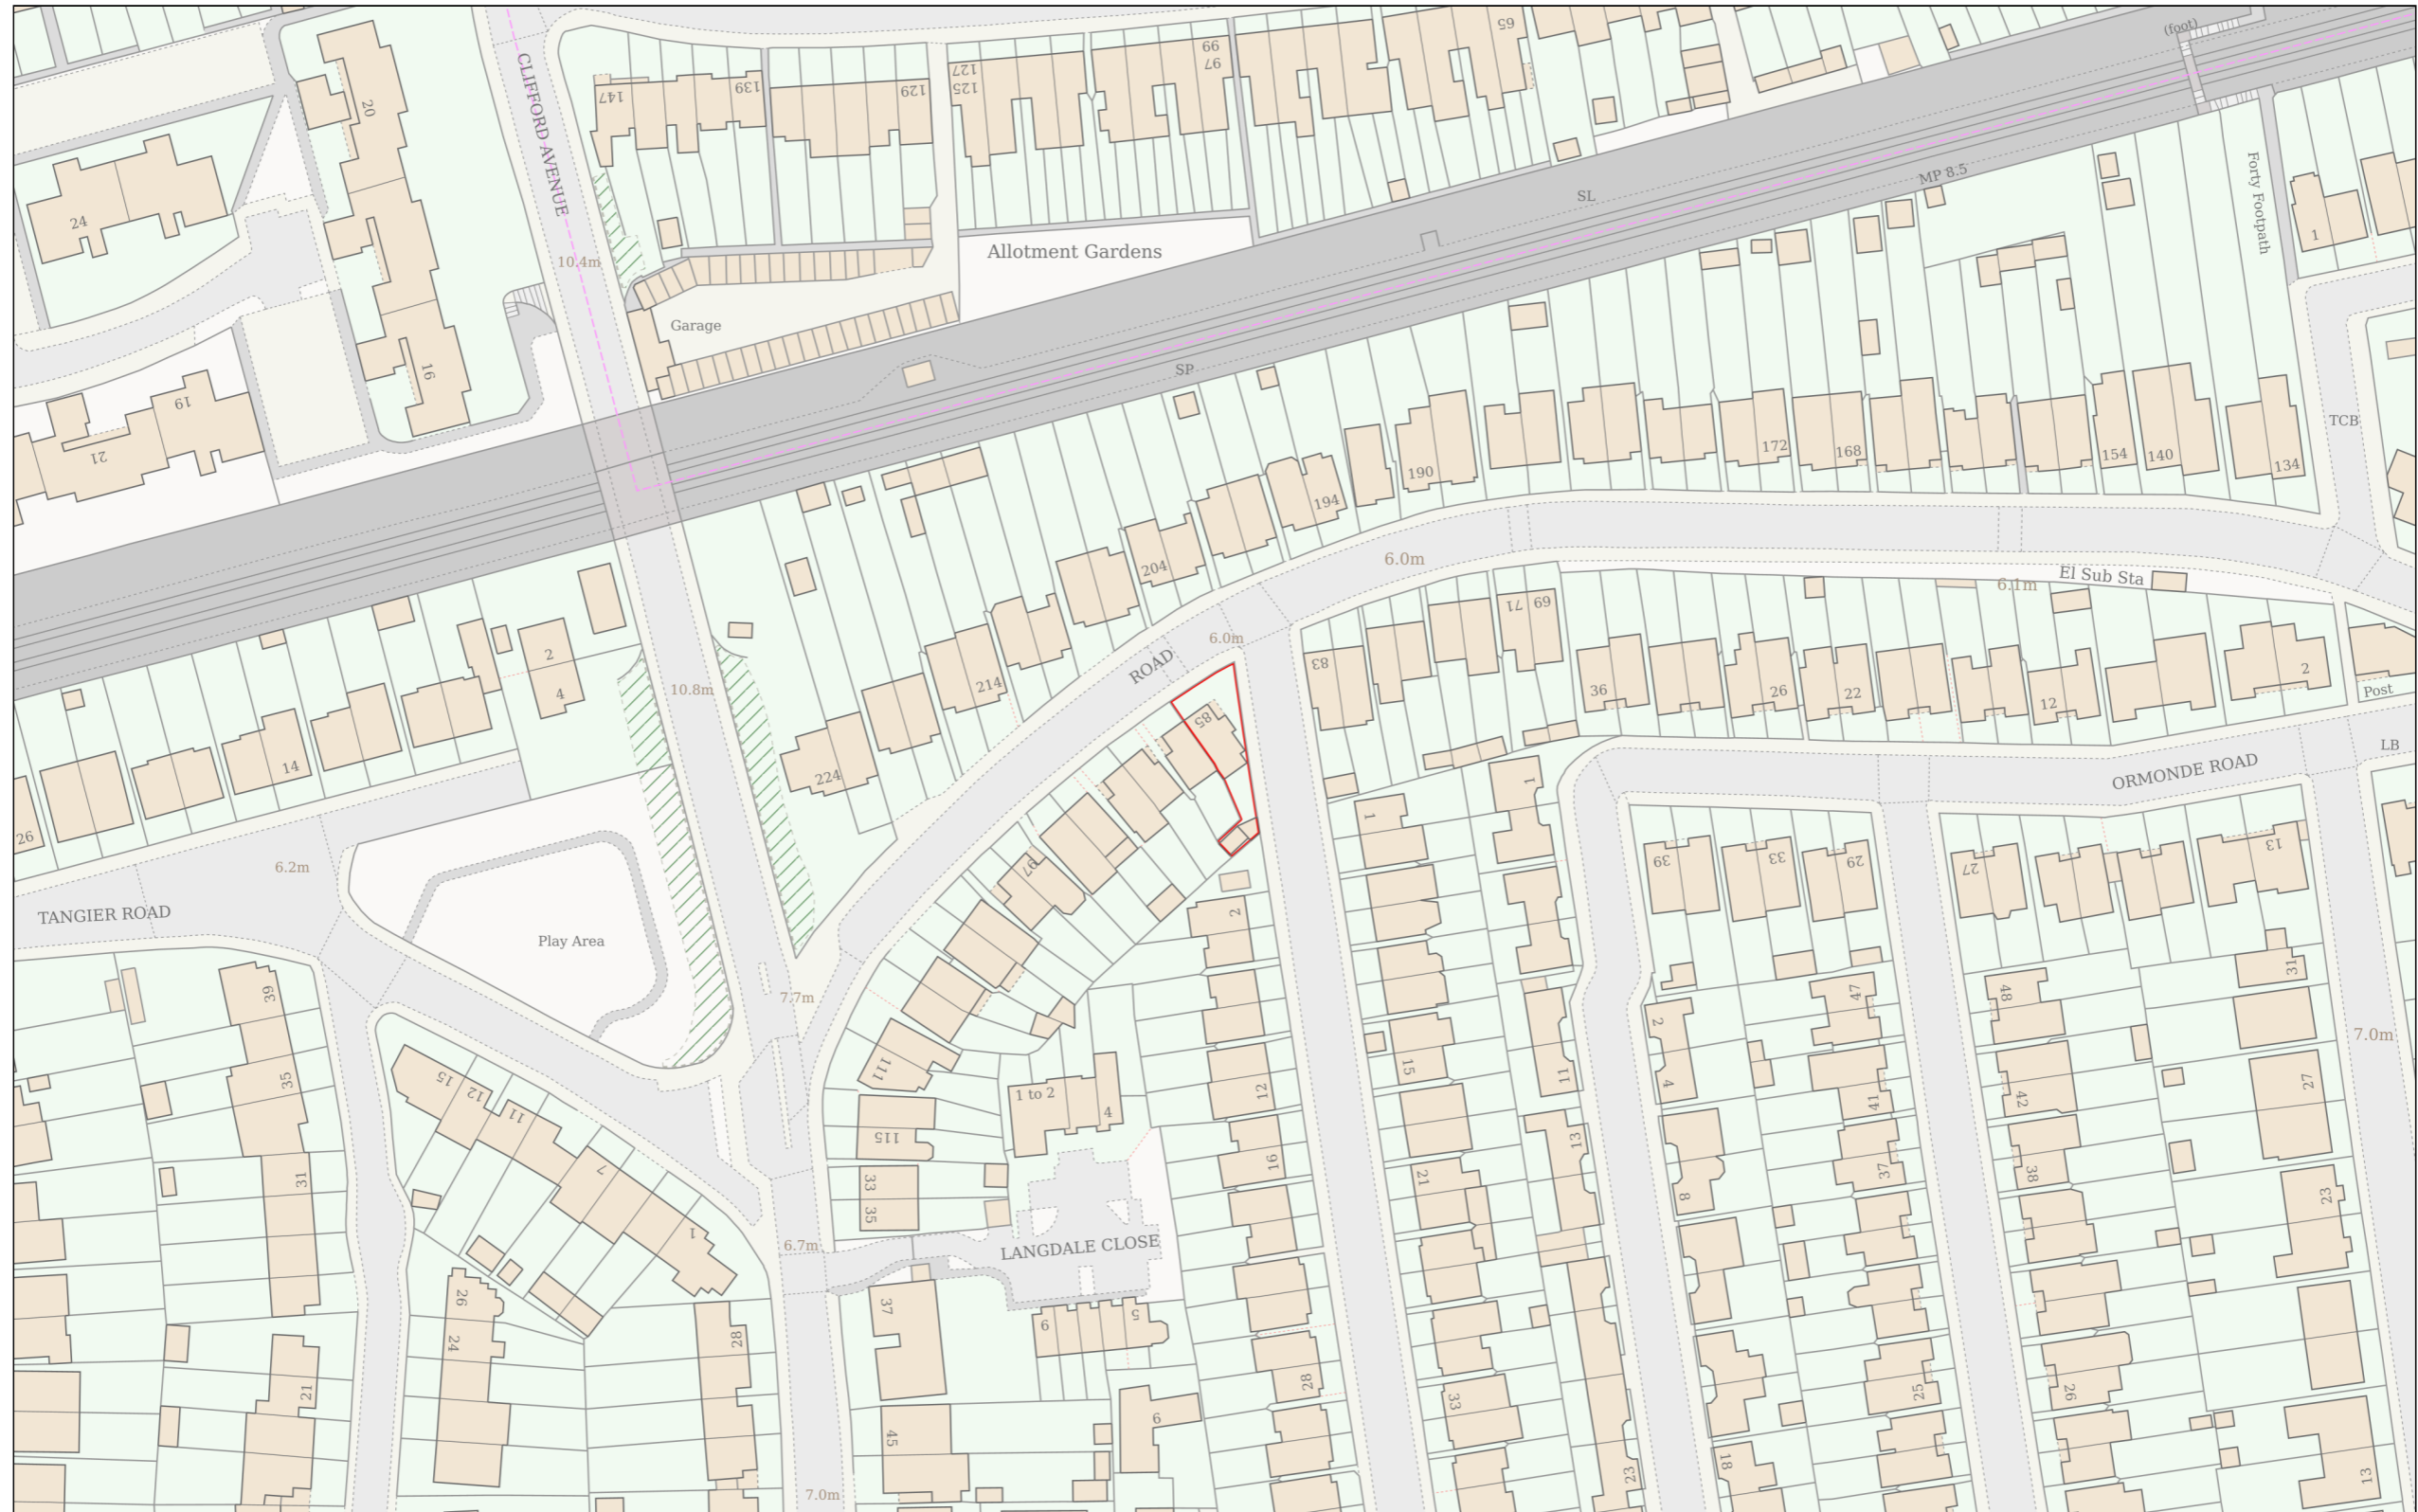

# Location Plan

Site Address: 85, St Leonards Road, East Sheen, London, SW14 7BL

Date Produced: 29-Nov-2024

Scale: 1:1250 @A3

Planning Portal Reference: PP-13602860v1