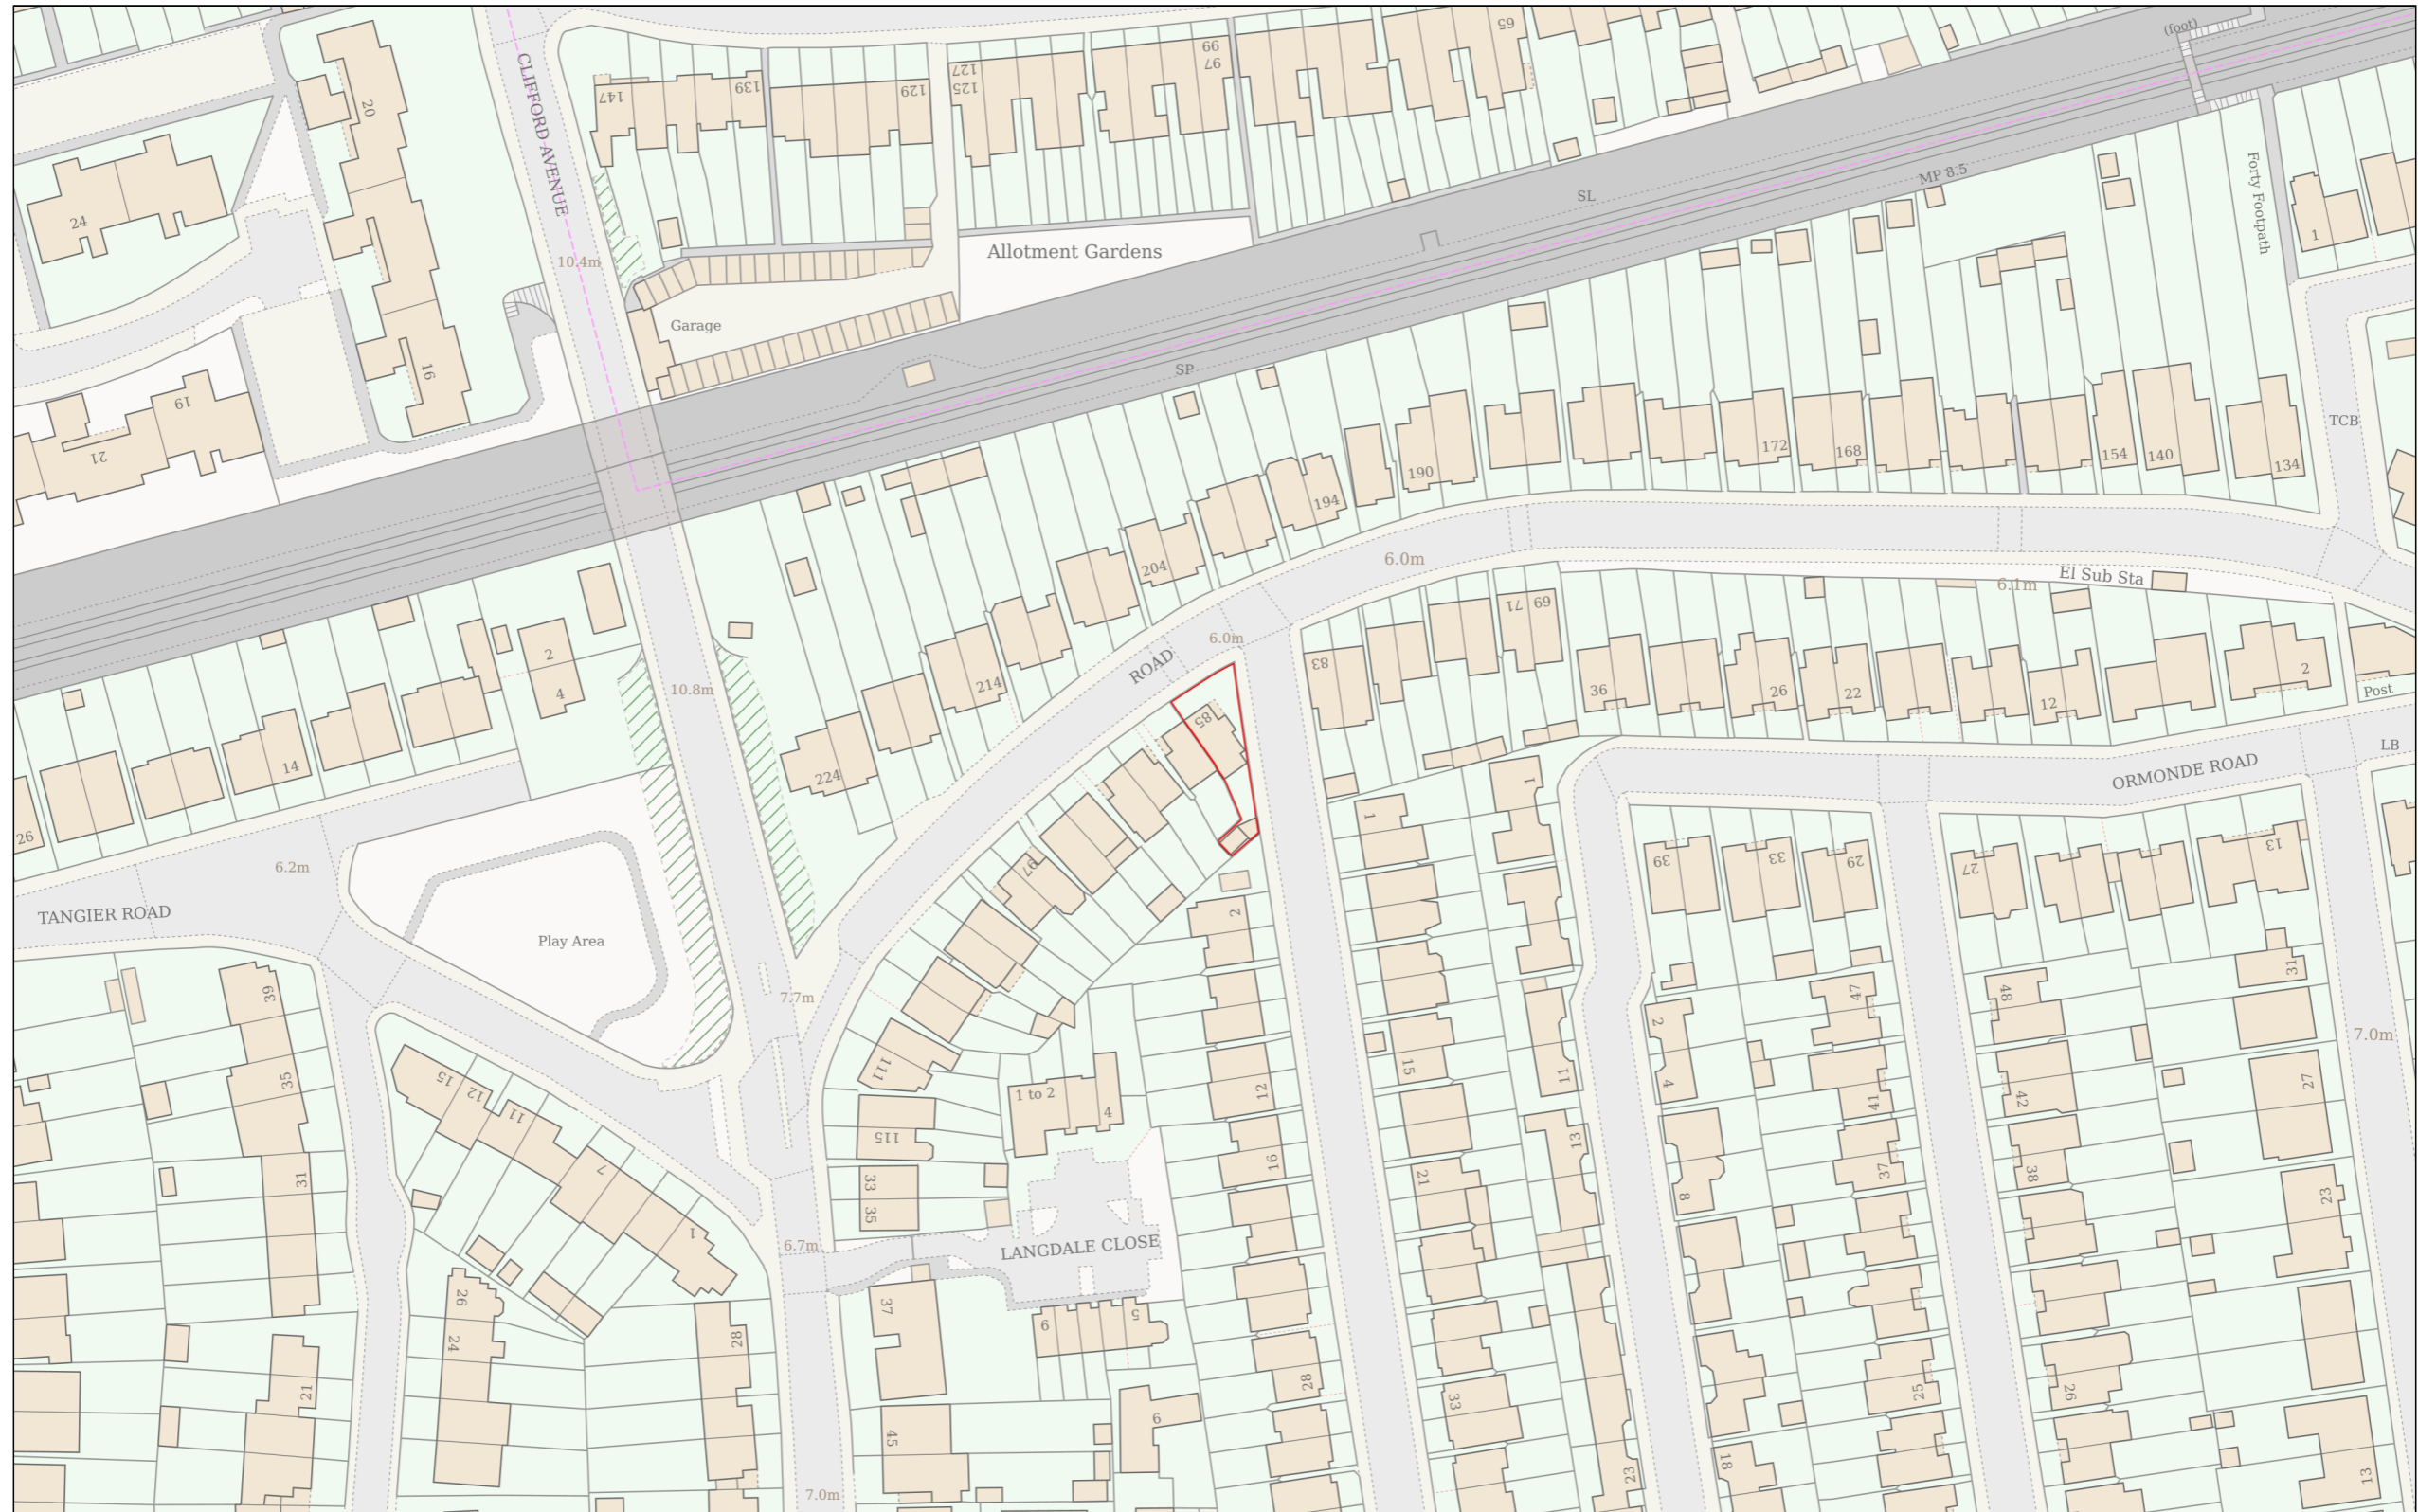

# Location Plan

Site Address: 85, St Leonards Road, East Sheen, London, SW14 7BL

Date Produced: 29-Nov-2024

Scale: 1:1250 @A3

Planning Portal Reference: PP-13603269v1