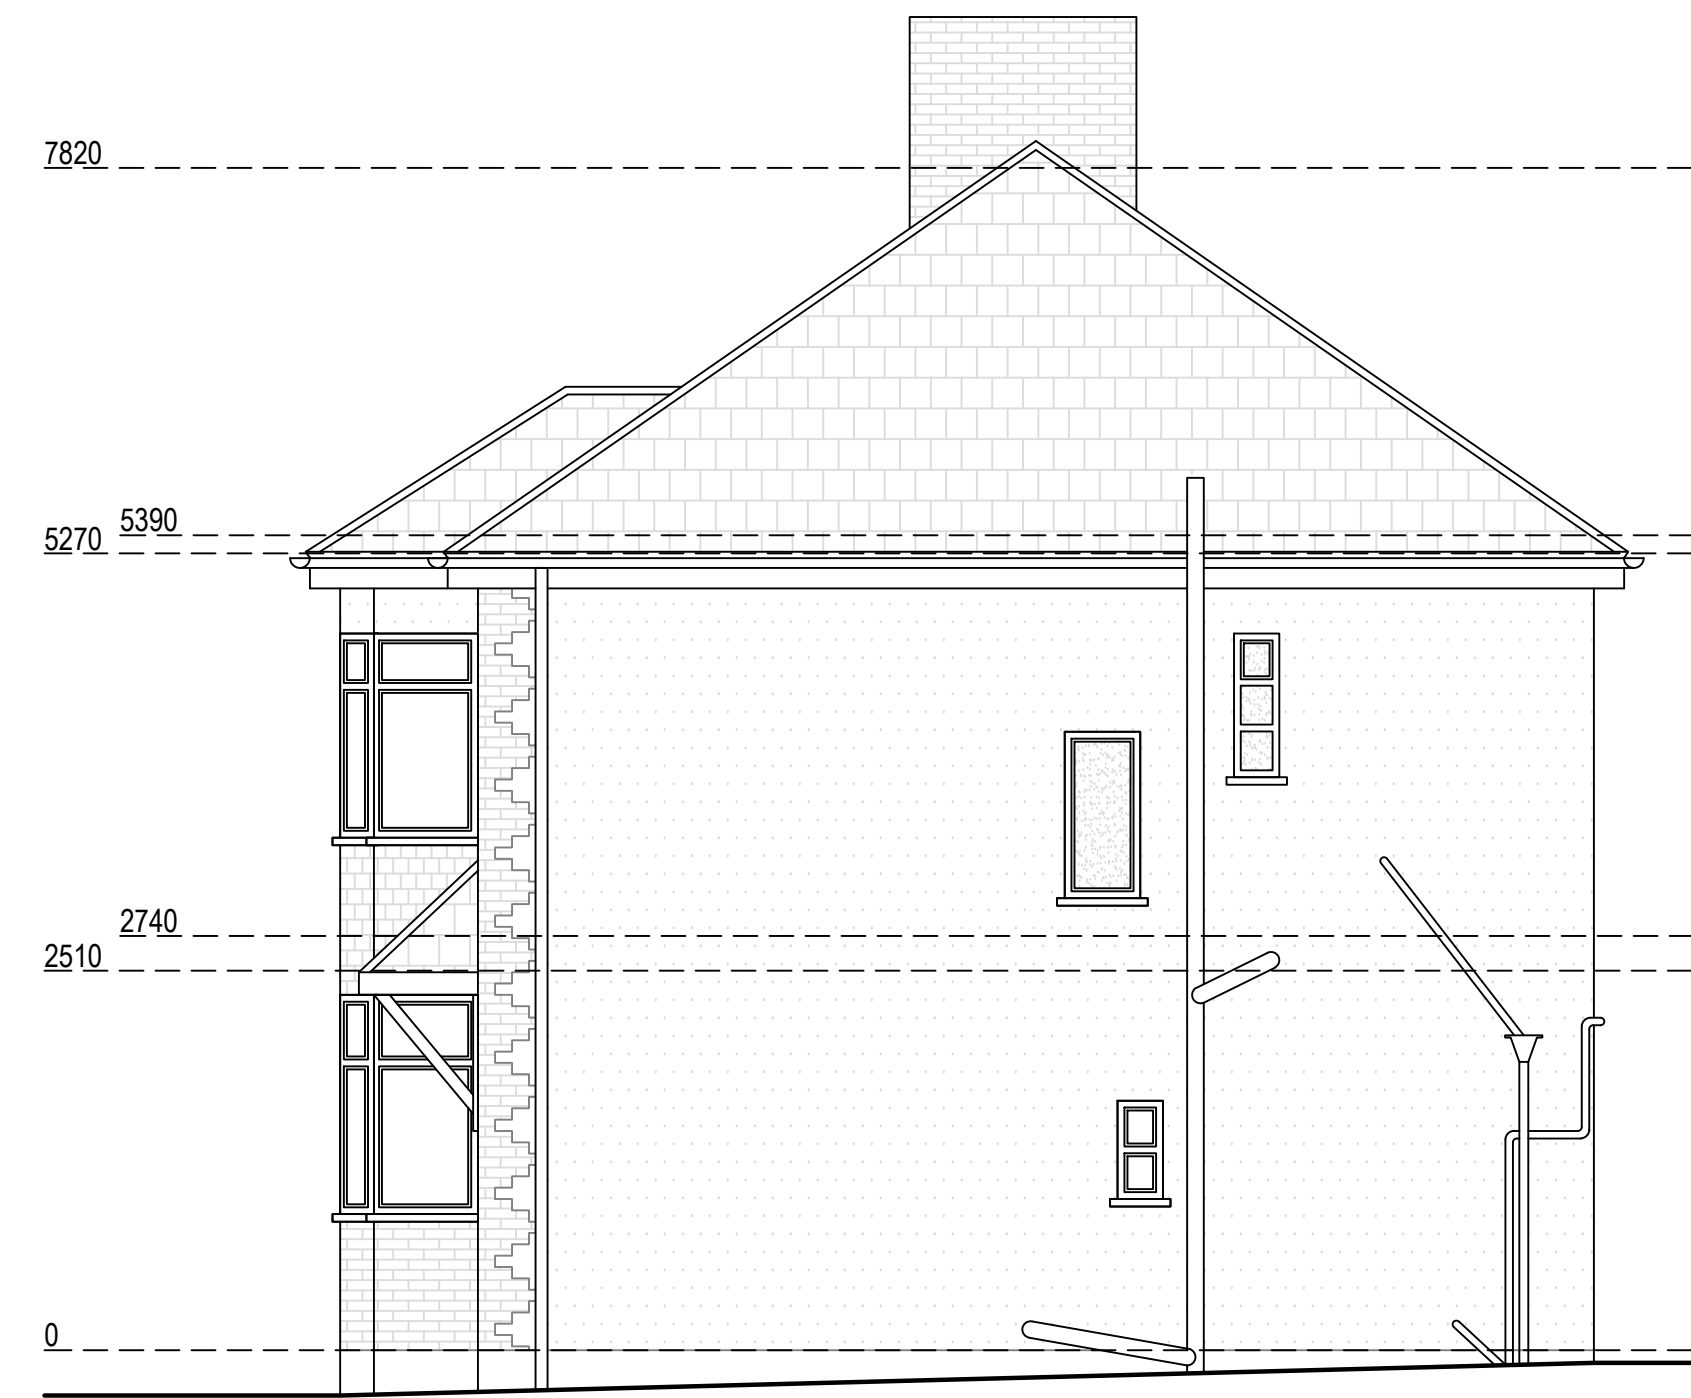

Existing Southwest Elevation

Existing Southeast Elevation

			
<small>ArkiPlan Architectural Ltd • Enquiries@ArkiPlan.co.uk Lytchett House, 13 Freeland Park, Wareham Road, Poole, Dorset, BH16 6FA</small>			
<b>Site</b>	139 Wills Crescent, Whitton, London TW3 2JF	<b>Date</b>	31.10.2024
		<b>Sheet</b>	24-2007 D06 REV 0
		<b>Job</b>	New Extension Loft Conversion
		<b>Scale</b>	1:50 @A1, 1:100 @A3
<b>Title Number</b>	TGL192601,TGL233997	<b>Title</b>	As Shown