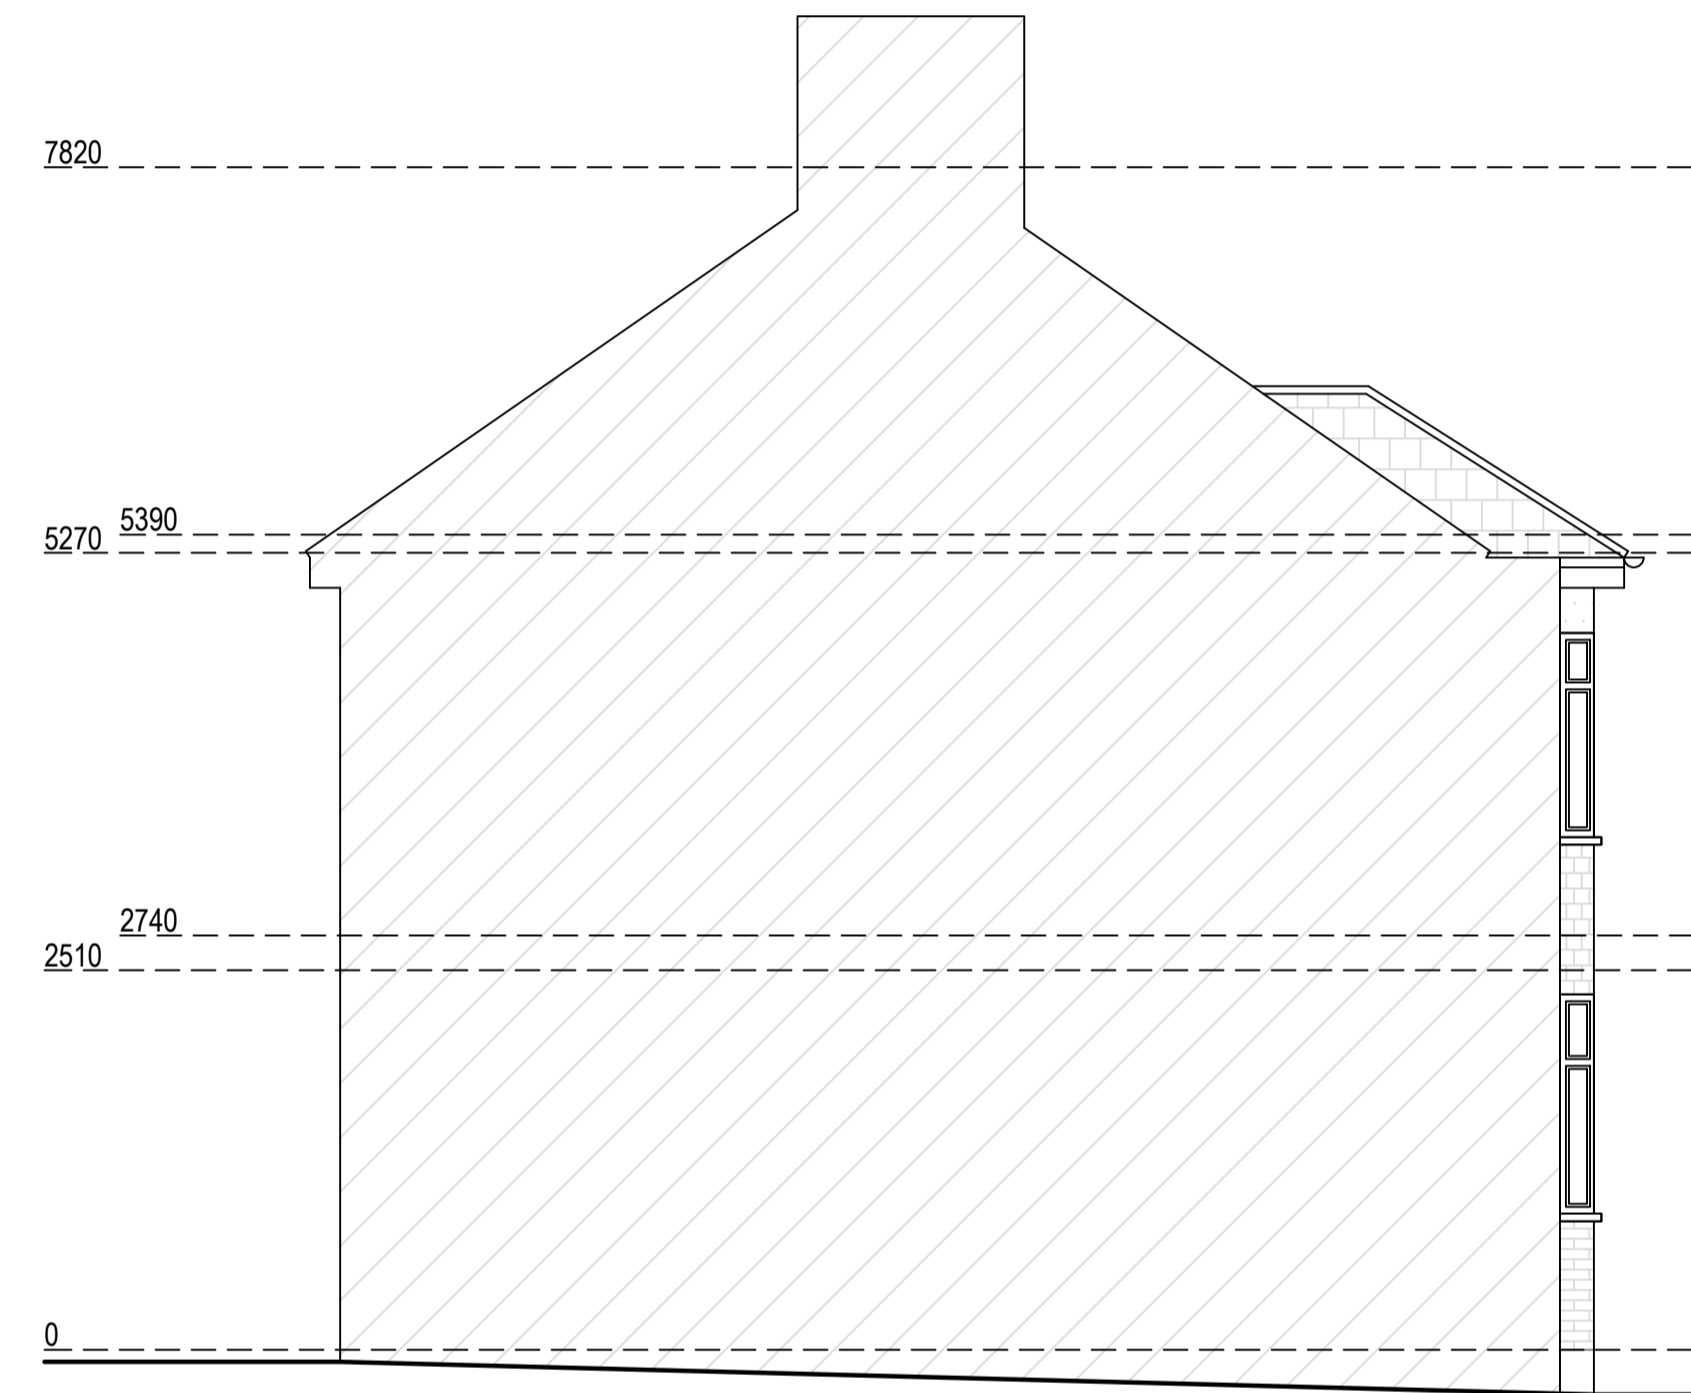

Existing Northeast Elevation

Existing Northwest Elevation

			
<small>ArkiPlan Architectural Ltd • Enquiries@ArkiPlan.co.uk Lytchett House, 13 Freeland Park, Wareham Road, Poole, Dorset, BH16 6FA</small>			
Site	139 Wills Crescent, Whitton, London TW3 2JF	Date	31.10.2024
		Sheet	24-2007 D08 REV 0
		Job	New Extension Loft Conversion
		Scale	1:50 @A1, 1:100 @A3
Title Number	TGL192601,TGL233997	Title	As Shown