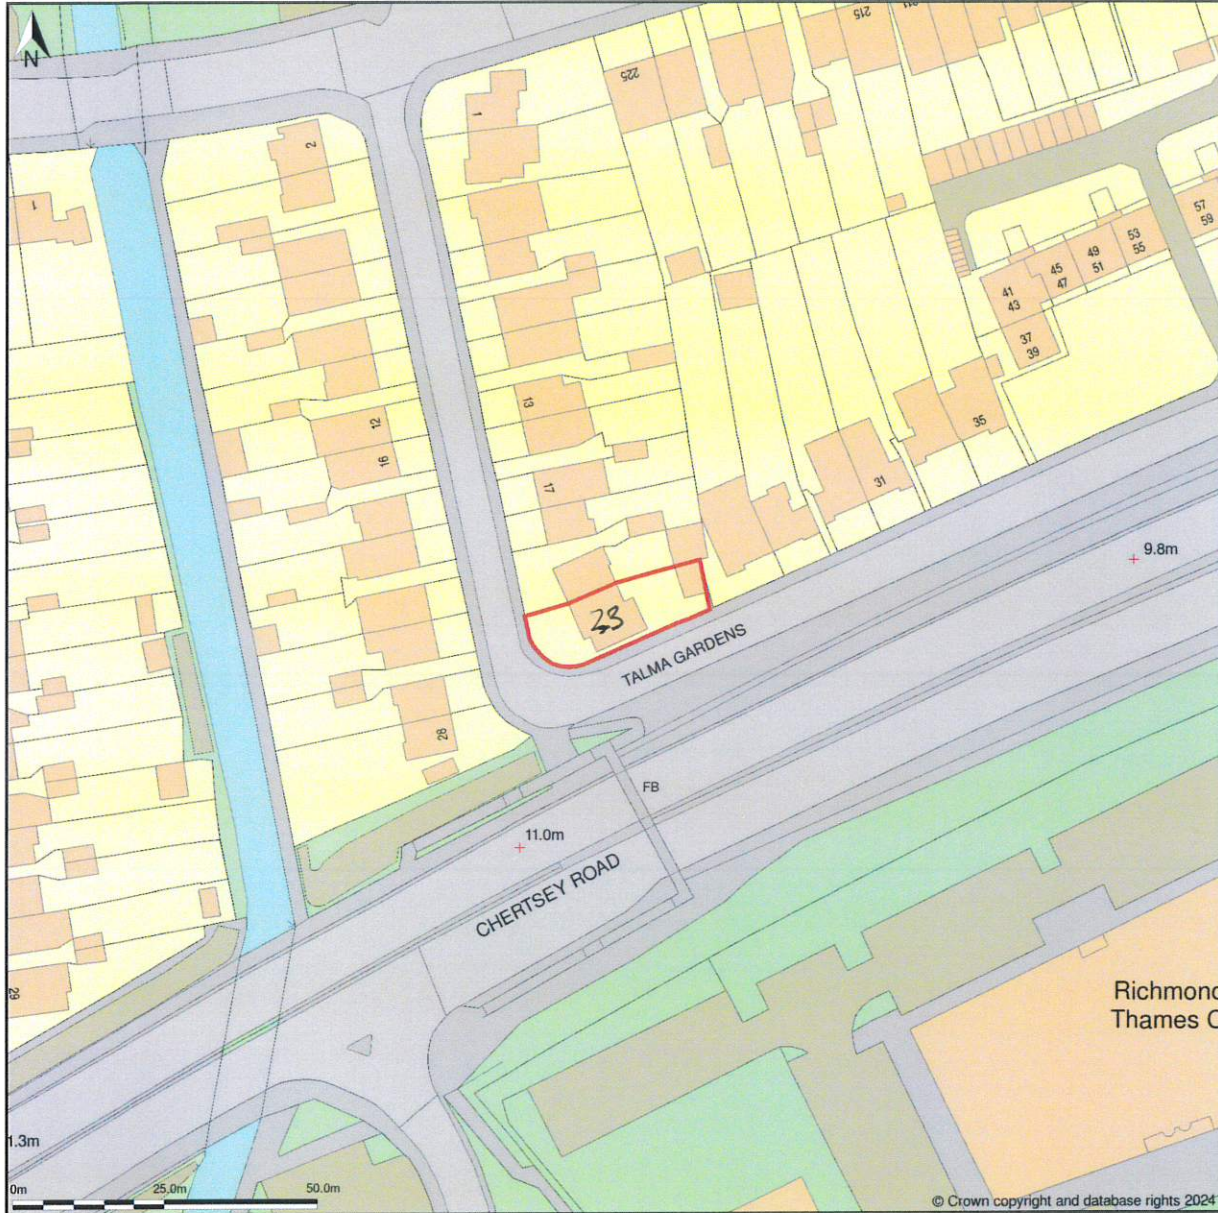

23, Talma Gardens, Twickenham, Richmond Upon Thames, TW2 7RB

Location Plan shows area bounded by: 515089.84, 173871.87 515289.84, 174071.87 (at a scale of 1:1250), OSGridRef: TQ15187397. The representation of a road, track or path is no evidence of a right of way. The representation of features as lines is no evidence of a property boundary.

Produced on 17th Oct 2024 from the Ordnance Survey National Geographic Database and incorporating surveyed revision available at this date. Reproduction in whole or part is prohibited without the prior permission of Ordnance Survey. © Crown copyright 2024. Supplied by www.buyaplan.co.uk a licensed Ordnance Survey partner (100053143). Unique plan reference: #00934117-D44F2F.