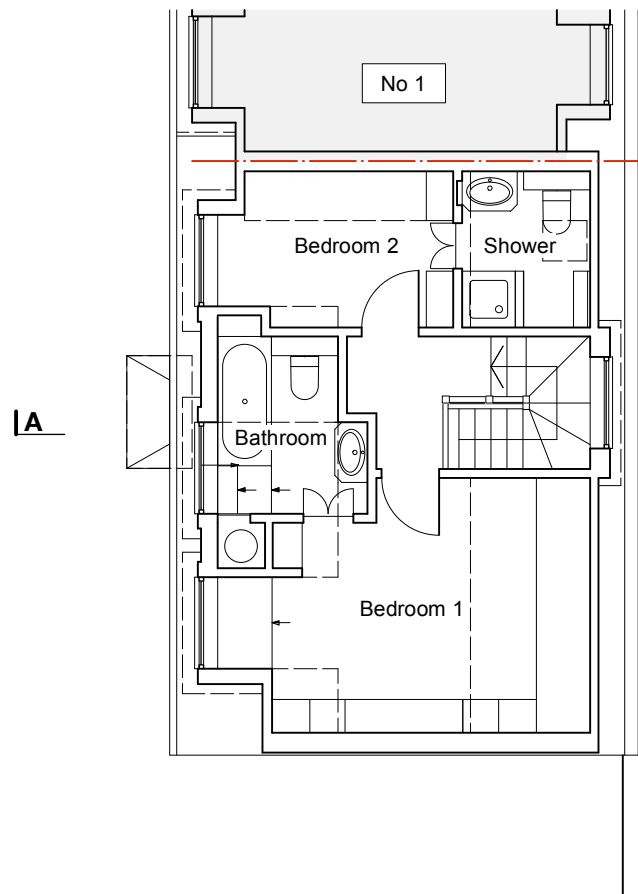

Ground Floor

First Floor

Roof Plan

Prints 1:100 Scale @ A3 paper size

Zoë BARBER

Architects

All Dimensions To Be Checked On Site

77 Onslow Road Richmond

Surrey TW10 6QA

info@zoebarberarchitects.com

This Drawing Is Copyright

Do Not Scale

Scale	1:100	Project	2 The Coach House, Richmond
Size	A3	Title	Plans Existing
Date	Nov 2024	Number	P192 / 1
Status	Planning	Rev.	