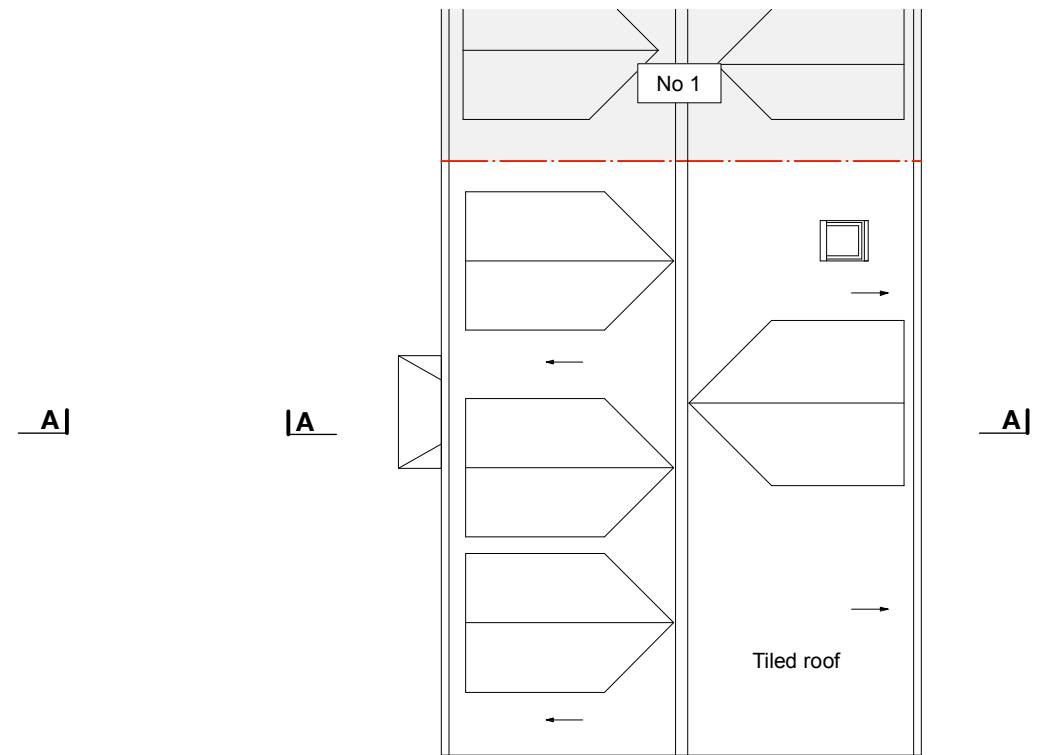

Ground Floor

First Floor

Roof Plan

Prints 1:100 Scale @ A3 paper size

Zoë BARBER

Architects

All Dimensions To Be Checked On Site

77 Onslow Road Richmond

Surrey TW10 6QA

info@zoebarberarchitects.com

This Drawing Is Copyright

Do Not Scale

Scale	1:100	Project	2 The Coach House, Richmond
Size	A3	Title	Plans Existing
Date	Nov 2024	Number	P192 / 1
Status	Planning	Rev.	