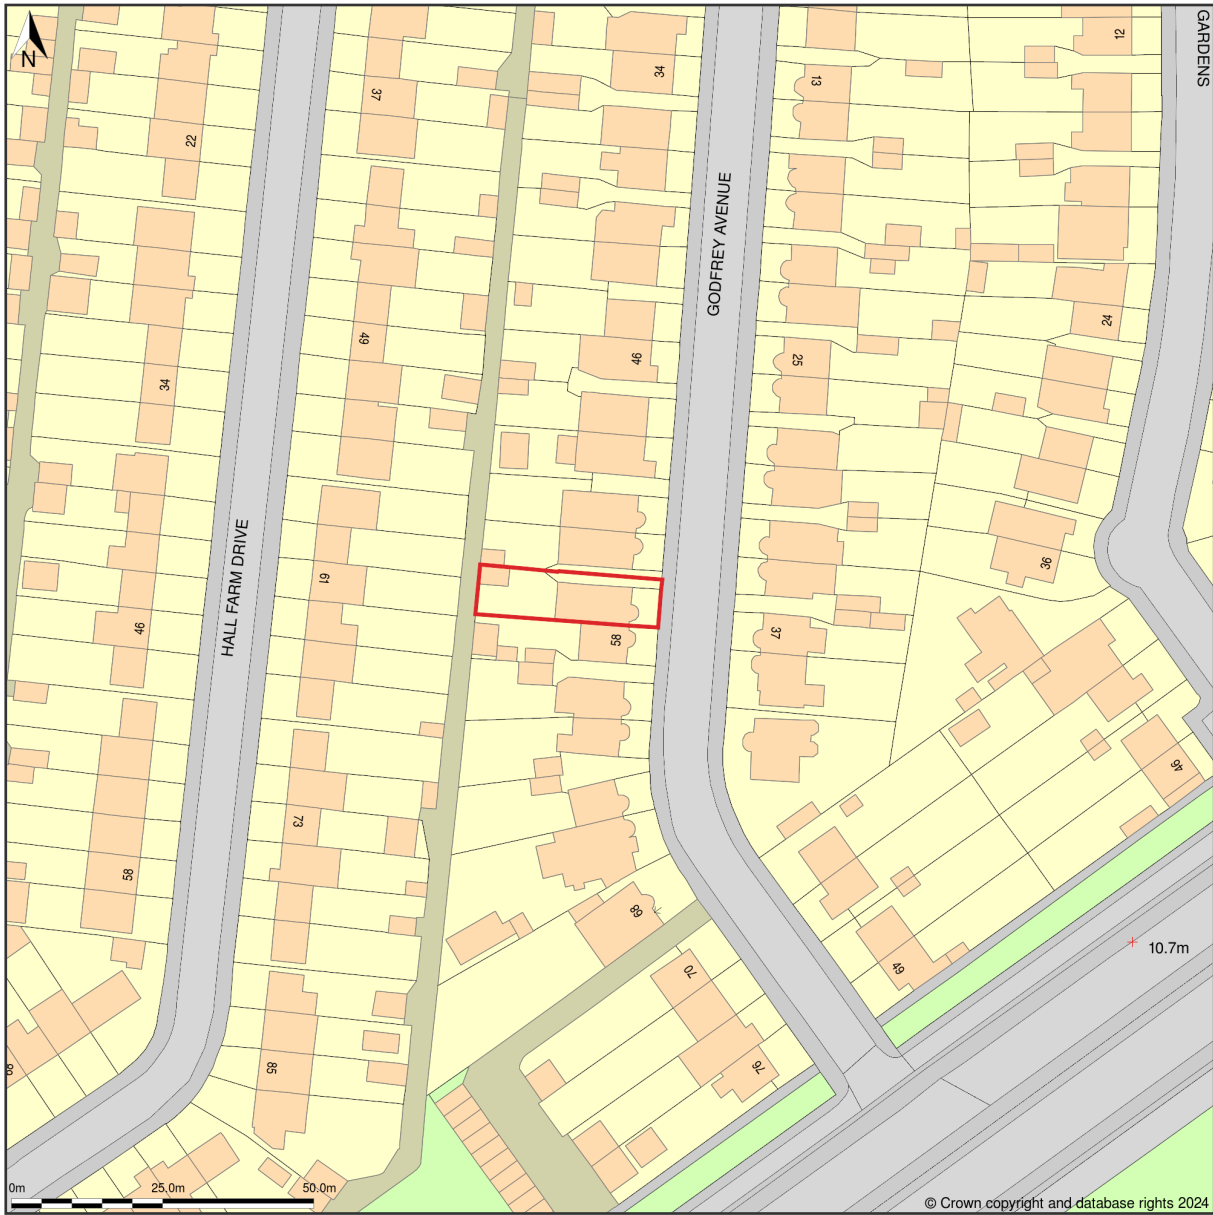

56, Godfrey Avenue, Twickenham, Richmond Upon Thames, TW2 7PF

Location Plan shows area bounded by: 514712.5, 173713.28 514912.5, 173913.28 (at a scale of 1:1250), OSGridRef: TQ14817381. The representation of a road, track or path is no evidence of a right of way. The representation of features as lines is no evidence of a property boundary.

Produced on 4th Dec 2024 from the Ordnance Survey National Geographic Database and incorporating surveyed revision available at this date. Reproduction in whole or part is prohibited without the prior permission of Ordnance Survey. © Crown copyright 2024. Supplied by www.buyaplan.co.uk a licensed Ordnance Survey partner (100053143). Unique plan reference: #00944454-8A8383.