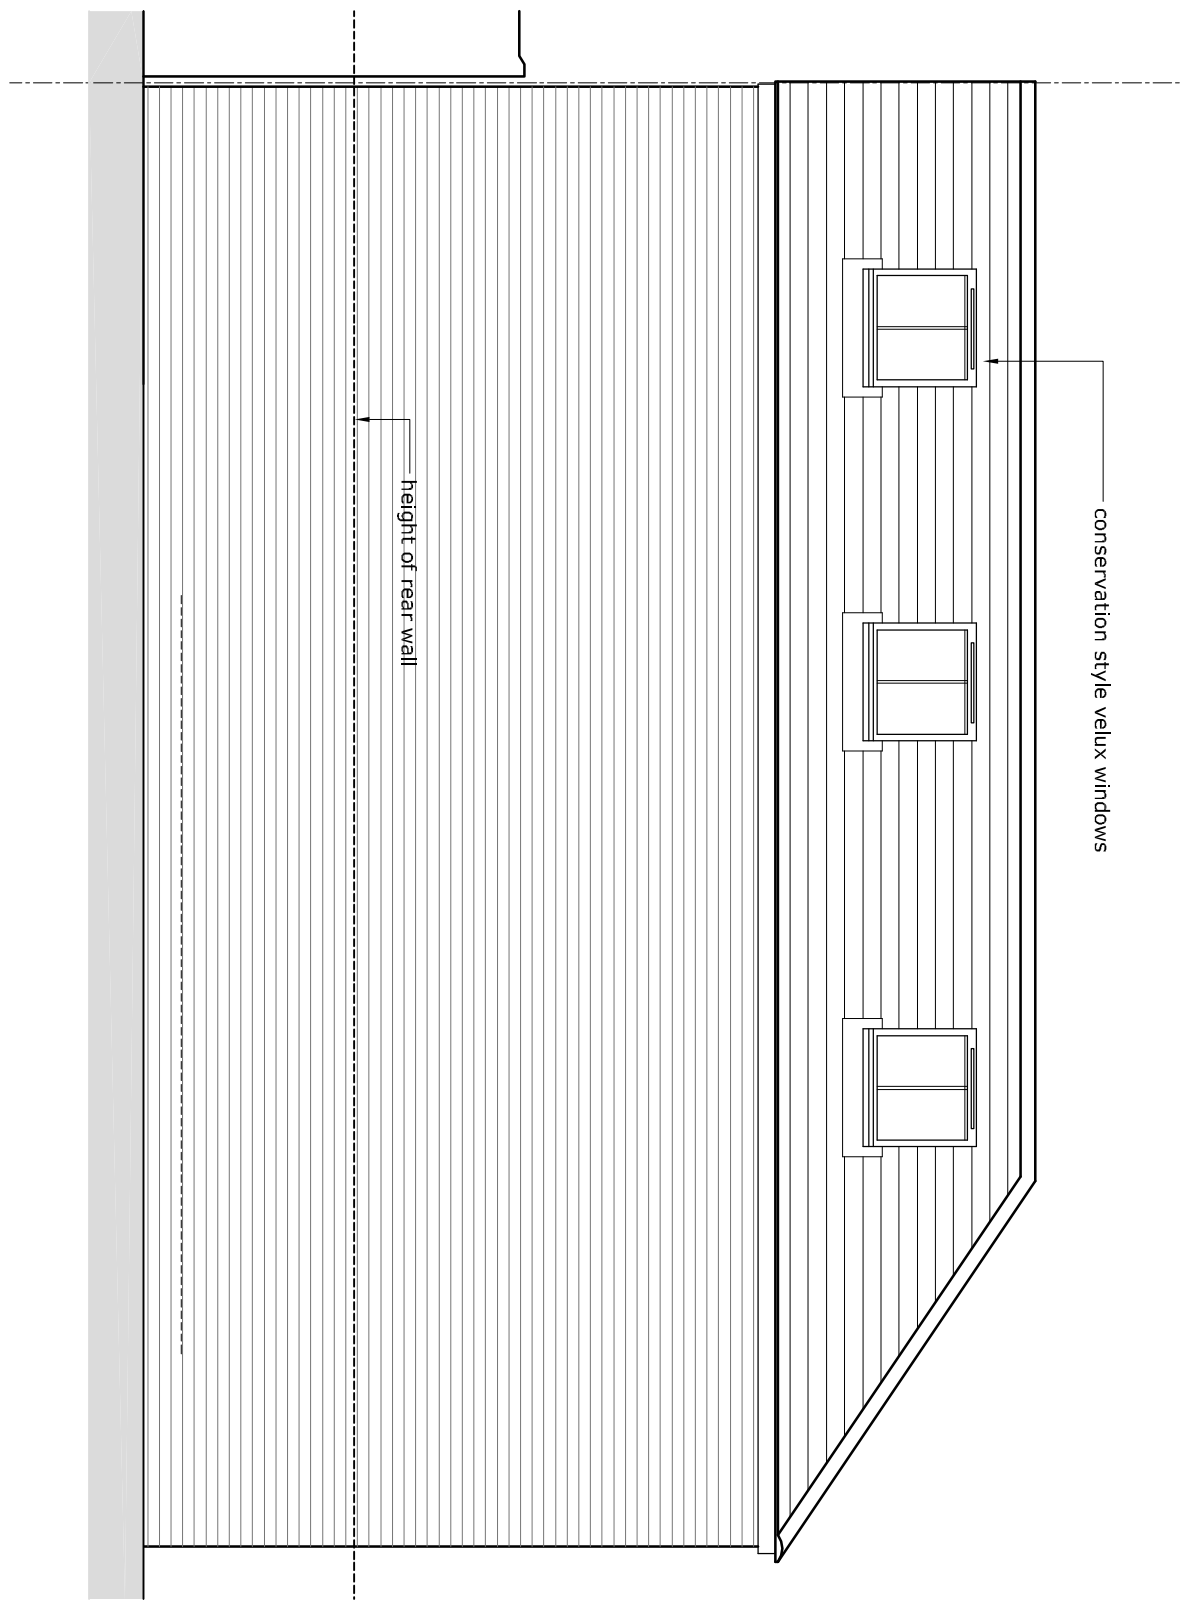

Proposed South West facing Elevation

Proposed South east facing Elevation

REV	DESCRIPTION	DATE
A	Dormer added	04.12.24

PROJECT	7 James Cottages Kew, TW9 3JA
DETAIL	Proposed Extension Proposed Elevations

SCALE	1:50 @ A3
DRAWN	WF
DATE	Nov 2024
CONTRACT DRAWING	SO-111-05
REV.	A