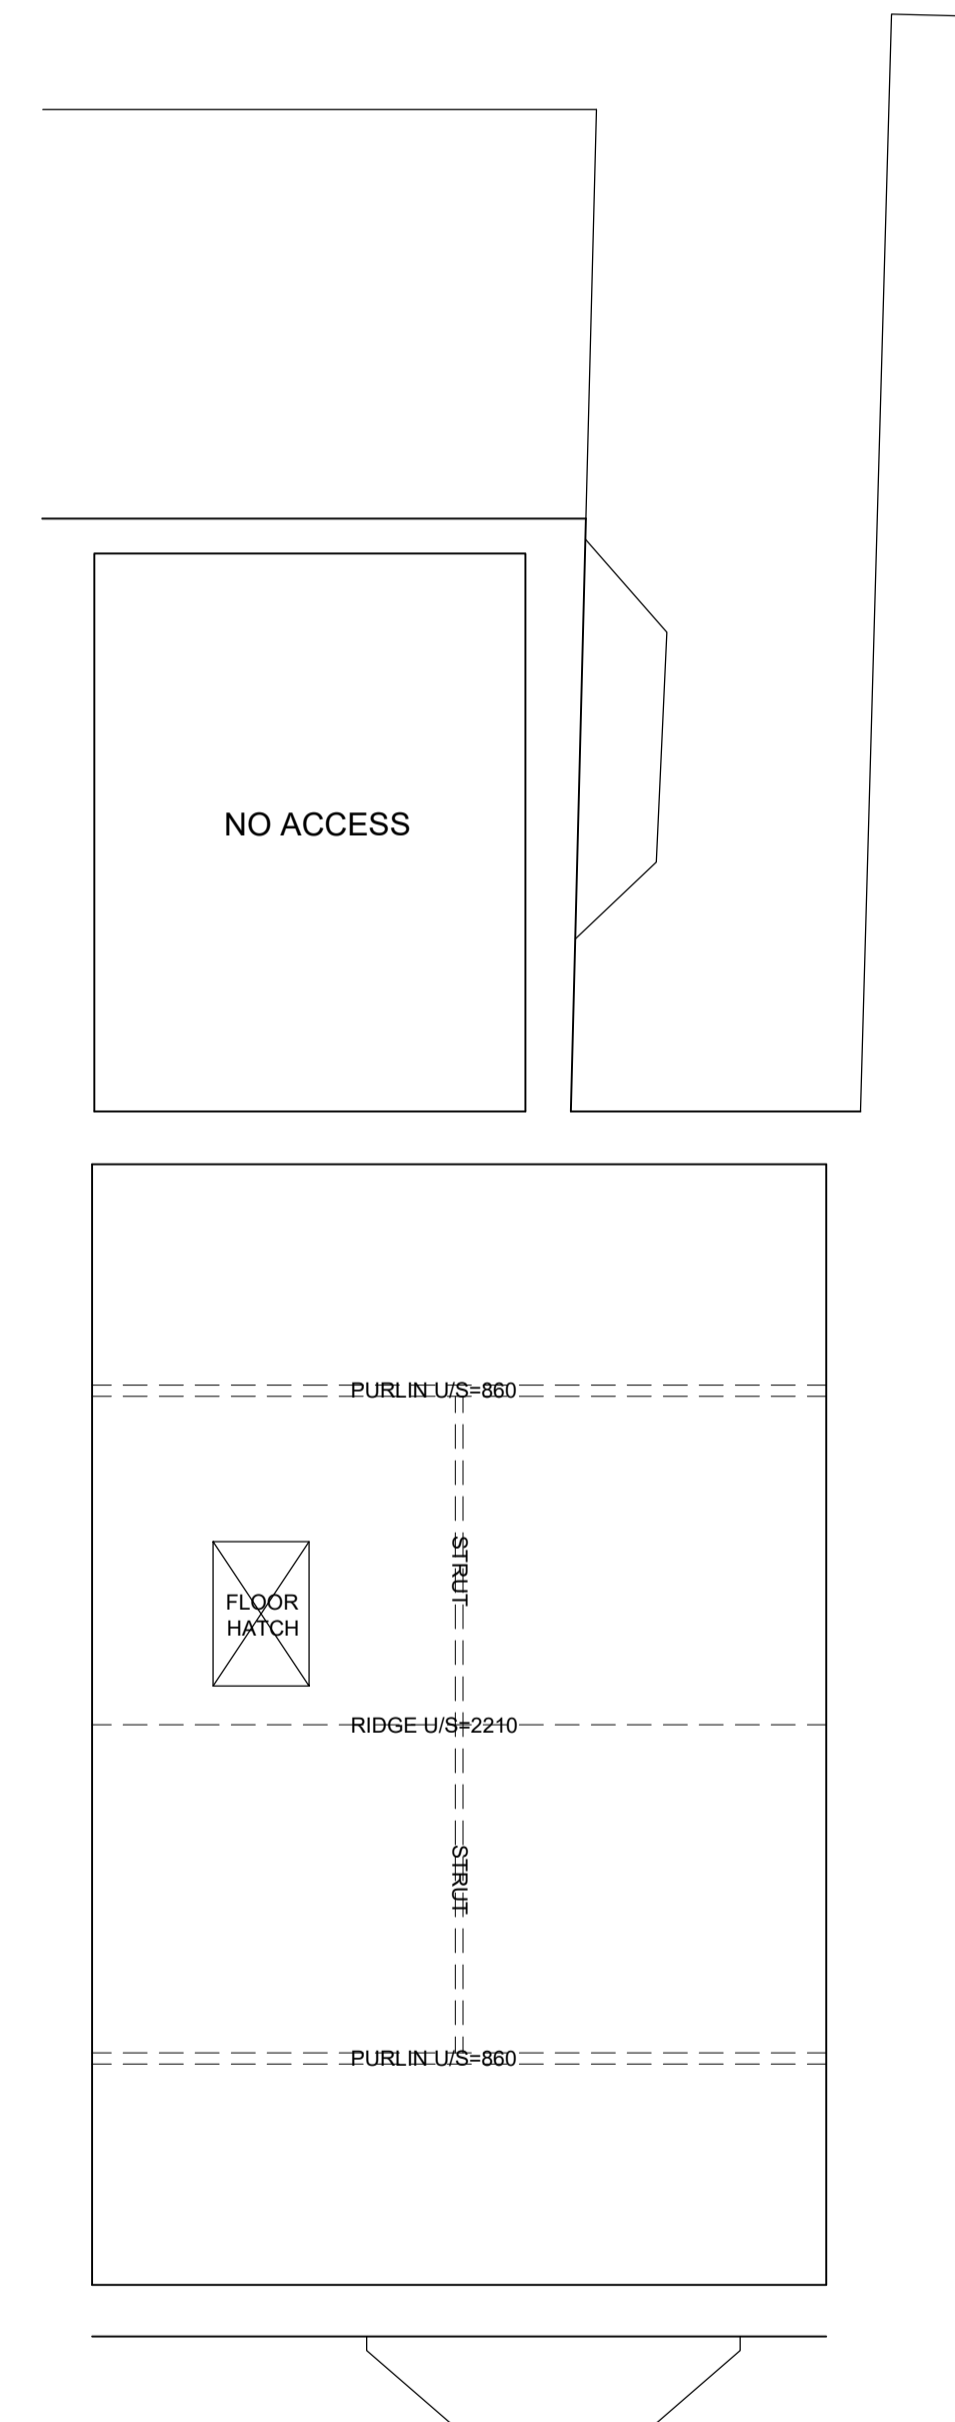

FIRST FLOOR PLAN AS EXISTING

ATTIC PLAN

MOD NO	REV	MOD NOTES	MOD DATE	BY

Measured Building Surveys & Architectural Services

**FCL**  
FLEETWOOD CADTEK LTD  
www.fleetwoodcadtek.co.uk

0733 281111

info@fleetwoodcadtek.co.uk  
fleetwoodcadtek.co.uk

12 Stephen Drive, Grenoside, Sheffield, S35 9QY

STUART FLEETWOOD

Job Title  
**30 Cleveland Gardens, Barnes, London, SW13 0AG**

Drawing Title  
**Existing Floor Plans**

Scale	<b>1:50</b>	Sheet	<b>A1</b>
Date	<b>11.09.24</b>	Drawn by	<b>SKF</b>