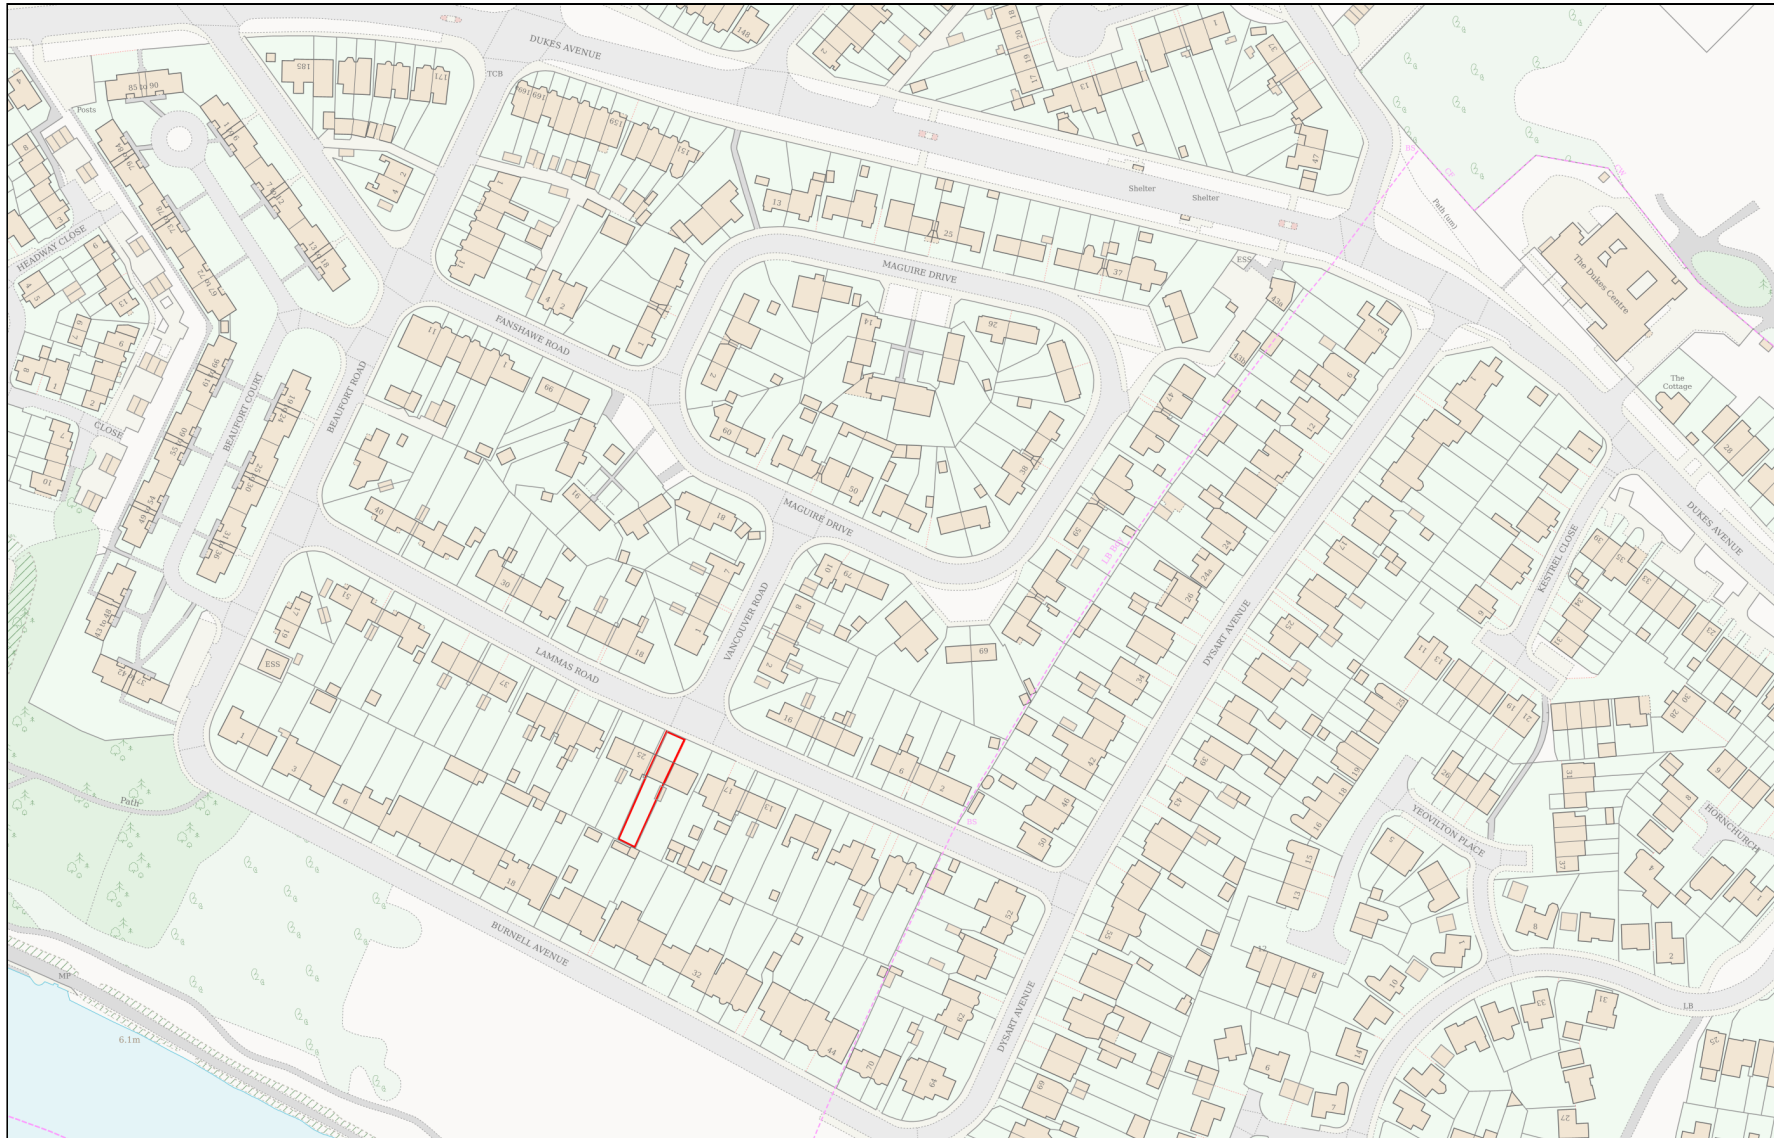

Location Plan

Site Address: 23, Lammas Road, Ham, TW10 7YD

Date Produced: 05-Dec-2024

Scale: 1:2500 @A4

Planning Portal Reference: PP-13611268v1