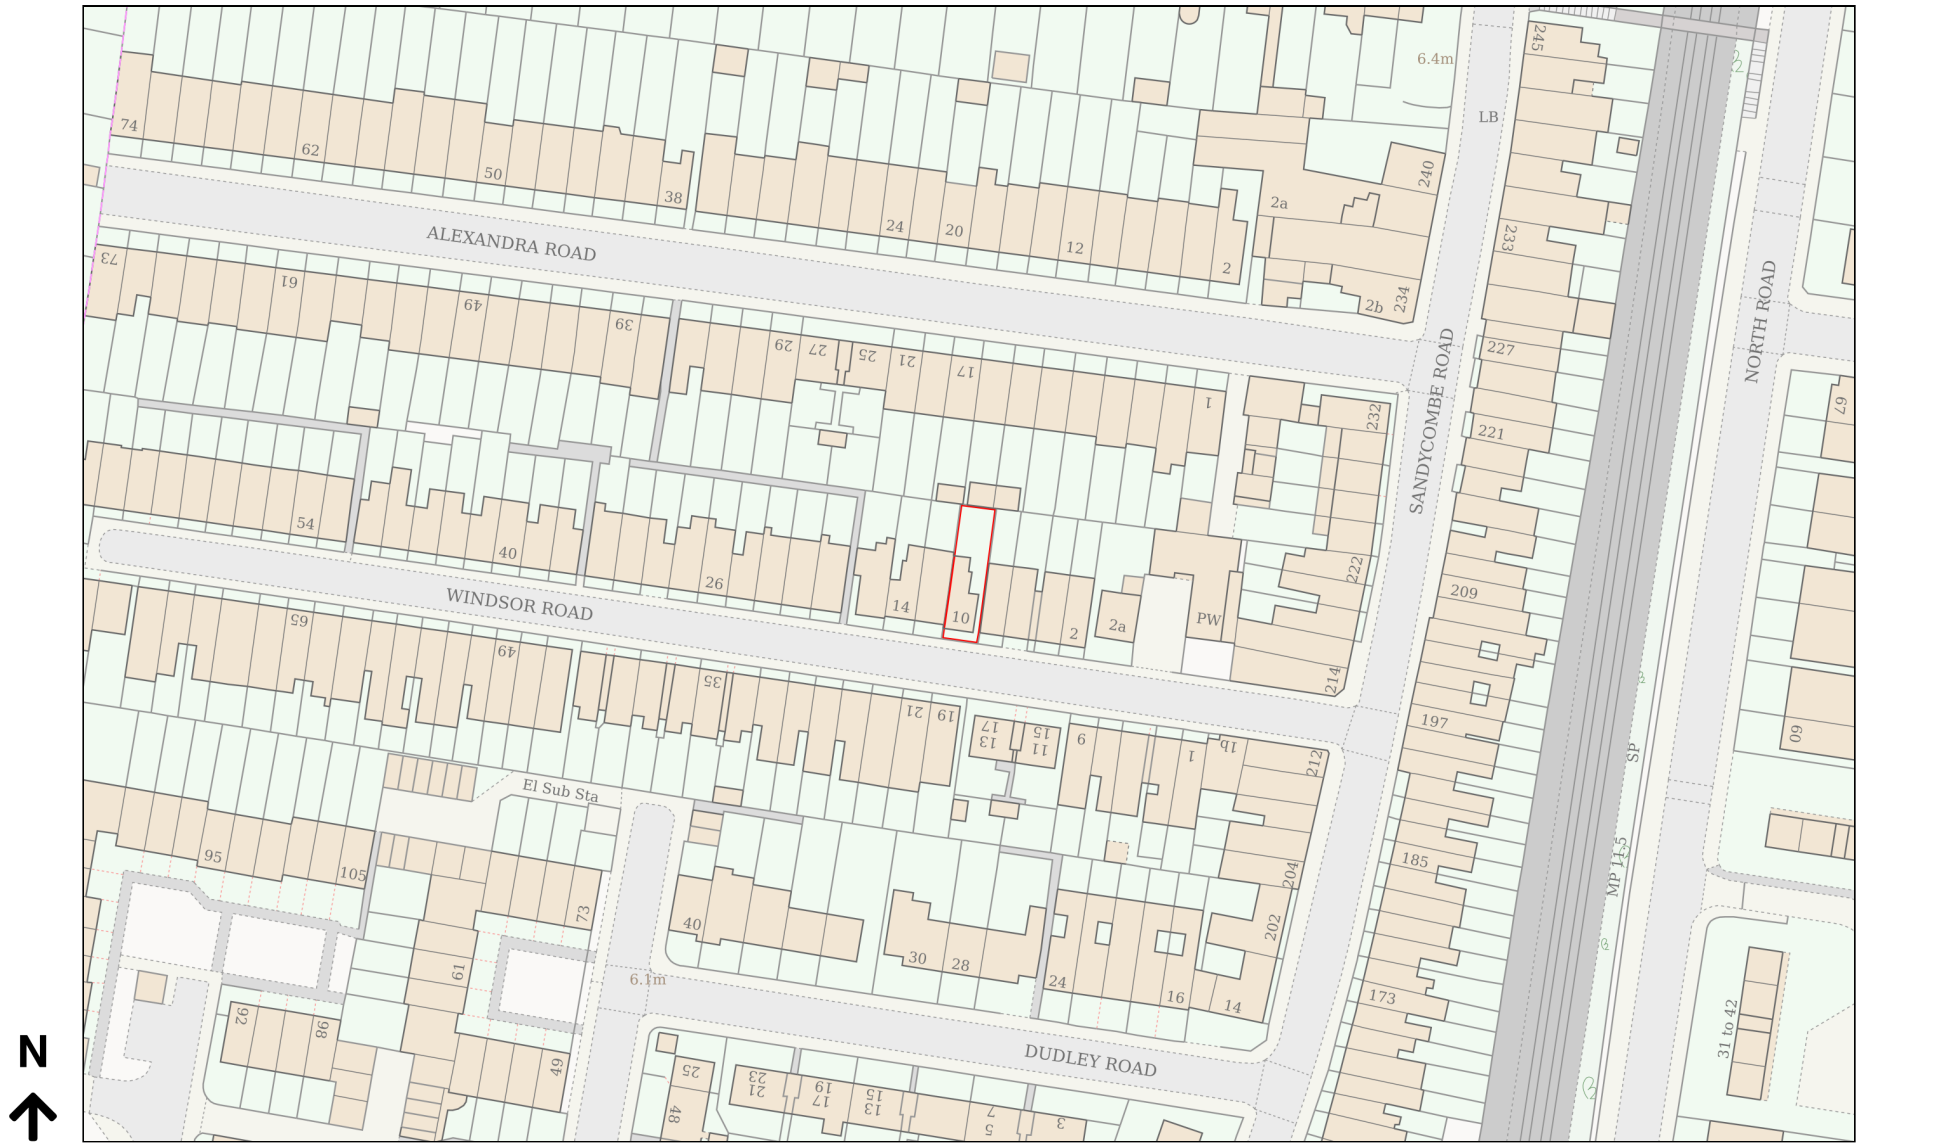

Location Plan

Site Address: 10, Windsor Road, Richmond, TW9 2EL

Date Produced: 06-Dec-2024

Scale: 1:1250 @A4

Planning Portal Reference: PP-13616750v1