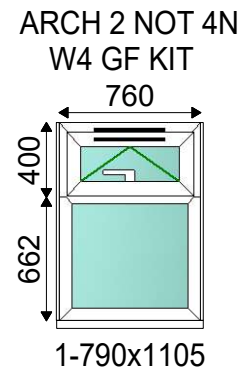

## Customer Details

Commercial Estimating

Job No: SC36264

Date Printed: 12 July 2024 13:03

ARCH 6  
W6 GF KIT

ARCH 6  
D1 FED

ARCH 6  
D2 RED

ARCH 7  
W1 GF