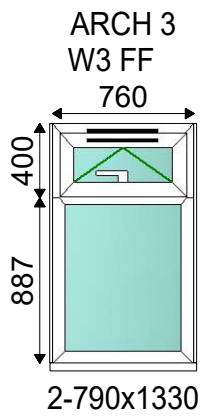

## Customer Details

Commercial Estimating

Job No: SC36264

Date Printed: 12 July 2024 13:03

ARCH 6  
W6 GF KIT

ARCH 6  
D1 FED

ARCH 6  
D2 RED

ARCH 7  
W1 GF