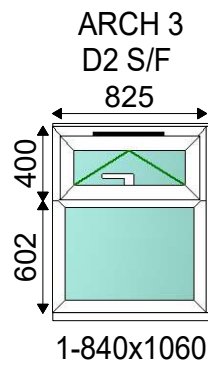

## Customer Details

Commercial Estimating

Job No: SC36264

Date Printed: 12 July 2024 13:03

ARCH 6  
W6 GF KIT

ARCH 6  
D1 FED

ARCH 6  
D2 RED

ARCH 7  
W1 GF