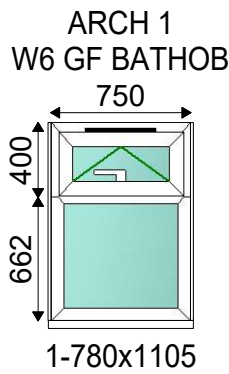

## Customer Details

Commercial Estimating

Job No: SC36264

Date Printed: 12 July 2024 13:03

ARCH 6  
W6 GF KIT

ARCH 6  
D1 FED

ARCH 6  
D2 RED

ARCH 7  
W1 GF