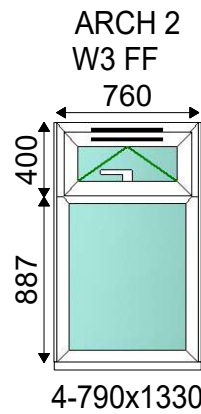

## Customer Details

Commercial Estimating

Job No: SC36264

Date Printed: 12 July 2024 13:03

ARCH 6  
W6 GF KIT

ARCH 6  
D1 FED

ARCH 6  
D2 RED

ARCH 7  
W1 GF