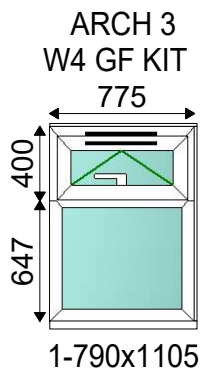

## Customer Details

Commercial Estimating

Job No: SC36264

Date Printed: 12 July 2024 13:03

ARCH 6  
W6 GF KIT

ARCH 6  
D1 FED

ARCH 6  
D2 RED

ARCH 7  
W1 GF