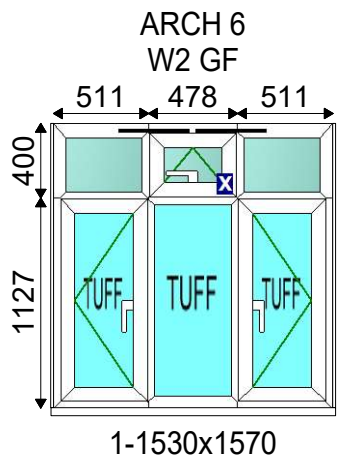

## Customer Details

Commercial Estimating

Job No: SC36264

Date Printed: 12 July 2024 13:03

ARCH 6  
W6 GF KIT

ARCH 6  
D1 FED

ARCH 6  
D2 RED

ARCH 7  
W1 GF

ARCH 7  
W2 FF BED

ARCH 7  
W3 FF

ARCH 7  
W4 GF

ARCH 7  
D1 FED

ARCH 7  
D2 FED

ARCH 7  
D3 RED

ARCH 8  
W1 GF

ARCH 8  
W2 FF BED