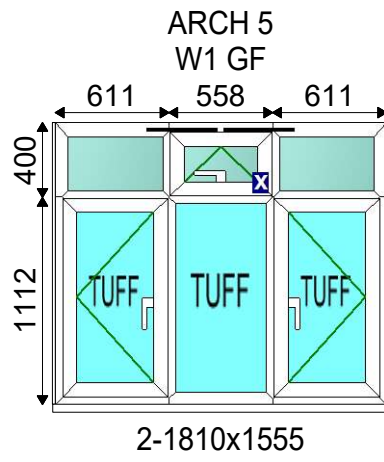

## Customer Details

Commercial Estimating

Job No: SC36264

Date Printed: 12 July 2024 13:03

ARCH 6  
W6 GF KIT

ARCH 6  
D1 FED

ARCH 6  
D2 RED

ARCH 7  
W1 GF

ARCH 7  
W2 FF BED

ARCH 7  
W3 FF

ARCH 7  
W4 GF

ARCH 7  
D1 FED

ARCH 7  
D2 FED

ARCH 7  
D3 RED

ARCH 8  
W1 GF

ARCH 8  
W2 FF BED