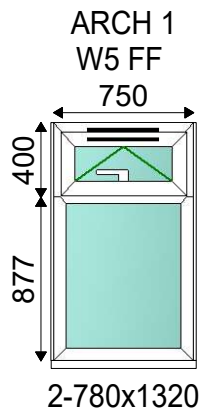

## Customer Details

Commercial Estimating

Job No: SC36264

Date Printed: 12 July 2024 13:03

ARCH 6  
W6 GF KIT

ARCH 6  
D1 FED

ARCH 6  
D2 RED

ARCH 7  
W1 GF