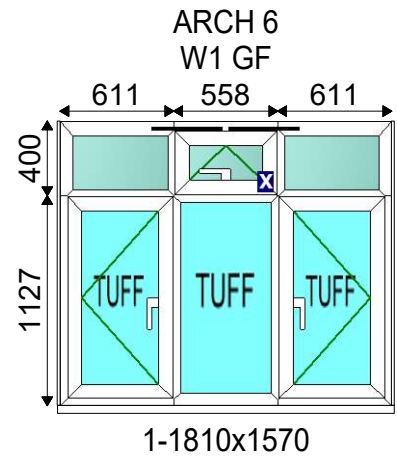

## Customer Details

Commercial Estimating

Job No: SC36264

Date Printed: 12 July 2024 13:03

ARCH 6  
W6 GF KIT

ARCH 6  
D1 FED

ARCH 6  
D2 RED

ARCH 7  
W1 GF

ARCH 7  
W2 FF BED

ARCH 7  
W3 FF

ARCH 7  
W4 GF

ARCH 7  
D1 FED

ARCH 7  
D2 FED

ARCH 7  
D3 RED

ARCH 8  
W1 GF

ARCH 8  
W2 FF BED