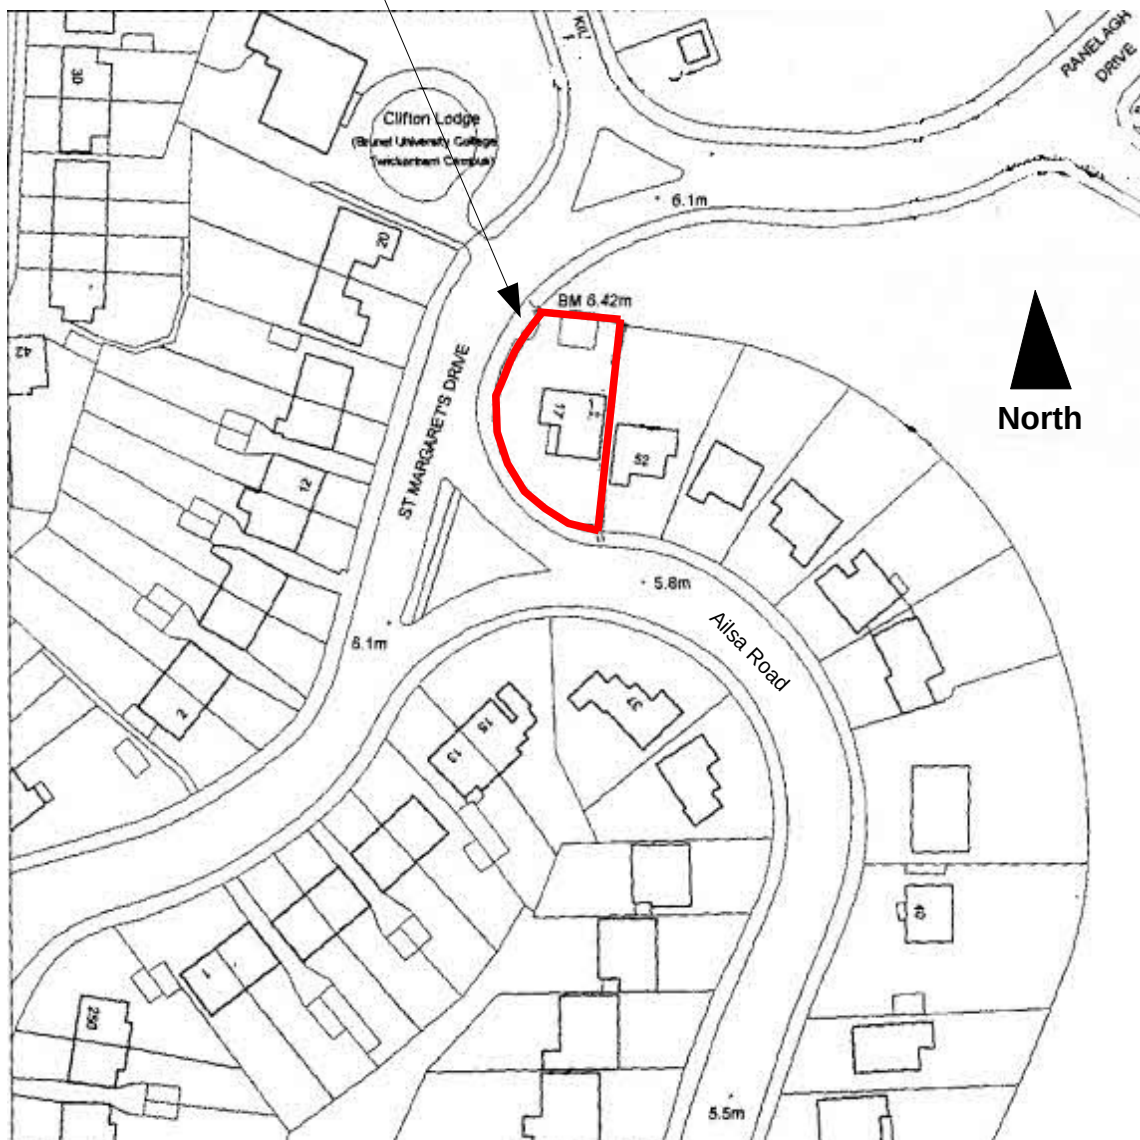

Location of Carolgates 17 St Margarets Drive

Location of gates

Drawing Details

Location of centre of property : 51.461343, -0.321162
Property boundary marked in Red.

Map not to scale

Site Address: 17 St Margarets Drive, TW1 1QL

Proposal: Replace & relocate vehicle gates

Drawing: Location Plan

Date: 17 December 2024

Ref: PP-13625945