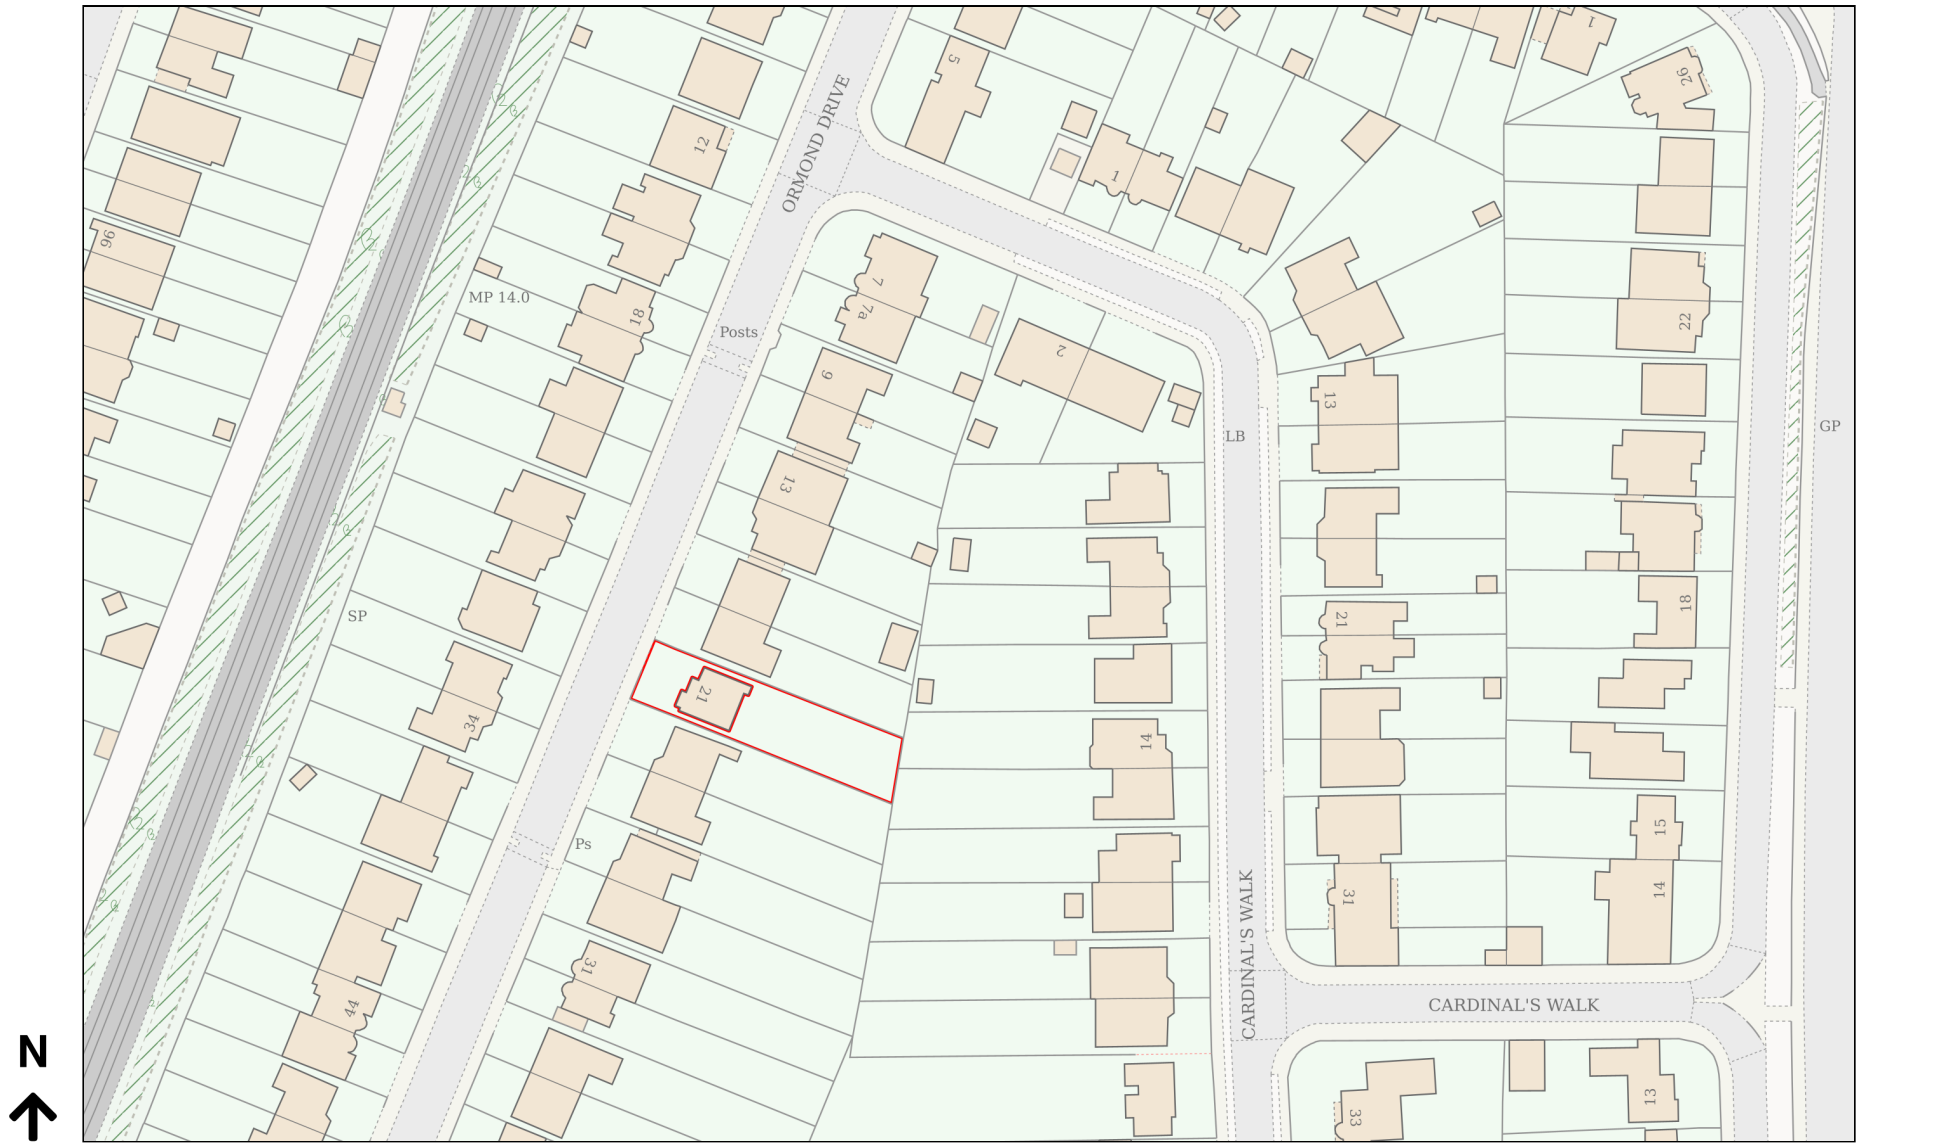

# Location Plan

Site Address: 21, Ormond Drive, Hampton, TW12 2TP

Date Produced: 09-Dec-2024

Scale: 1:1250 @A4

Planning Portal Reference: PP-13614927v1