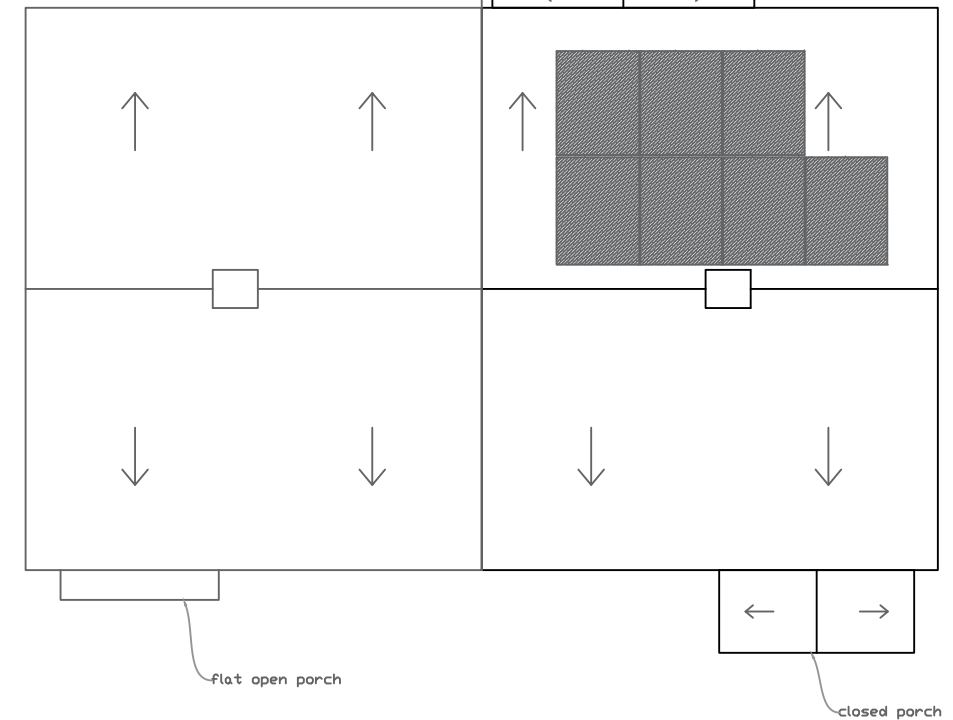

Scale 1:50 (A1)

Roof Plan no: 5

Existing Roof Plan

Roof Plan no: 5

Proposed Roof Plan

?Crown Copyright and database rights 2024 OS Licence no. AC0000849896

Existing Site Plan

Scale 1:500 (A1)