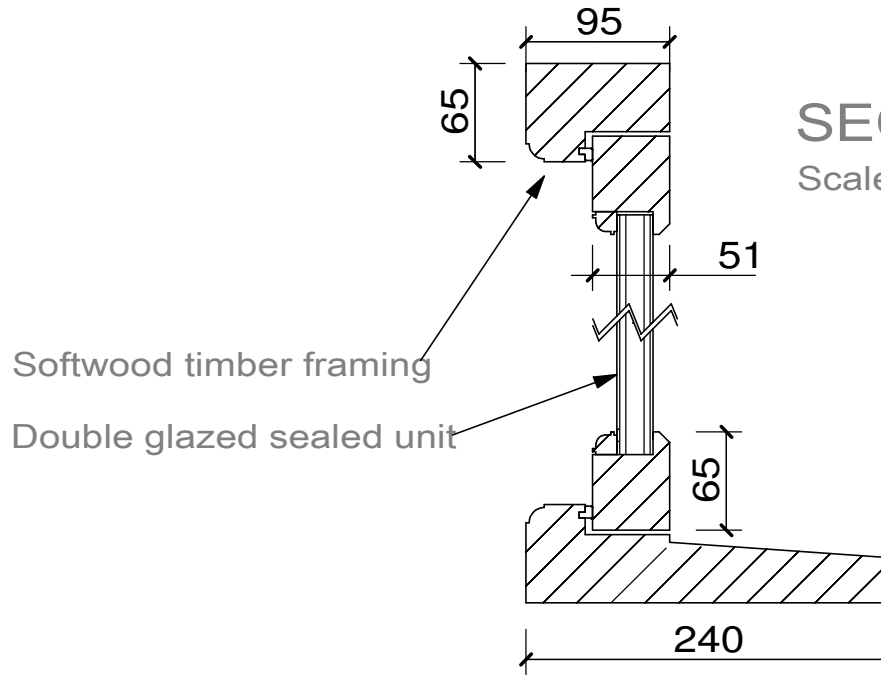

### CASEMENT WINDOW TYPE

Scale :- 1-10

### SECTION A-A

Scale :- 1-5

### SECTION B-B

Scale :- 1-5

DOUBLE GLAZED CASEMENT WINDOW  
 TO SECOND FLOOR SHOWEROOM  
 WINDOW DETAILS  
 89 THE VINEYARD,  
 RICHMOND, TW9 4DR.

PLAN NO :- TV/9  
 DRAWN :- DEC 24