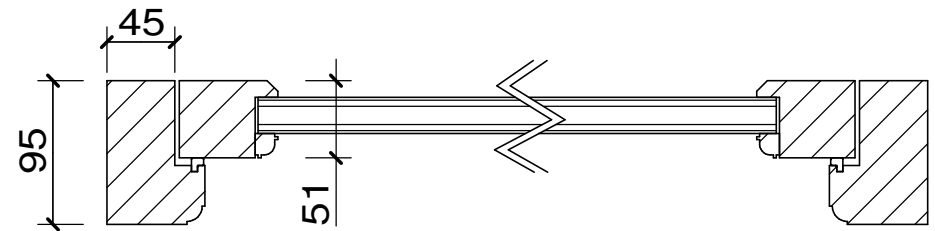

### CASEMENT WINDOW TYPE

Scale :- 1-10

### SECTION A-A

Scale :- 1-5

### SECTION B-B

Scale :- 1-5

DOUBLE GLAZED CASEMENT WINDOW  
 TO SECOND FLOOR SHOWEROOM  
 WINDOW DETAILS  
 89 THE VINEYARD,  
 RICHMOND, TW9 4DR.

PLAN NO :- TV/9  
 DRAWN :- DEC 24