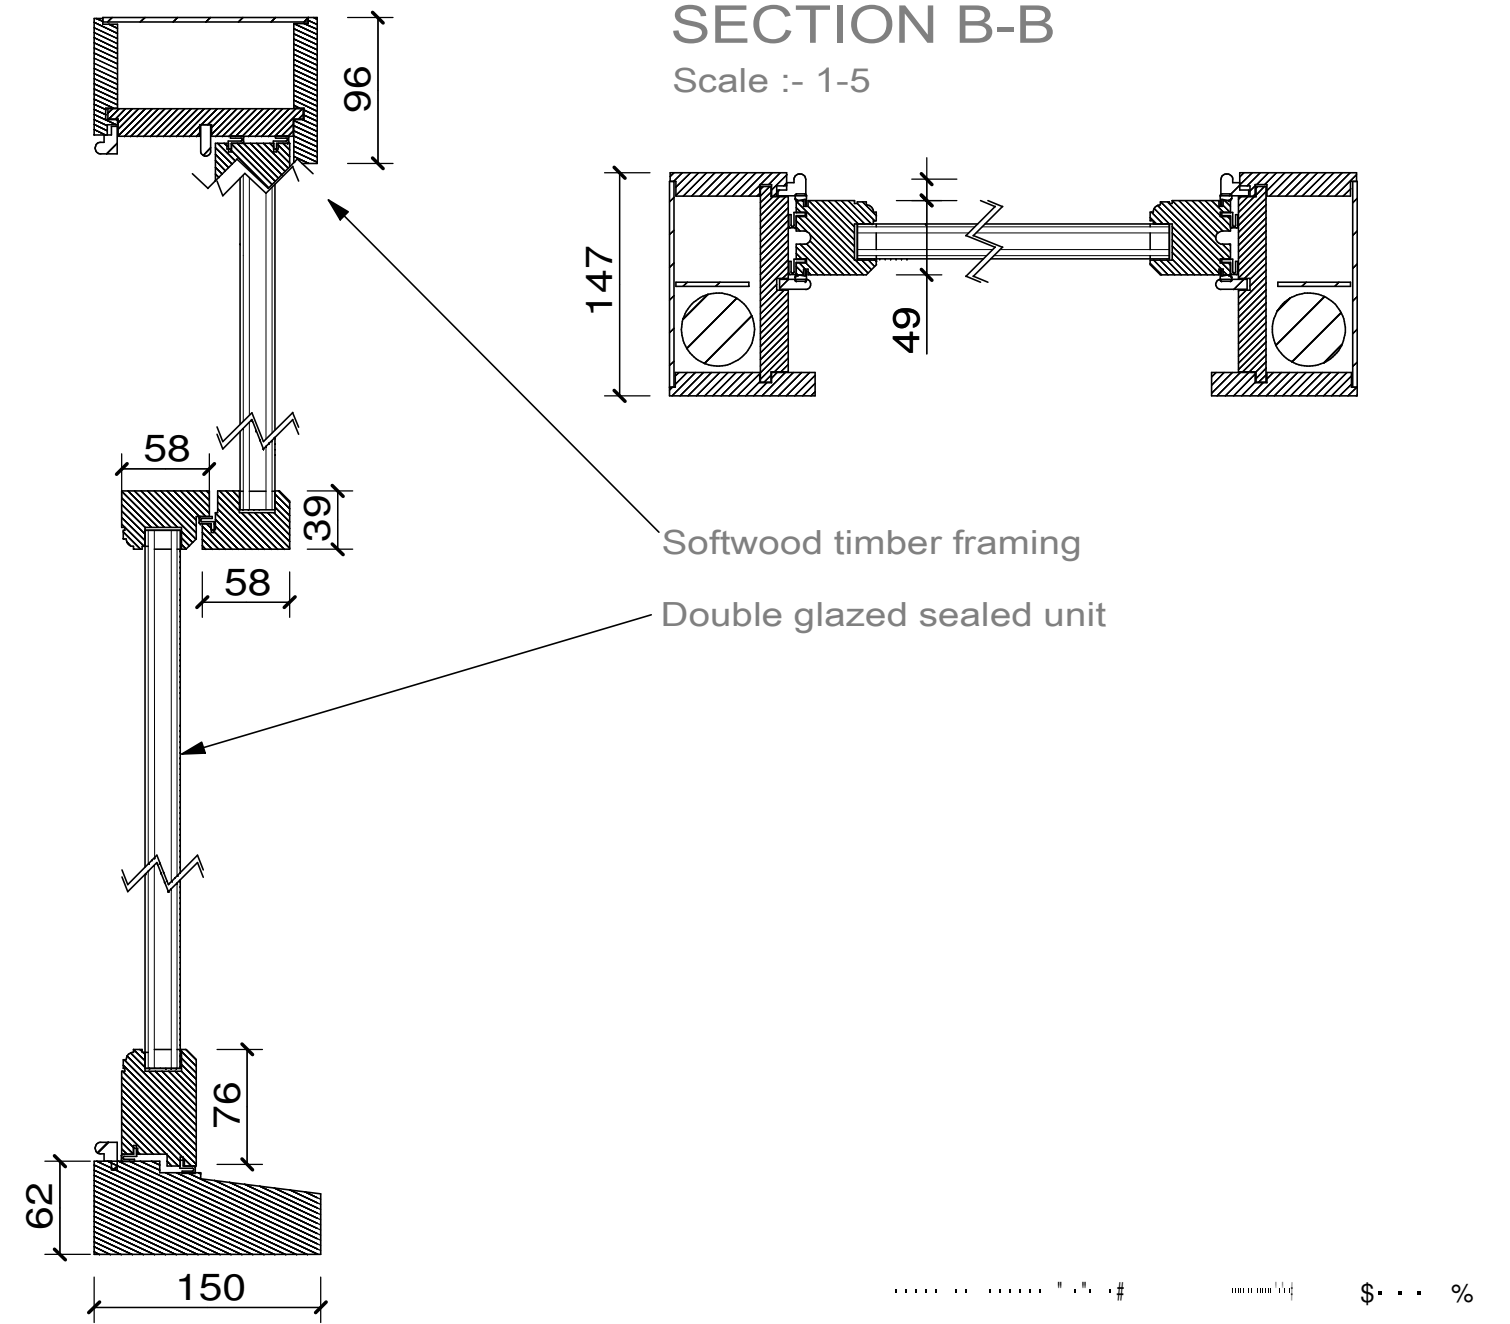

TYPICAL SASH WINDOW TYPE

Scale :- 1-10

PLAN NO :- TV/8
DRAWN :- DEC 24

SECTION A-A

Scale :- 1-5

DOUBLE GLAZED SLIDING SASH
WINDOW DETAILS
89 THE VINEYARD,
RICHMOND, TW9 4DR.