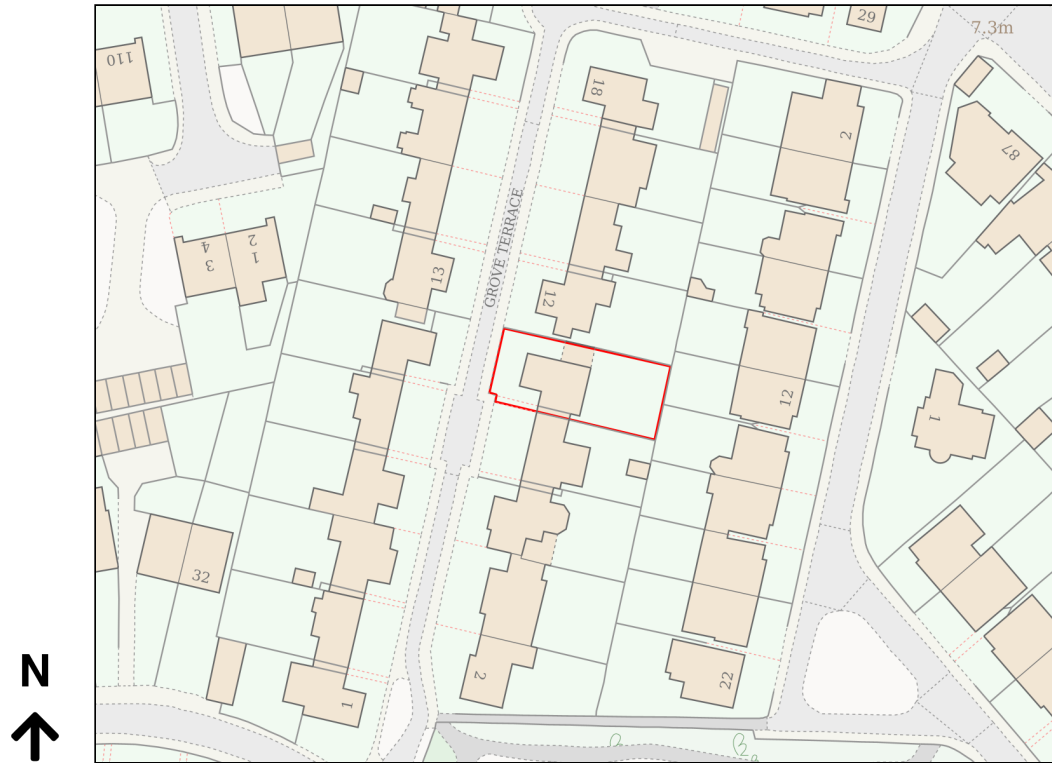

Location Plan

Site Address: 10, Grove Terrace, Teddington, TW11 8AU

Date Produced: 10-Dec-2024

Scale: 1:1250 @A4

Planning Portal Reference: PP-13626072v1