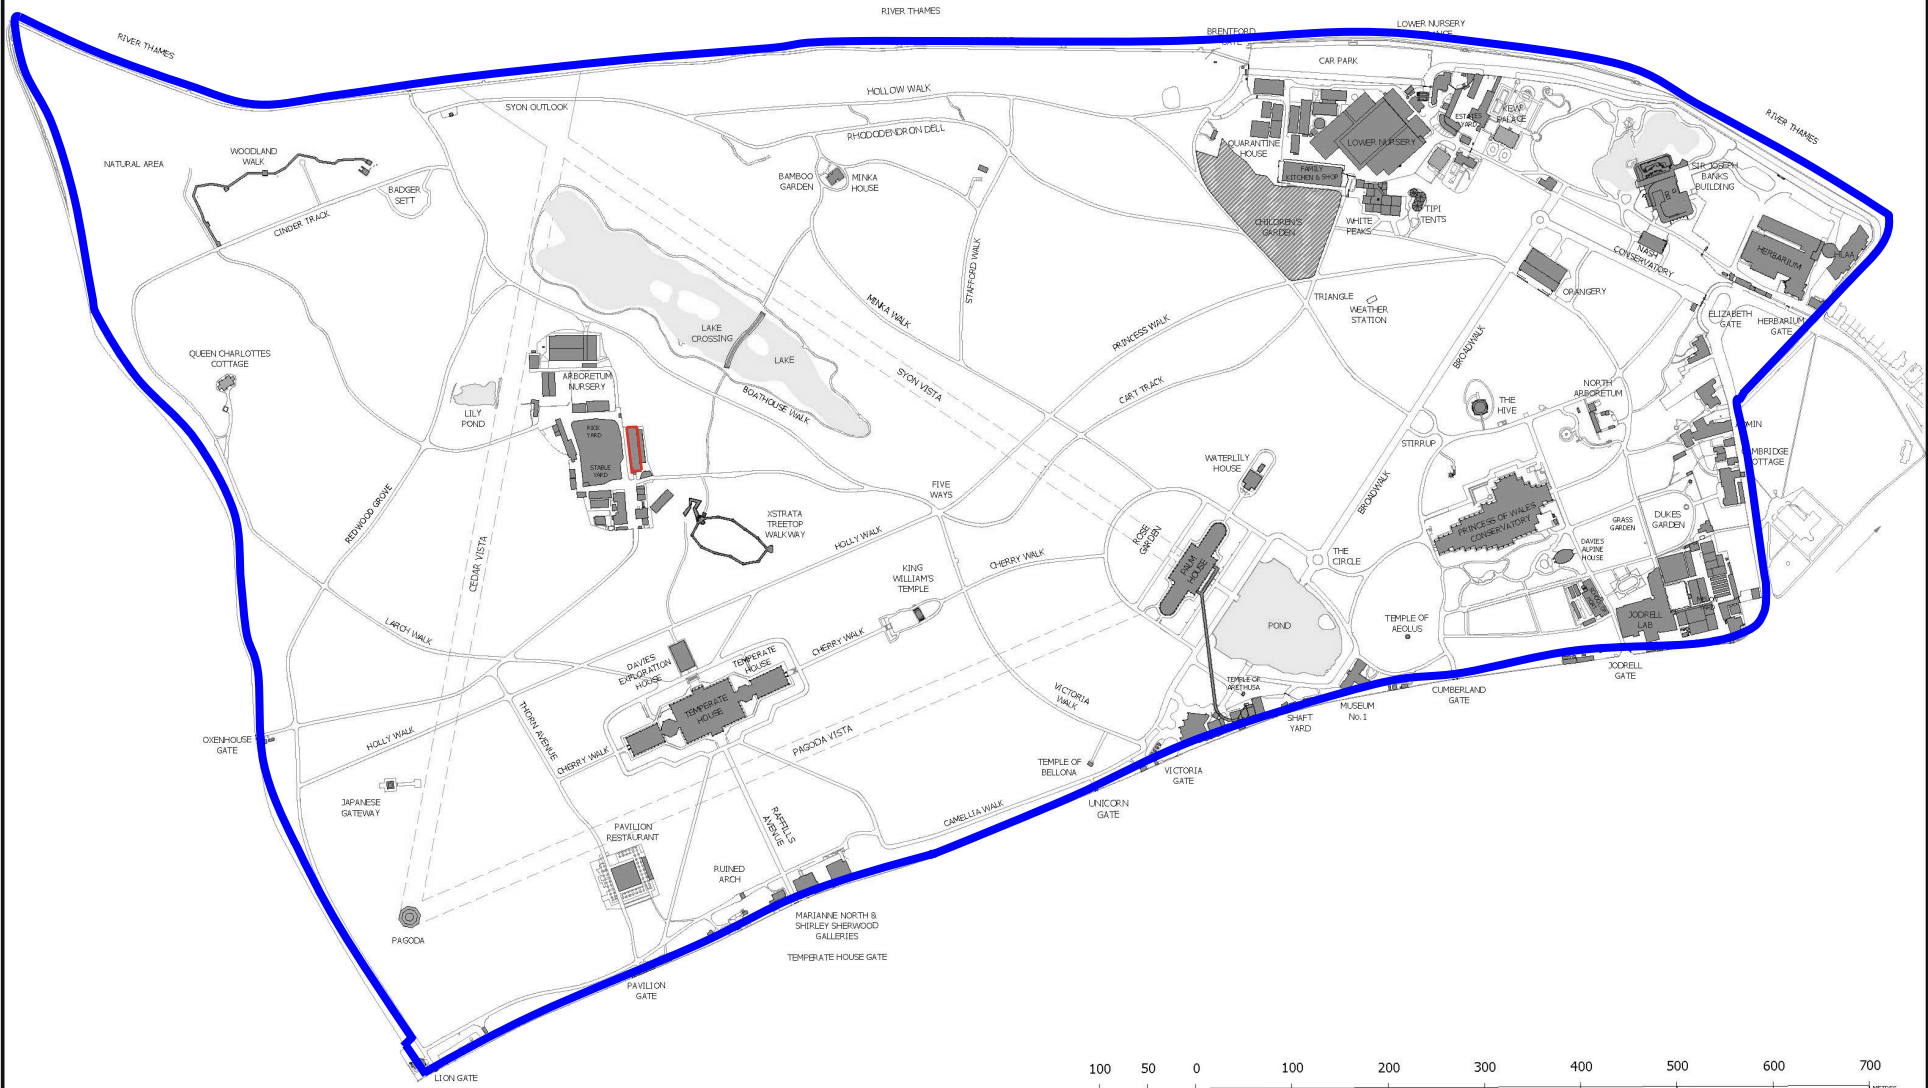

SITE LOCATION PLAN - RBGK - Tractor Shed Location

Drawing Ref: KEW-JR-ZZ-XX-DR-A-00001 Rev. P01

APPROX. AREA OF GARDENS = 130 HECTARES (320 ACRES)