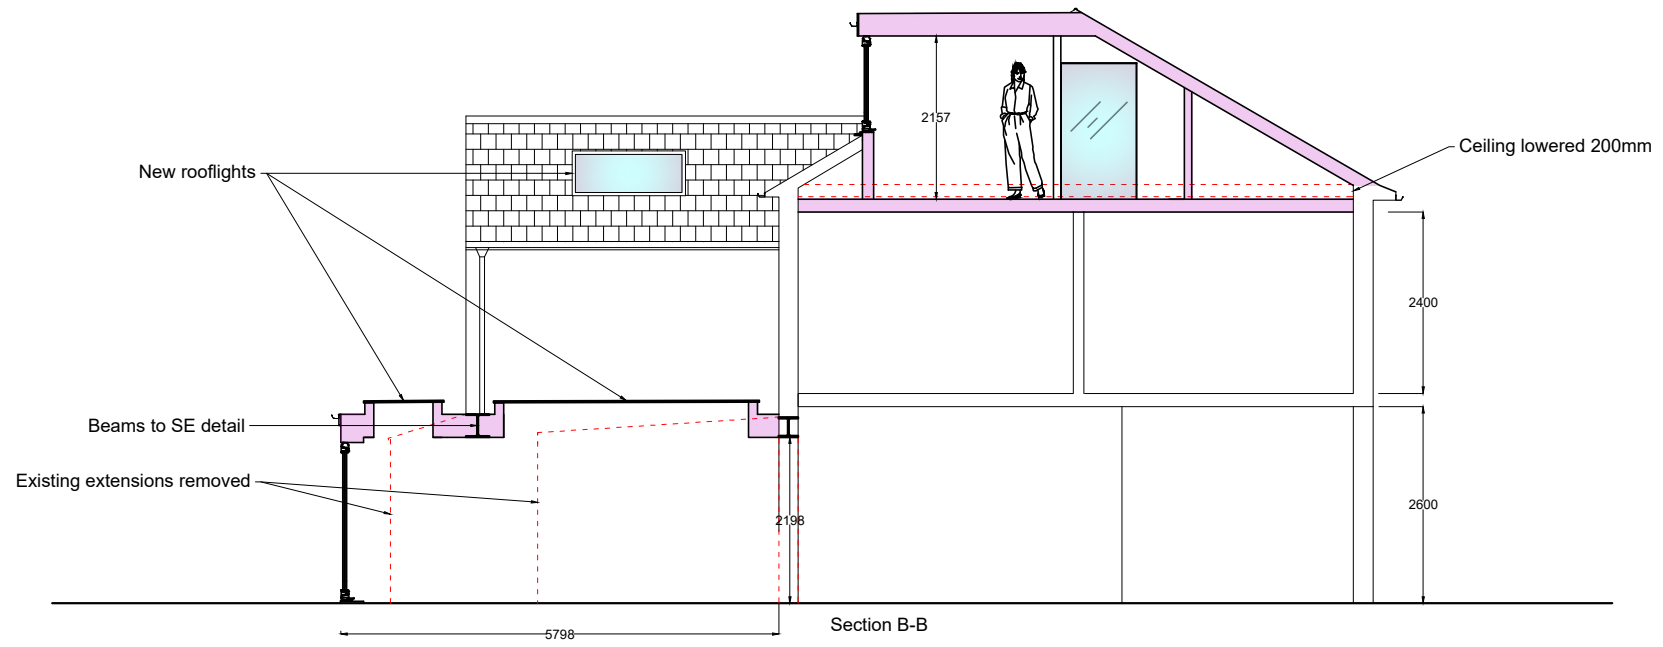

Legend:  
 - - - - - Demolition  
 = = = = = New Build

Rev -

**JOB:** 8 Worples Street, SW14 8HE  
**CLIENT:** Mr W. Smith  
**DRAWING:** Proposed Sections  
**DATE:** 07/08/24  
**DWG NO.:** 624 106  
**STATUS:** Planning  
**REVISION:** -  
**SCALE.:** 1:100 @ A3