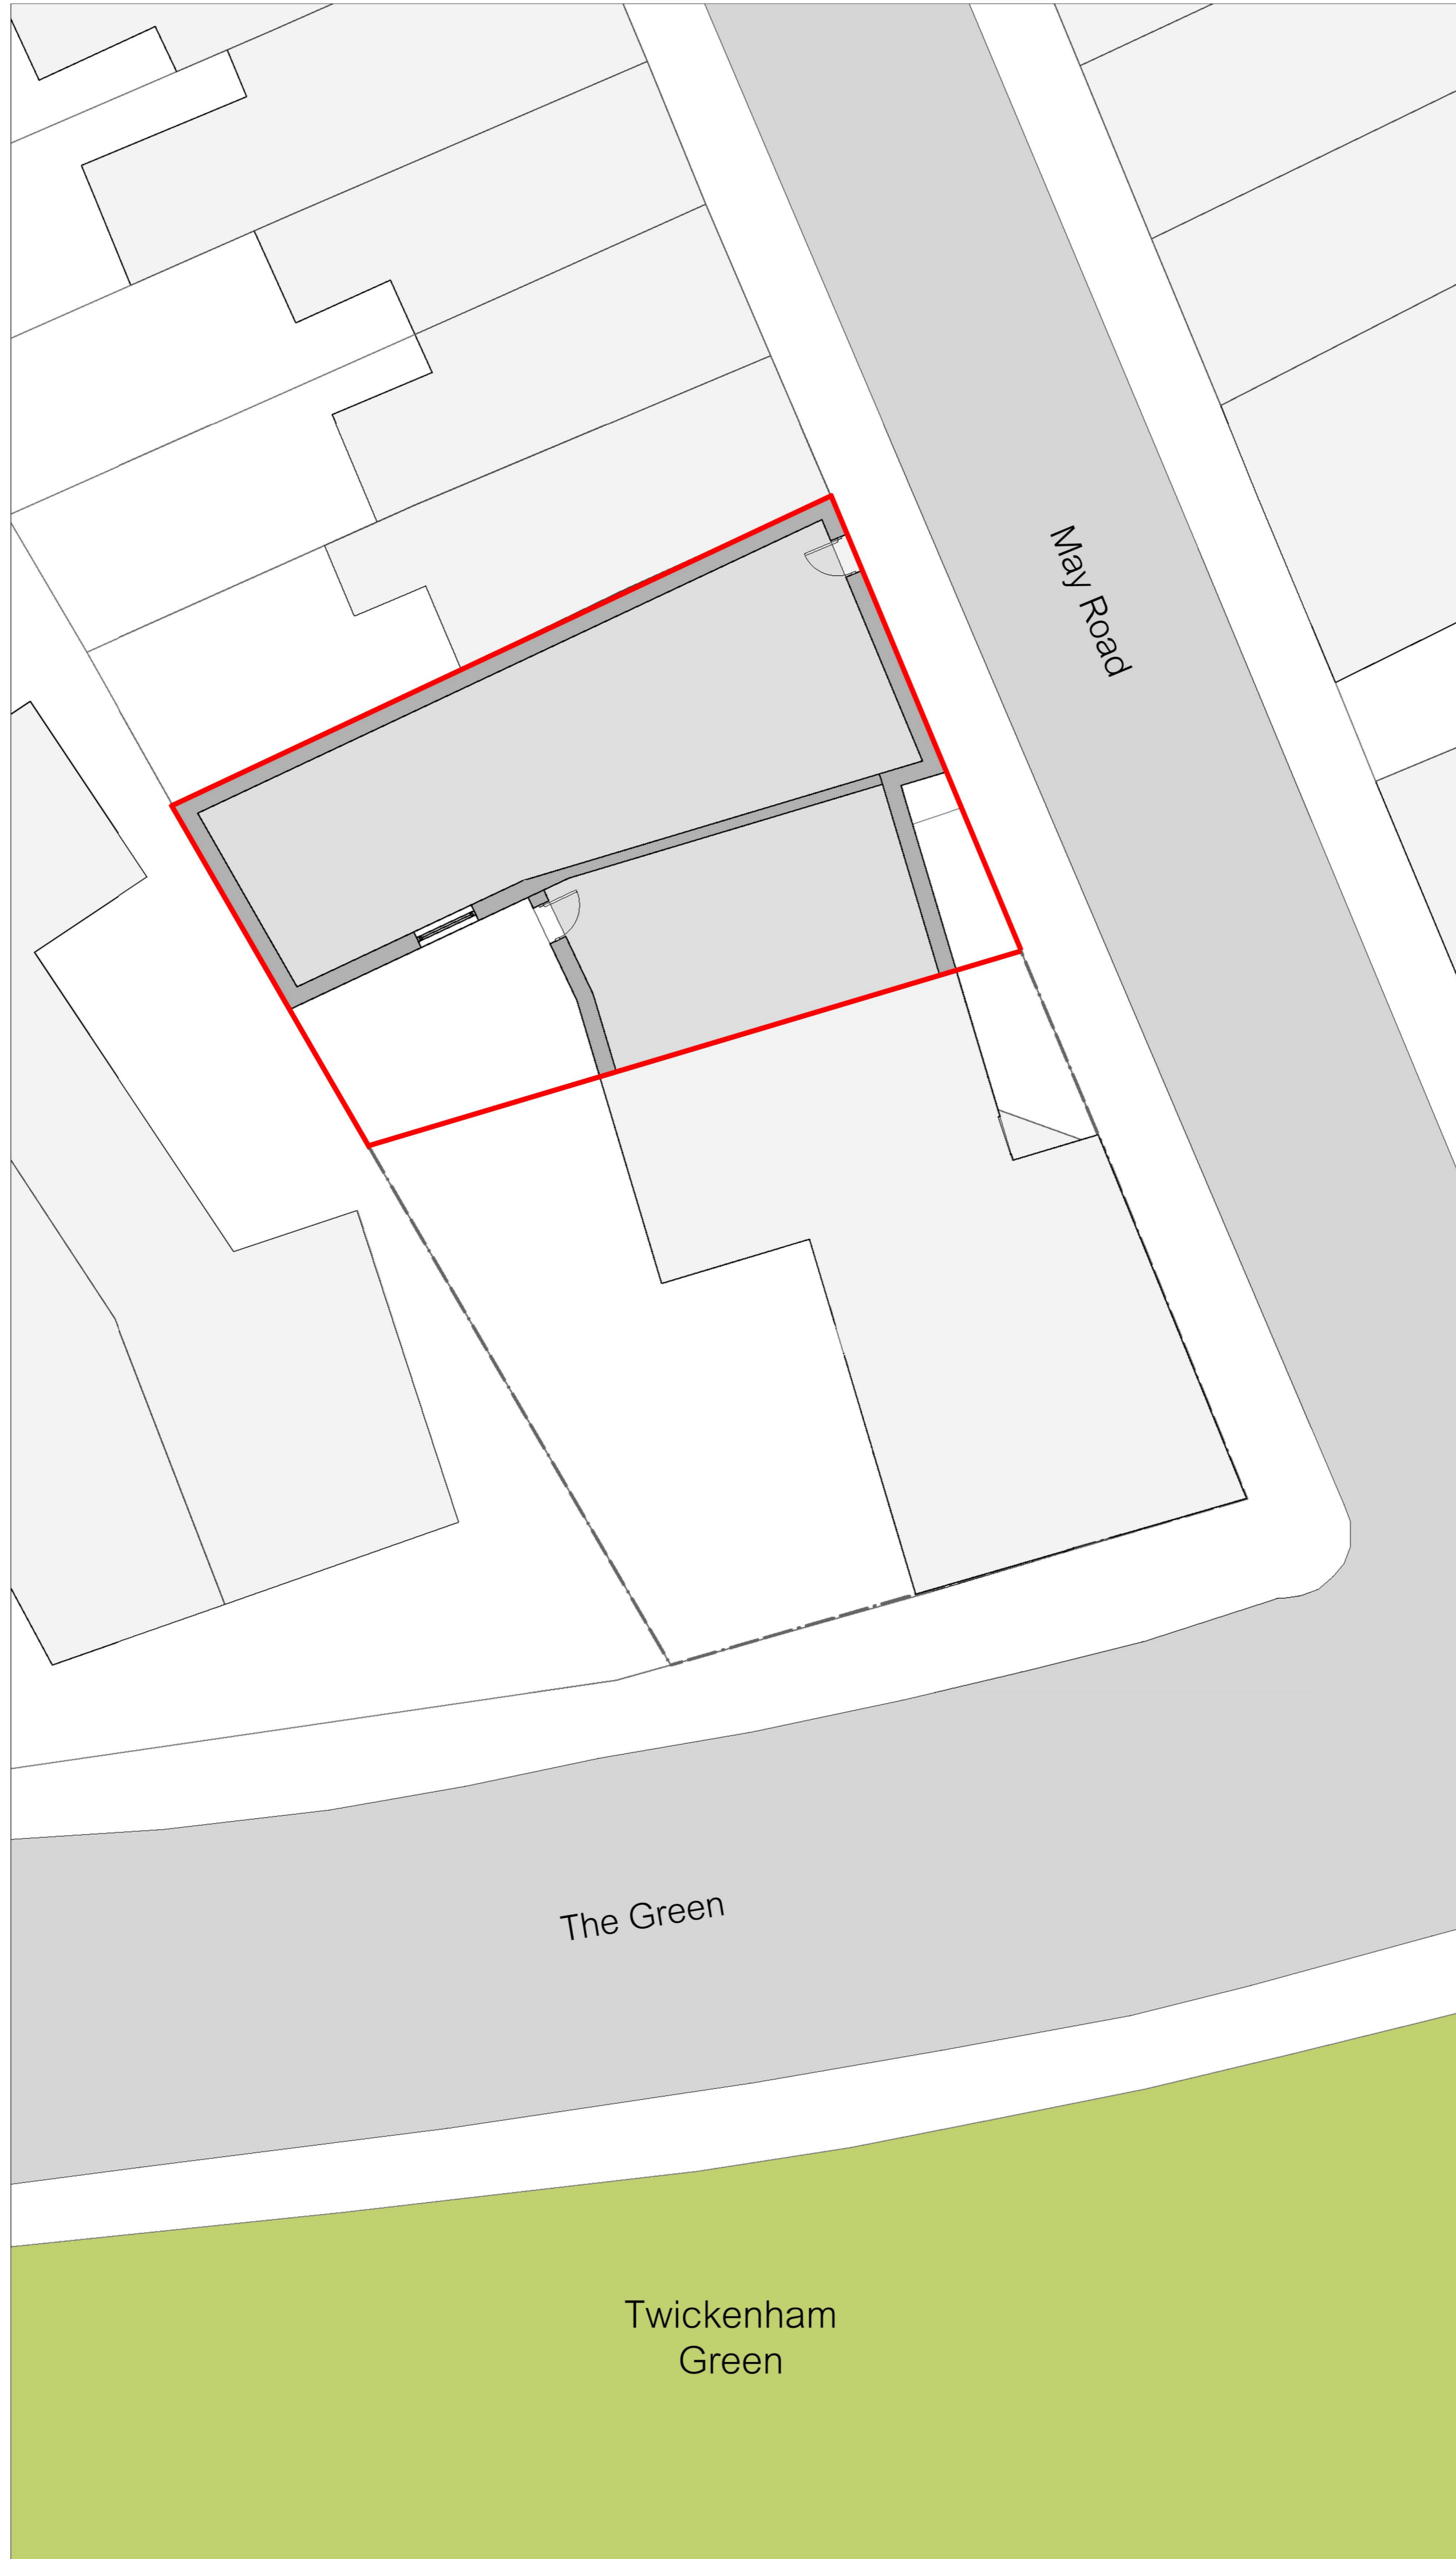

dha architecture ltd

Brooklands Farm Business Park
Bottle Lane
Binfield
Berkshire
RG42 5QX

t. 0118 934 9666
e. surname@dhaarchitecture.co.uk
w. www.dhaarchitecture.co.uk

the workshop, 64 the green, twickenham

rev date by details

Site Plan

reference 122403-LOC 1 revision

10.12.2024 created
1:100 @ A1 scaling
MI & SM contact