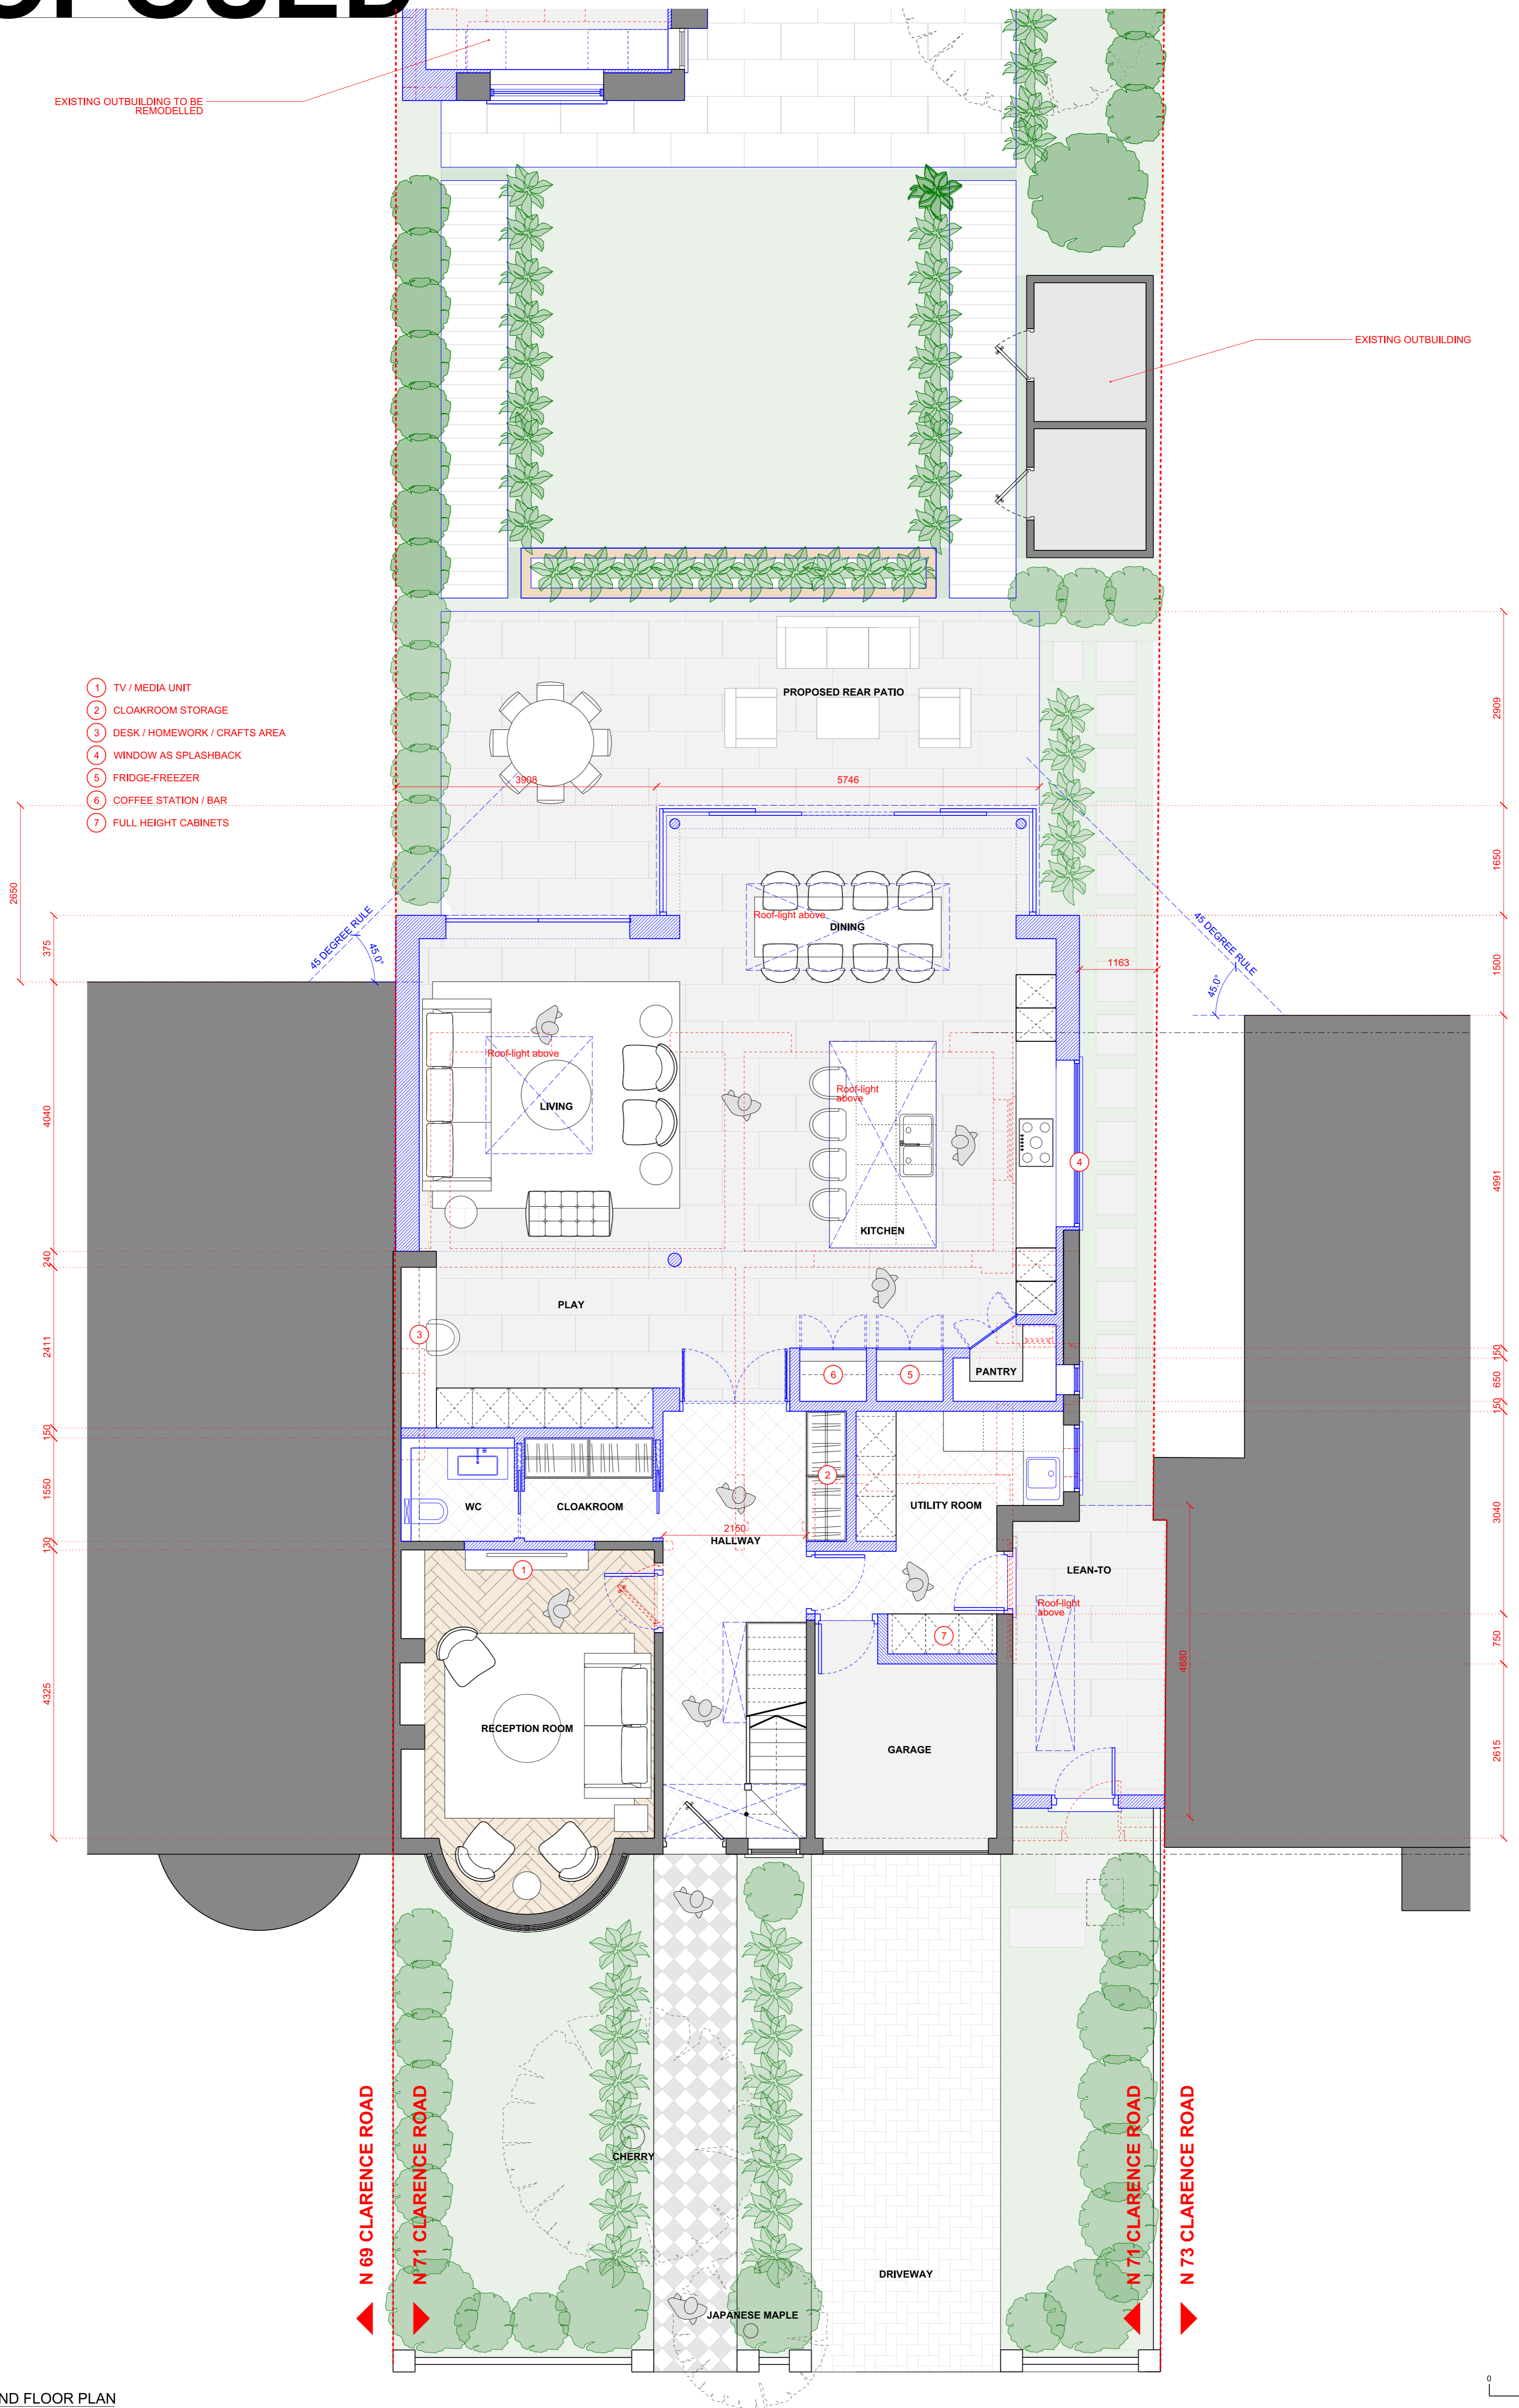

PROPOSED

- ① TV / MEDIA UNIT
- ② CLOAKROOM STORAGE
- ③ DESK / HOMEWORK / CRAFTS AREA
- ④ WINDOW AS SPLASHBACK
- ⑤ FRIDGE-FREEZER
- ⑥ COFFEE STATION / BAR
- ⑦ FULL HEIGHT CABINETS

1 GROUND FLOOR PLAN
201 Proposed 1:50