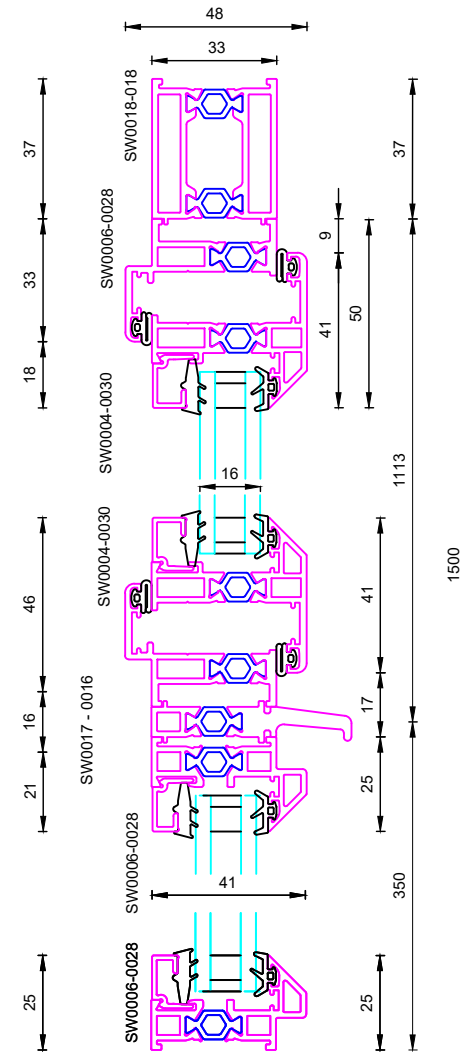

Version 3.0 11102024

Ref: E0652

Scale: 1:20

© Duration
Windows

VIEWED FROM OUTSIDE

E. & O.E.

Type 3

Scale 1:20

A - A

Scale 1:2

B - B

Scale 1:2