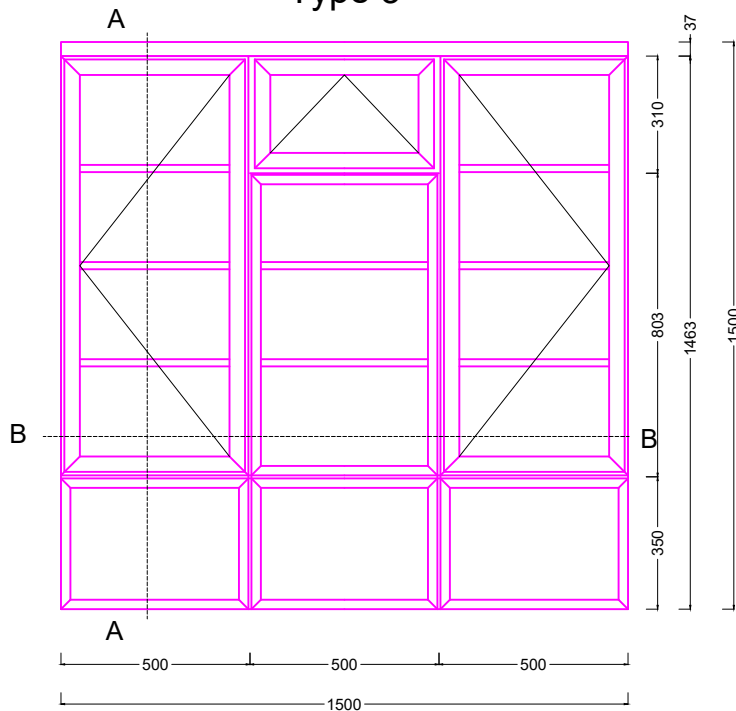

Version 3.0 11102024

Ref: E0652

Scale: 1:20

© Duration
Windows

VIEWED FROM OUTSIDE

E. & O.E.

Type 3

Scale 1:20

A - A

Scale 1:2

B - B

Scale 1:2