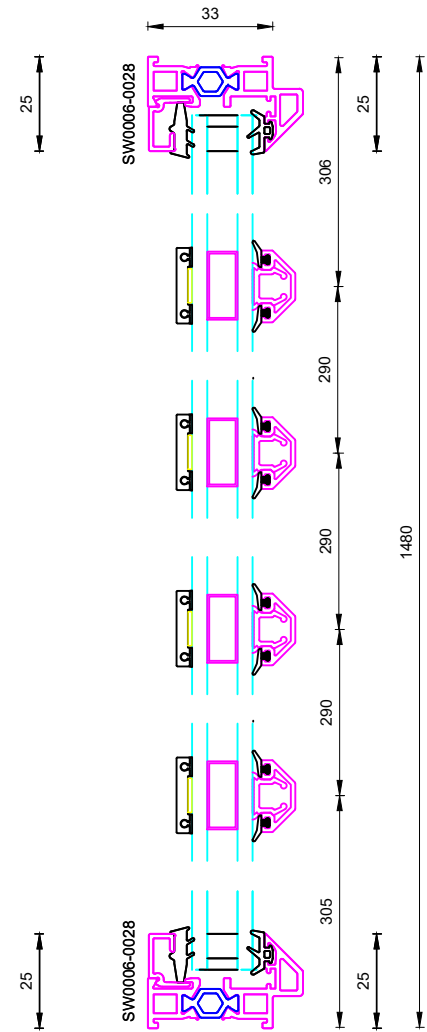

Version 2.0 04112024  
 Ref: Lions House Curve  
 Scale: 1:20  
 VIEWED FROM OUTSIDE E. & O.E.

# Lions House Curve

Scale 1:20

## B - B

Scale 1:2

## A - A

Scale 1:2