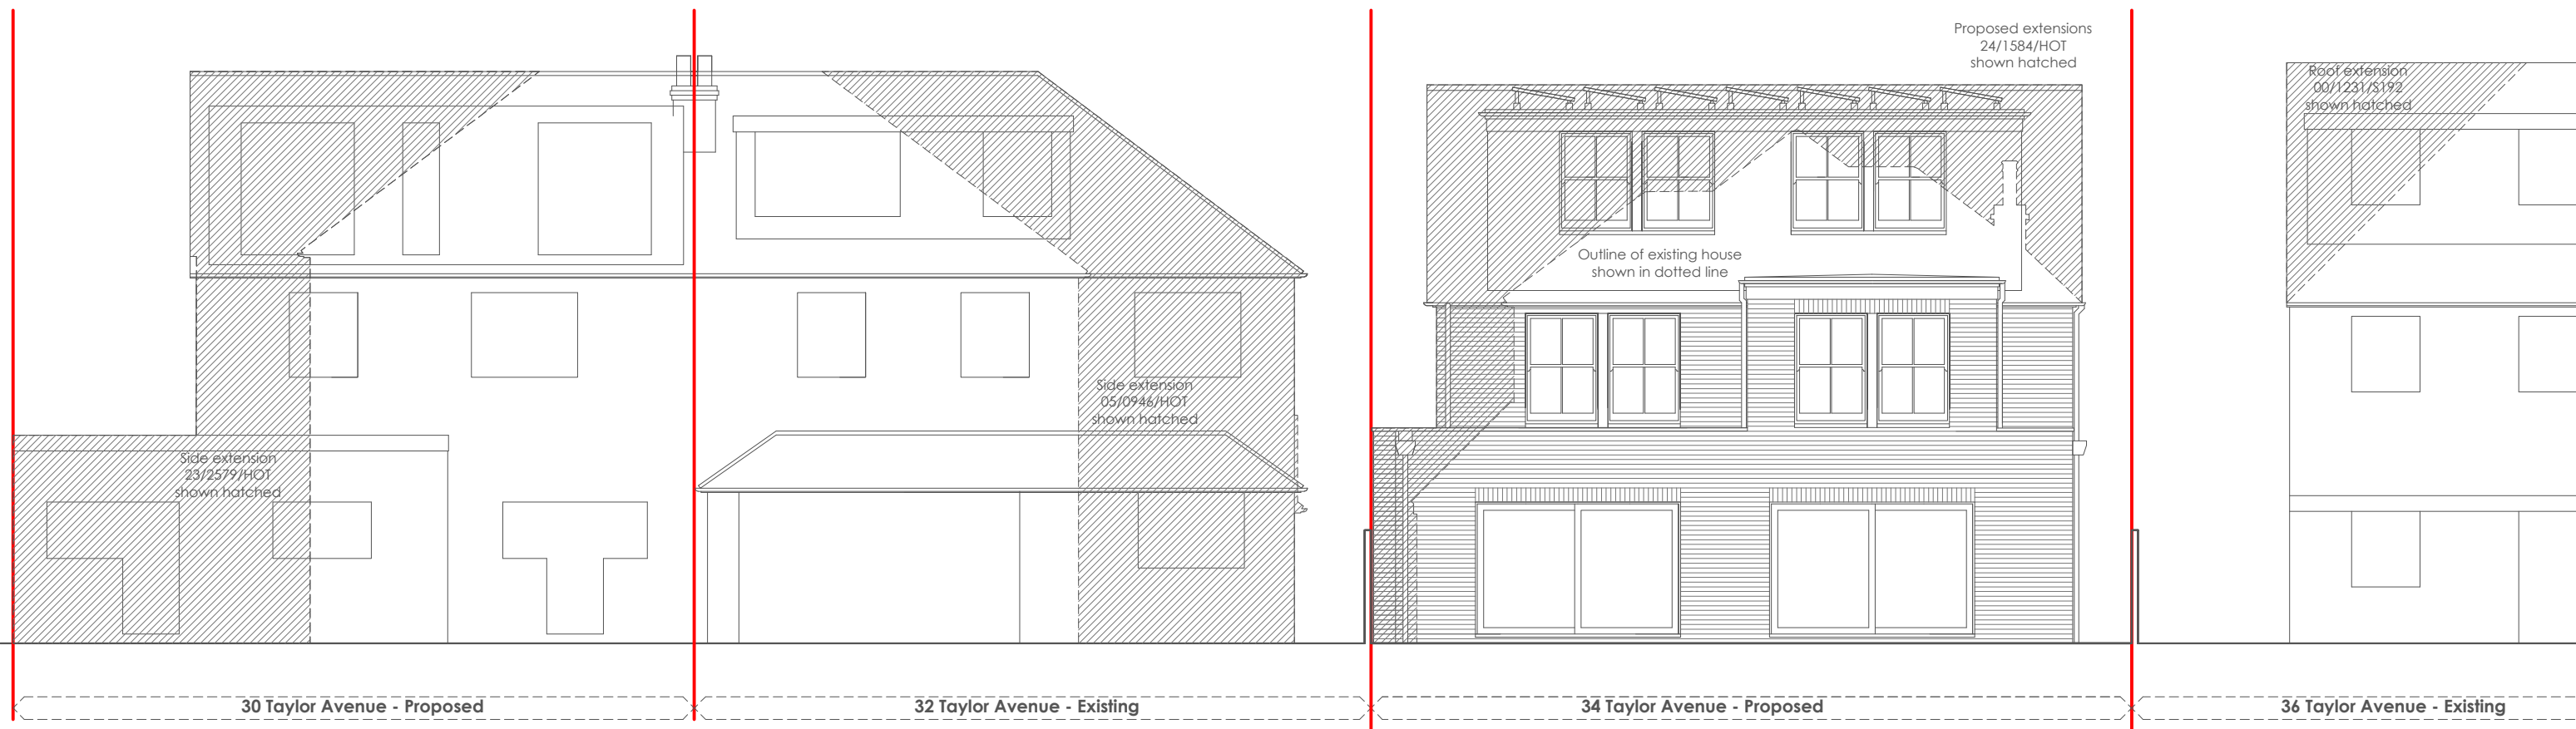

36 Taylor Avenue - Existing

34 Taylor Avenue - Proposed

32 Taylor Avenue - Existing

30 Taylor Avenue - Proposed

30 Taylor Avenue - Proposed

32 Taylor Avenue - Existing

34 Taylor Avenue - Proposed

36 Taylor Avenue - Existing

Project: **Attic L.D.C. @ 34 Taylor Avenue, Kew, Richmond, London, TW9 4ED**  
 Drawing Name: **Elevations Showing Neighbouring Houses For Comparison**  
 Drawing Number: **25 Revision**  
 Scale **1:100@A3**  
 Date: **10.07.24**