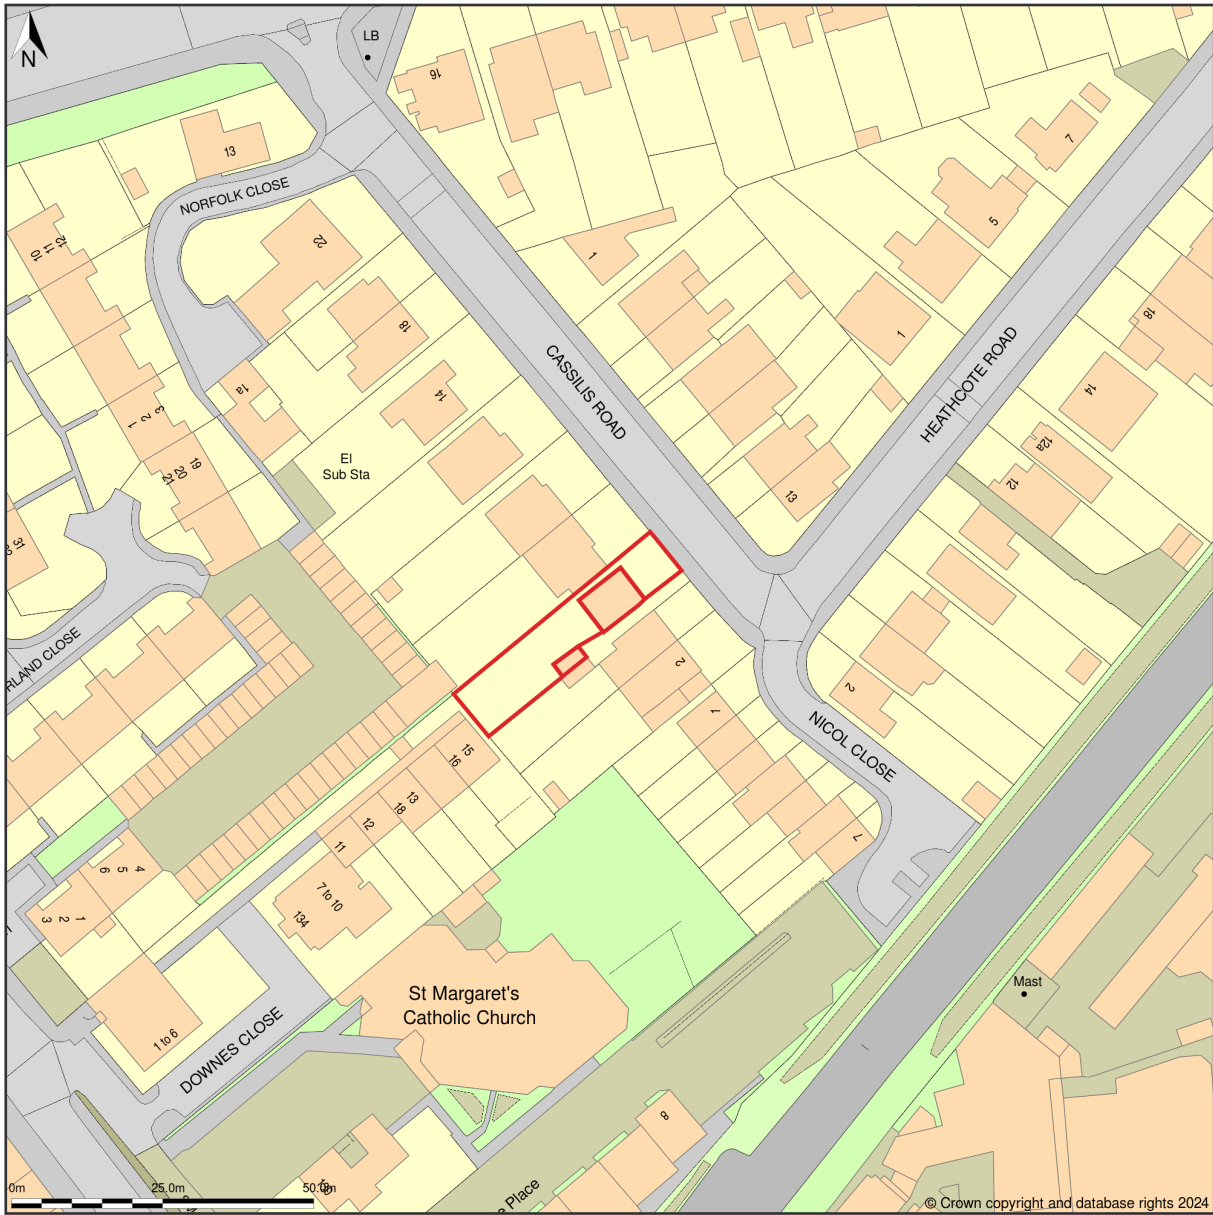

6, Cassilis Road, Twickenham, Richmond Upon Thames, TW1 1RU

Location Plan shows area bounded by: 516750.0, 174326.17 516950.0, 174526.17 (at a scale of 1:1250), OSGridRef: TQ16857442. The representation of a road, track or path is no evidence of a right of way. The representation of features as lines is no evidence of a property boundary.

Produced on 13th Dec 2024 from the Ordnance Survey National Geographic Database and incorporating surveyed revision available at this date. Reproduction in whole or part is prohibited without the prior permission of Ordnance Survey. © Crown copyright 2024. Supplied by www.buyaplan.co.uk a licensed Ordnance Survey partner (100053143). Unique plan reference: #00946242-A45654.