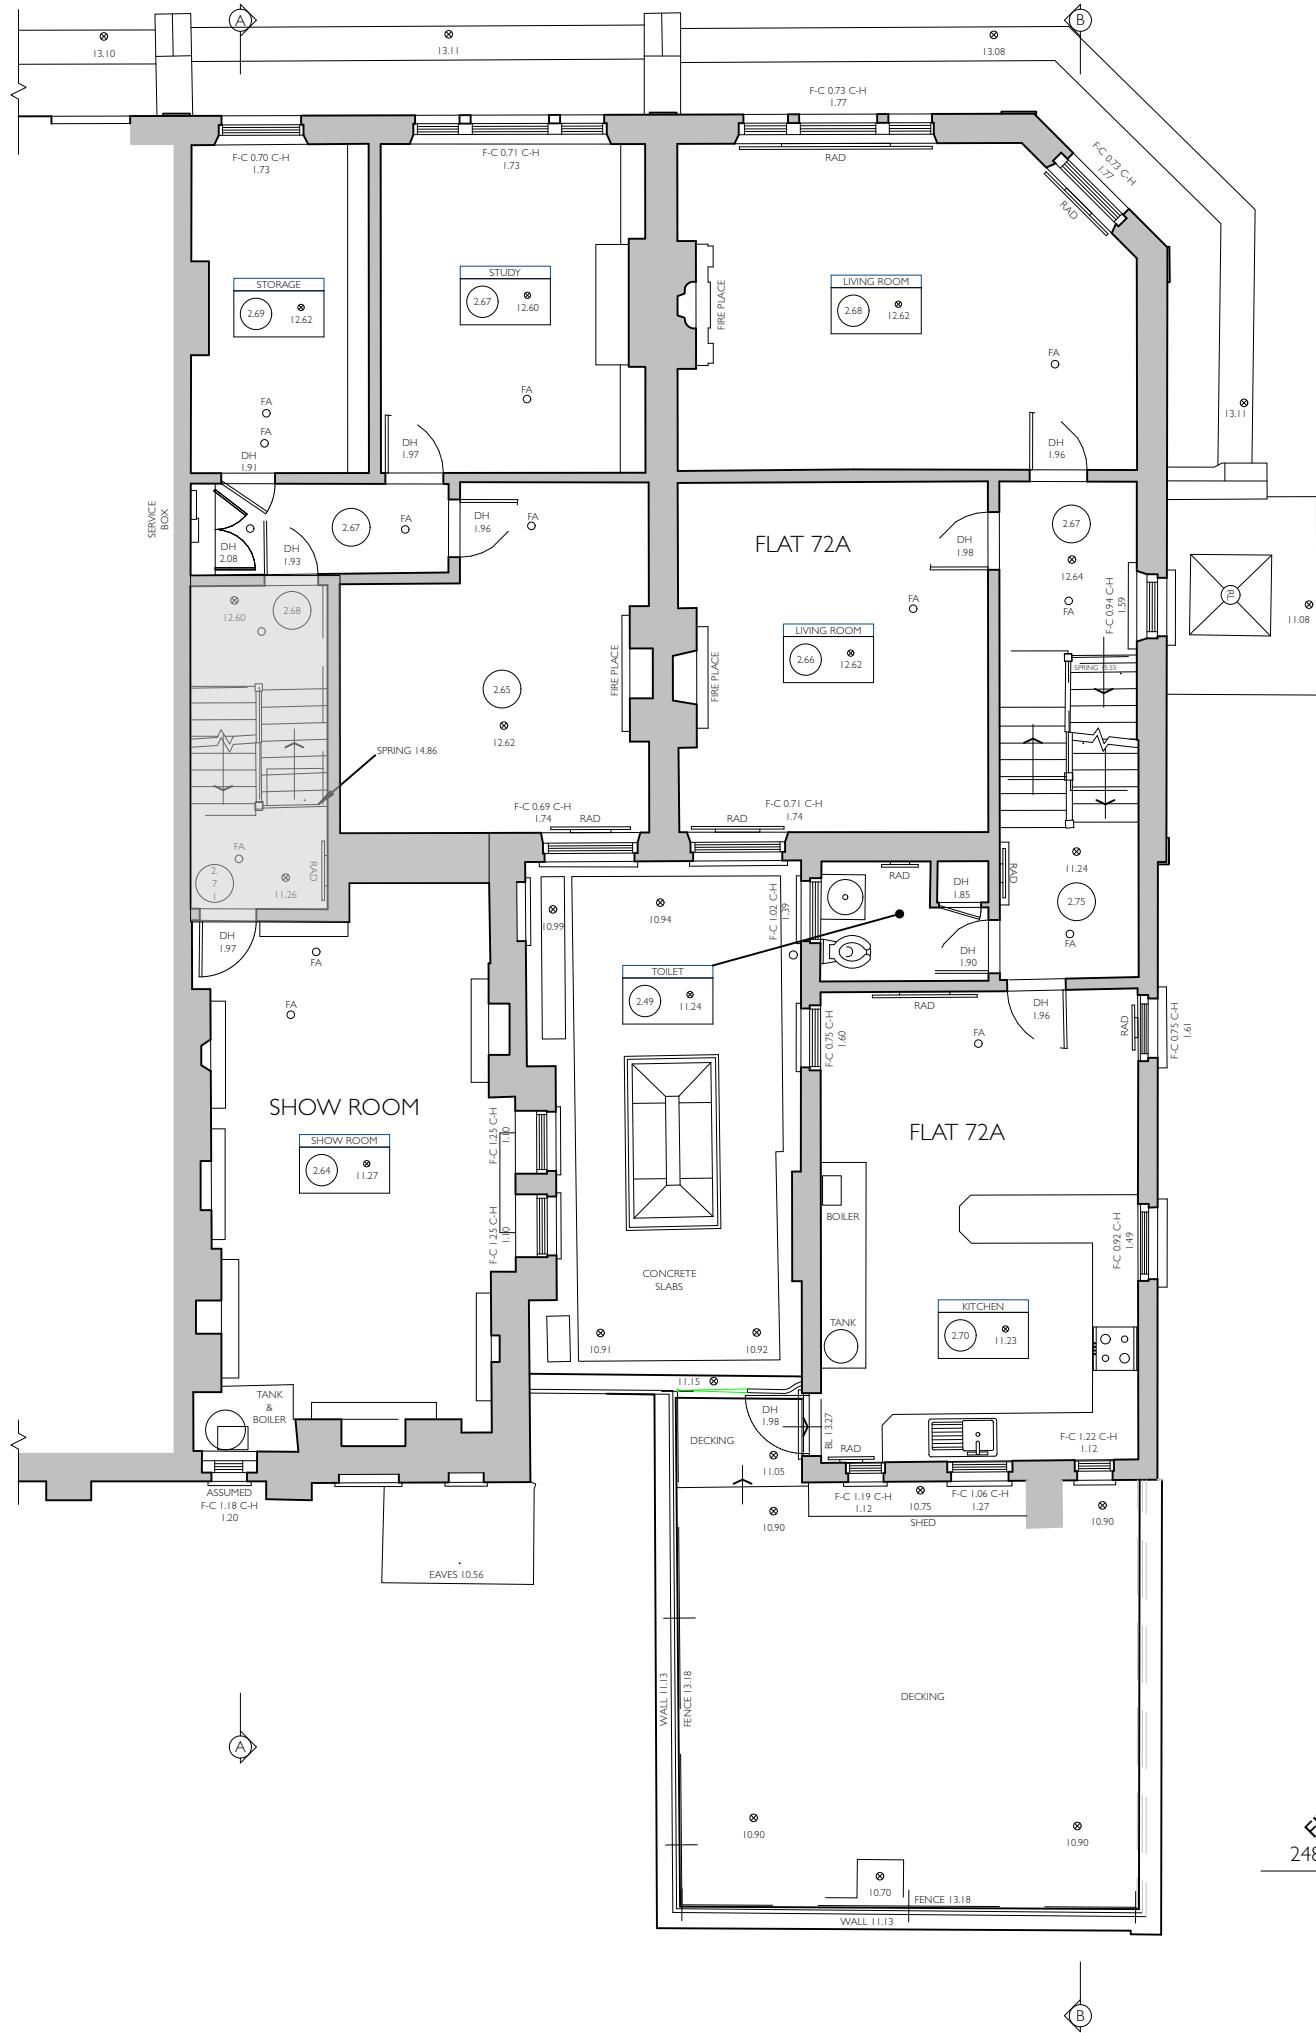

7390.000E
2508.000N
FIT MARK

2484.000N
7413.000E
FIT MARK

FIRST FLOOR

Sheet Scale
1:100@A3

Mr D Newson

Project Title
70-72 Richmond Road

Sheet Title
First floor plan as existing

12 23

1090

P012

Date Rev Notes

ABL3
ARCHITECTS