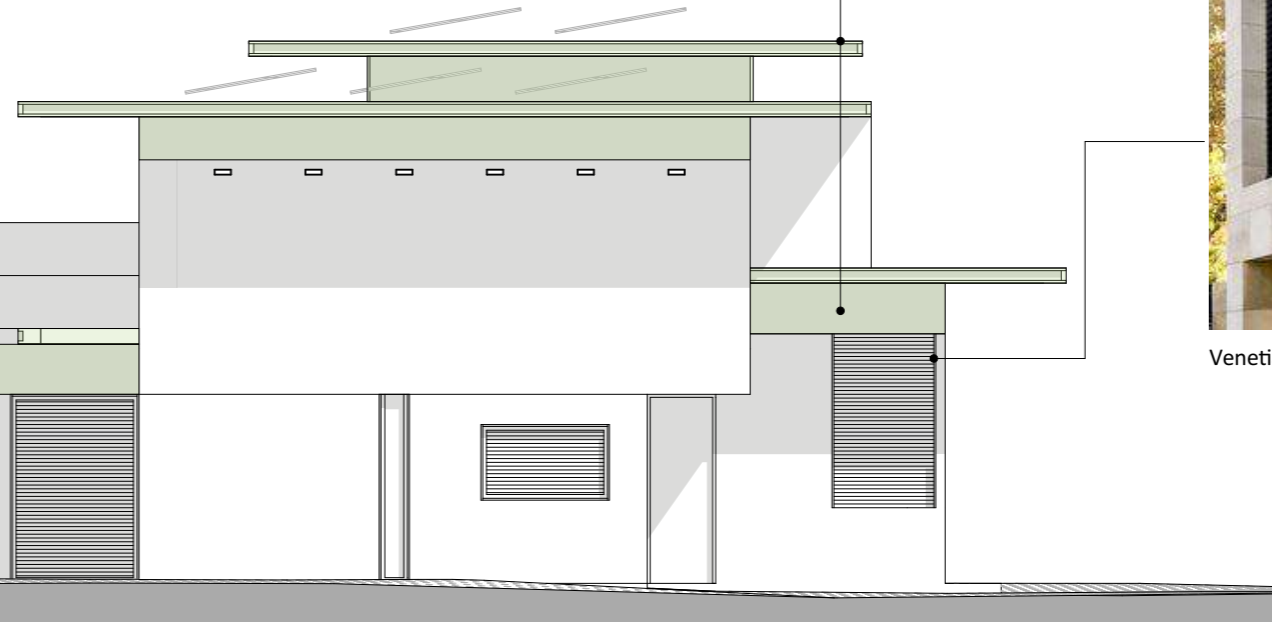

South Elevation

1:200

North Elevation

1:200

West Elevation

1:200

East Elevation Solar Shade Materiality

1:100

Patinated Bronze finish to Aluminium fascias and overhang soffits to match external cladding

Venetian style external blinds

NOTES

ALL DRAWINGS TO BE PRINTED AT 100% SCALE. DO NOT FIT TO PRINTER MARGINS WHEN PRINTING. DO NOT SCALE DIMENSIONS FROM THE DRAWING. USE FIGURED DIMENSIONS ONLY.

Scale **1:100, 1:200 @ A3**
Date **12 December 2024**

Drawing Number **052-108**
Revision **PL-01**

Perforated metal shutters - Final perforation arrangement TBC

The Old Grammar School
Church Road
Thame
OX9 3AJ