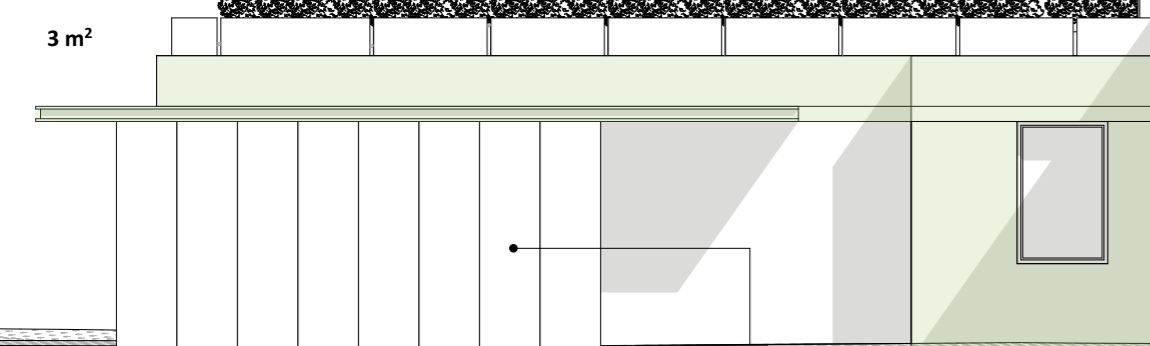

South Elevation

1:200

North Elevation

1:200

West Elevation

1:200

East Elevation Solar Shade Materiality

1:100

Scale **1:100, 1:200 @ A3**
Date **12 December 2024**

Drawing Number **052-108**
Revision **PL-01**

Perforated metal shutters - Final perforation arrangement TBC

The Old Grammar School
Church Road
Thame
OX9 3AJ