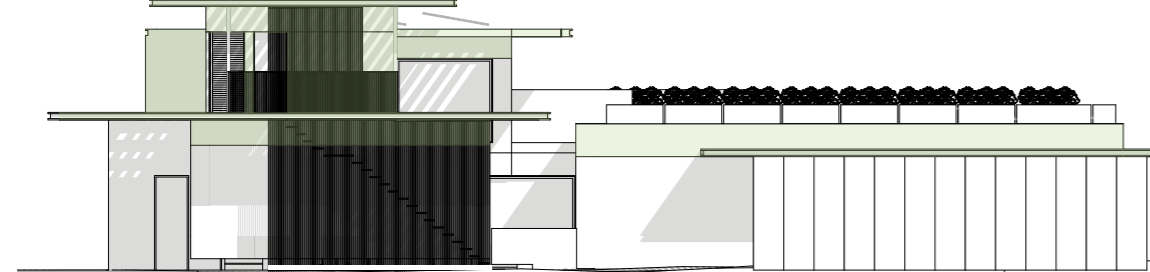

South Elevation

1:200

North Elevation

1:200

West Elevation

1:200

East Elevation Solar Shade Materiality

1:100

Patinated Bronze finish to Aluminium fascias and overhang soffits to match external cladding

Venetian style external blinds

NOTES

ALL DRAWINGS TO BE PRINTED AT 100% SCALE. DO NOT FIT TO PRINTER MARGINS WHEN PRINTING. DO NOT SCALE DIMENSIONS FROM THE DRAWING. USE FIGURED DIMENSIONS ONLY.

Scale **1:100, 1:200 @ A3**
Date **12 December 2024**

Drawing Number **052-108**
Revision **PL-01**

Perforated metal shutters - Final perforation arrangement TBC

The Old Grammar School
Church Road
Thame
OX9 3AJ