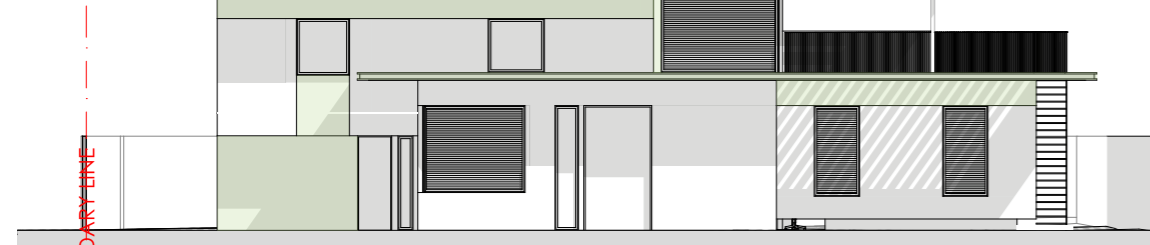

South Elevation

1:200

North Elevation

1:200

West Elevation

1:200

East Elevation Solar Shade Materiality

1:100

Patinated Bronze finish to Aluminium fascias and overhang soffits to match external cladding

Venetian style external blinds

NOTES

ALL DRAWINGS TO BE PRINTED AT 100% SCALE. DO NOT FIT TO PRINTER MARGINS WHEN PRINTING. DO NOT SCALE DIMENSIONS FROM THE DRAWING. USE FIGURED DIMENSIONS ONLY.

Scale **1:100, 1:200 @ A3**
Date **12 December 2024**

Drawing Number **052-108**
Revision **PL-01**

Perforated metal shutters - Final perforation arrangement TBC

The Old Grammar School
Church Road
Thame
OX9 3AJ