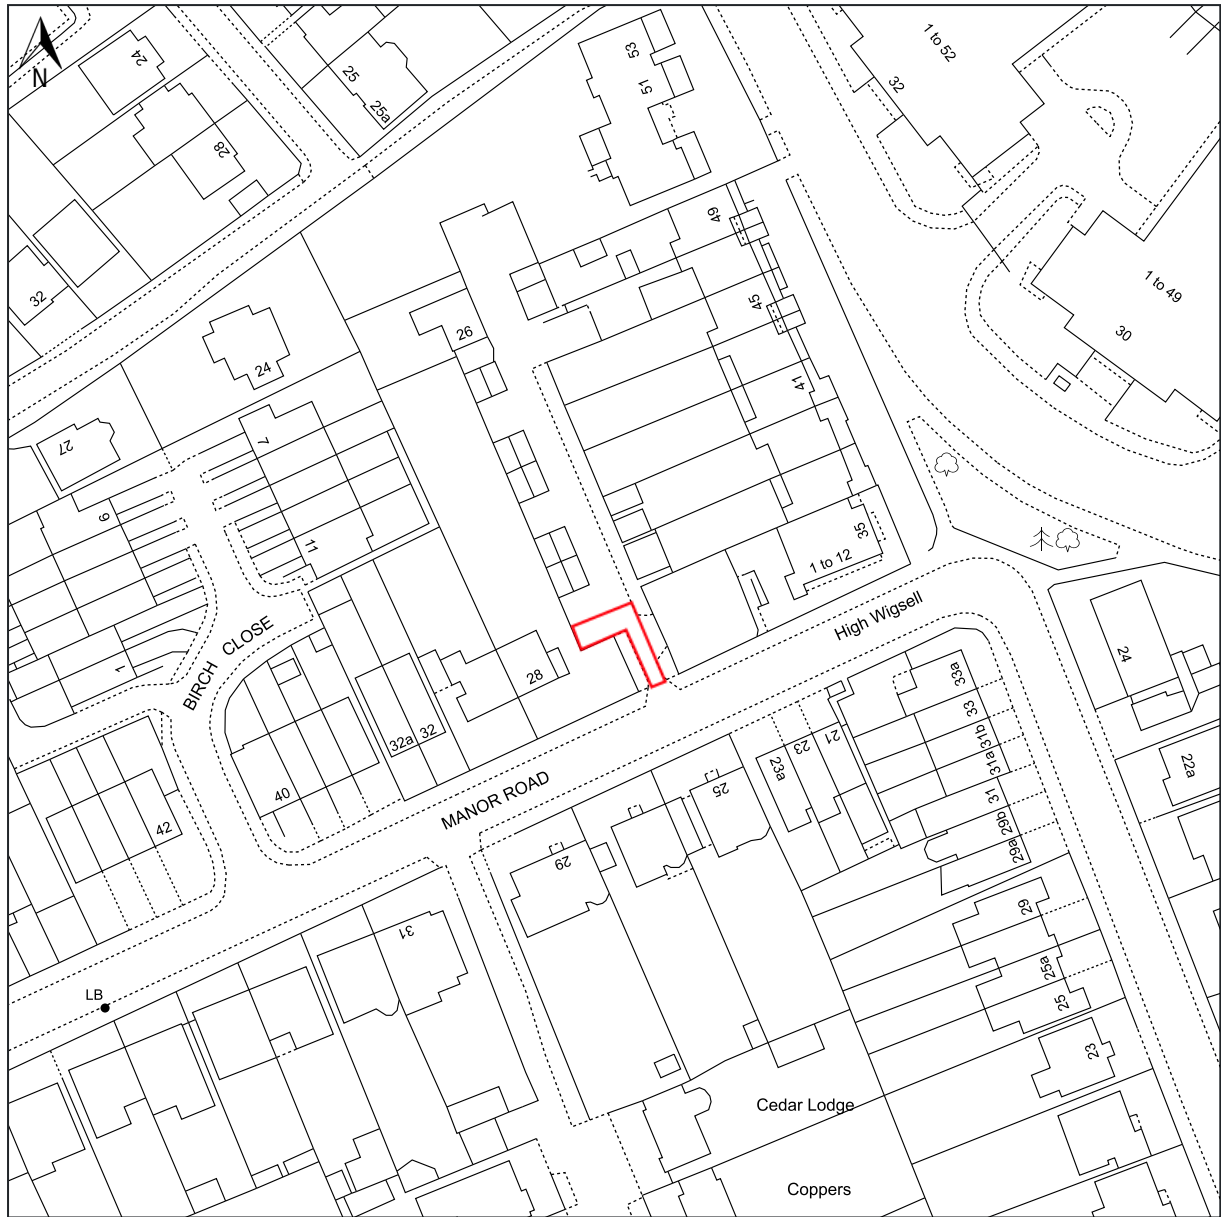

Land Opposite Wigsell House, Manor Road, Teddington, TW11 8AB

© Crown copyright and database rights, 2024. Ordnance Survey
0100031673 Created using Plans by Emapsite

0m 20m 40m 60m 80m 100m

Scale: 1:1250