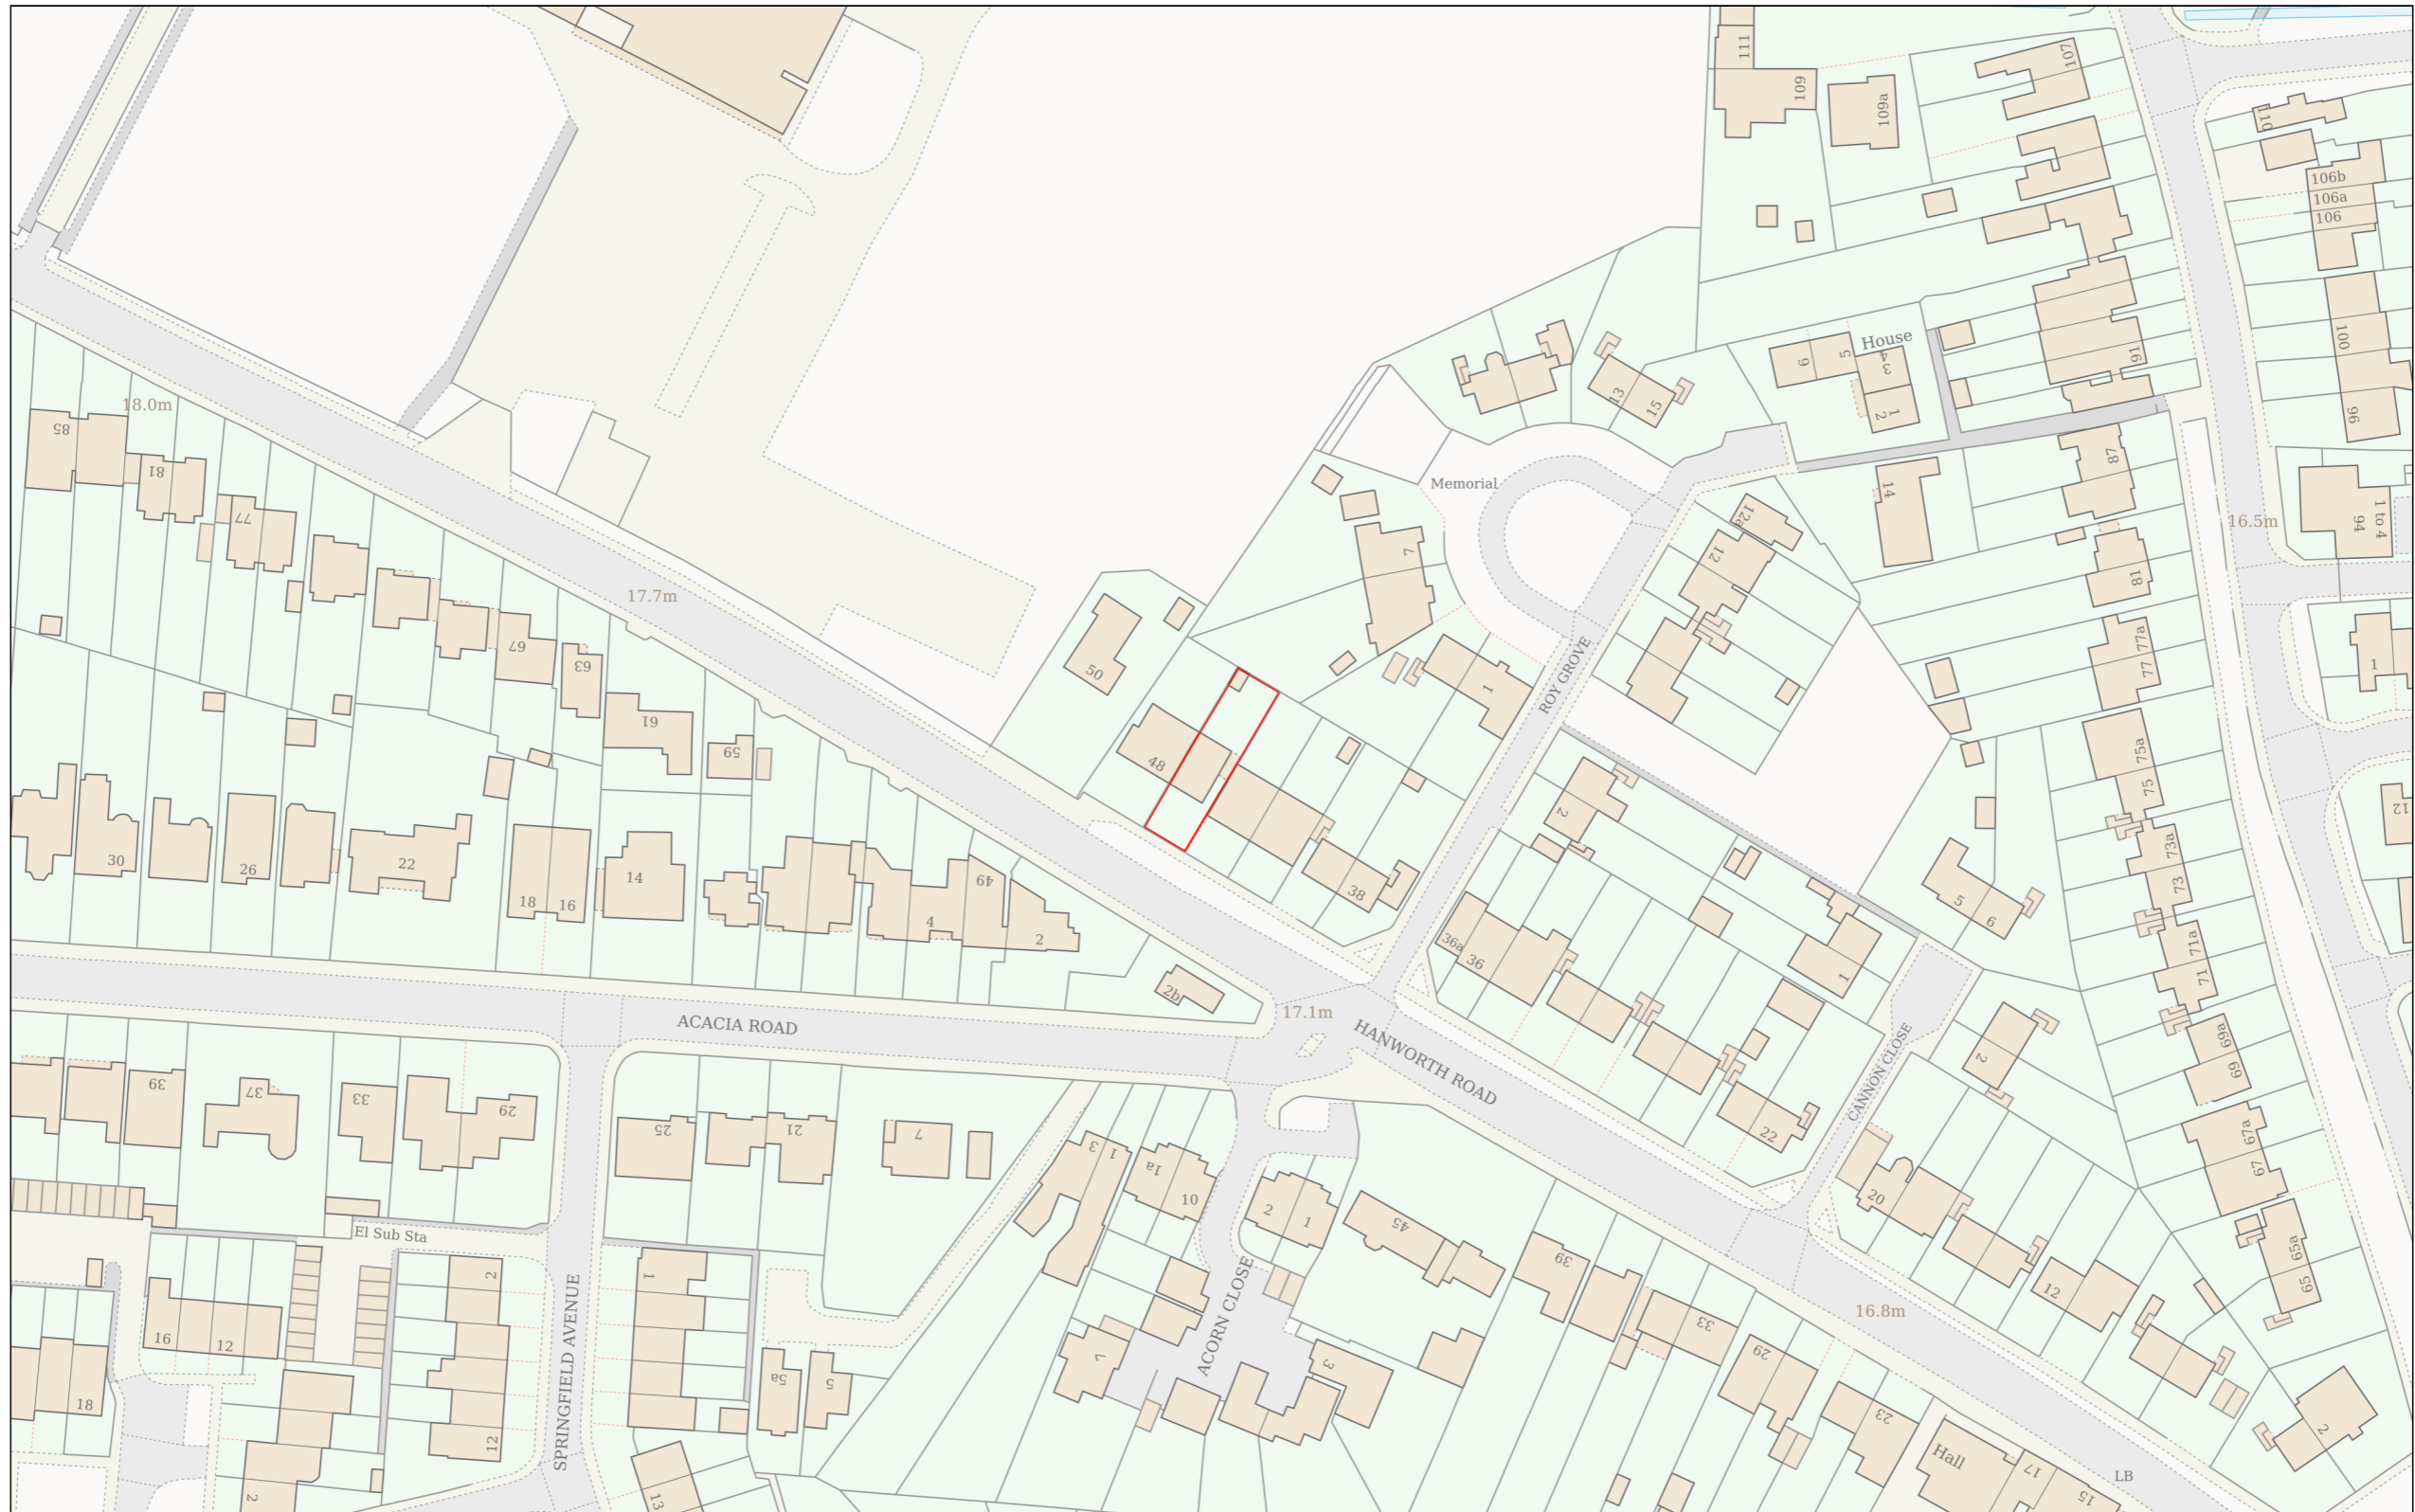

Location Plan

Site Address: 46, Hanworth Road, Hampton, TW12 3DL

Date Produced: 16-Dec-2024

Scale: 1:1250 @A3

Planning Portal Reference: PP-13585825v1