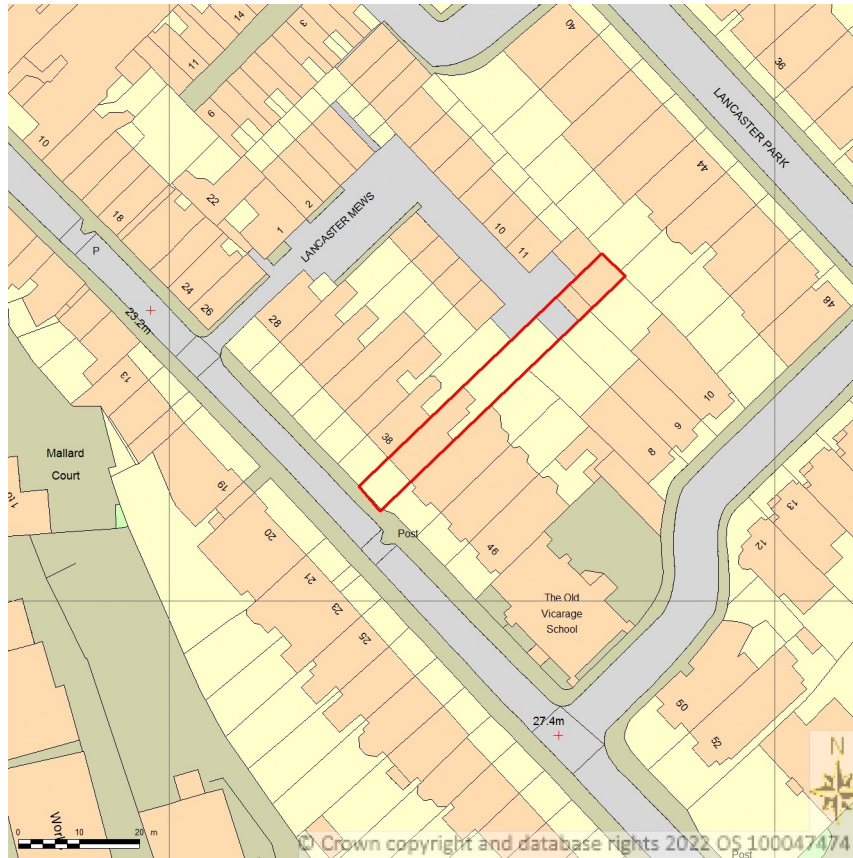

SITE LOCATION PLAN

AREA 2 HA

SCALE: 1:1250 on A4

CENTRE COORDINATES: 518044 , 174428

Supplied by Streetwise Maps Ltd

www.streetwise.net

Licence No: 100047474

09:53:46 04/07/2022