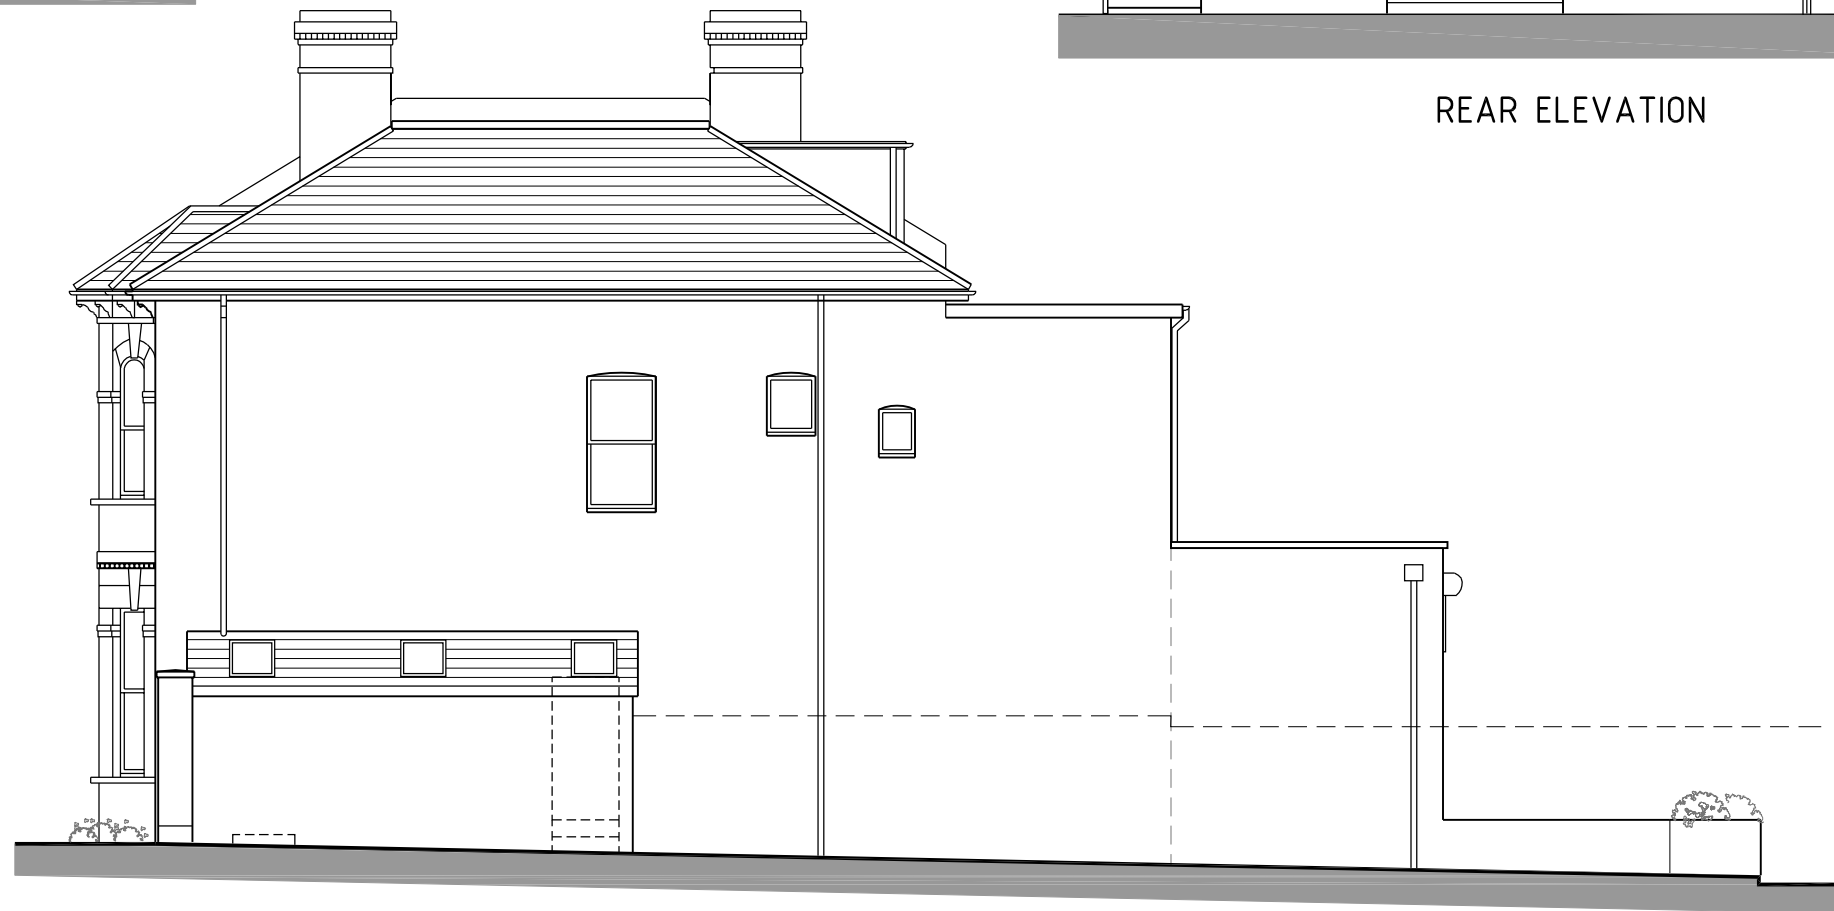

FRONT ELEVATION

REAR ELEVATION

SIDE ELEVATION

Client Mr & Mrs George Glasgow Jr

Project 146 Castelnau
London.
SW13 9ET

Scale 1:100 @ A3

Date Oct 24

Drawing Title ELEVATIONS AS EXISTING

Drawing No. 24-015-01

SHEET 3 of 4

the basement
design studio

Suite 17, Maple Court, Grove Park, White Waltham, SL6 3LW
tel. 01628-826066
www.basementdesignstudio.co.uk