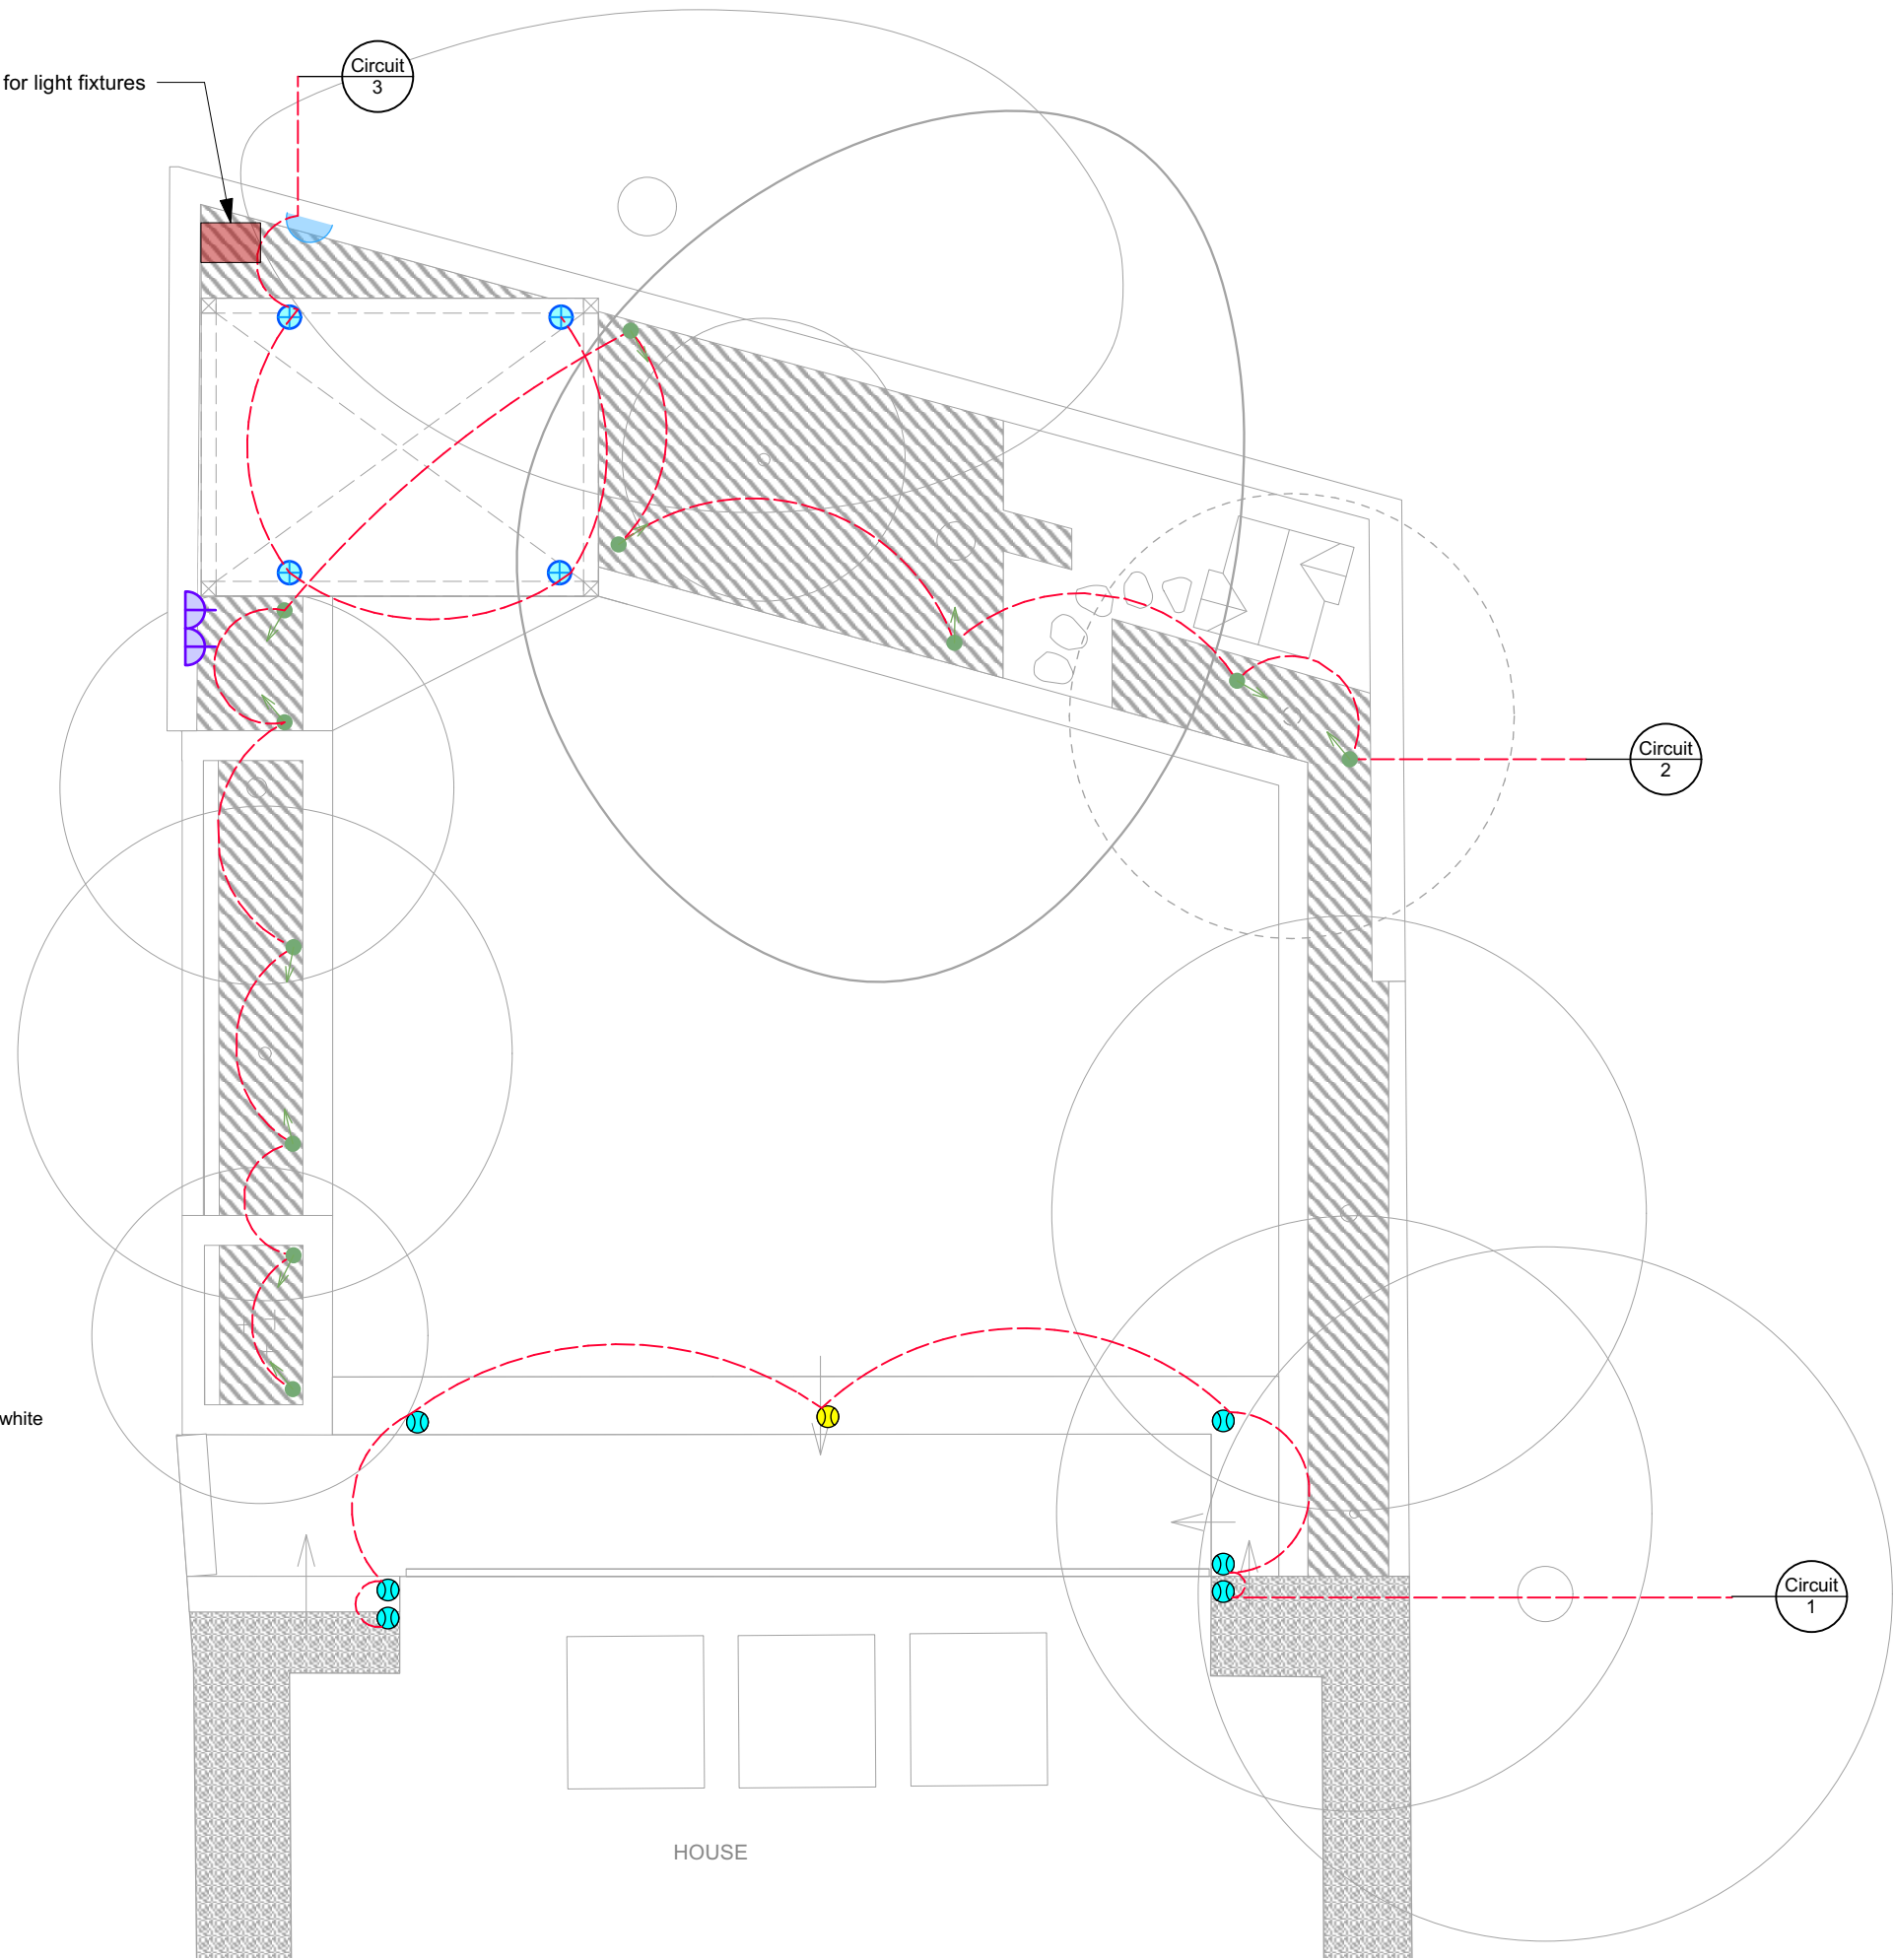

REV	DATE	DESCRIPTION

Collingwood adjustable wall spot light, 5.7w, 240v, w/white, LED, to have bronze finish

LuxR LED Micro recessed step light, Stainless steel, 1w, 350mA, 1 aperture

LuxR LED Micro recessed step light, Stainless steel, 1w, 350mA, 3 apertures

4 No. Hunza Pure LED Slim Precessed round uplighters with canister, s/steel, 2w, 700mA, w/white

L310 : LuxR modux 1 spike spot with glare guard

Electrics box for light fixtures

- 1 No. Collingwood adjustable wall spot light, bronze finish, 5.7w, 240v, w/white, LED
- 6 No. LuxR LED Micro recessed step light, stainless steel, 1w, 350mA, 1 aperture, w/white
- 1 No. LuxR LED Micro recessed step light, stainless steel, 1w, 350mA, 3 apertures, w/white
- 11 No. LuxR modux one spike spot, 1w, w/white, black powder coated, with glare guard
- 4 No. Hunza Pure LED Slim Precessed round uplighters with canister, s/steel, 2w, 700mA, w/white
- 1 No. Double outdoor sockets (TBC)
- 3 No. circuits on remote control system (system to be discussed with client)

- Step lights**
- 6 No. LuxR LED Micro recessed step lights 180 degrees
- 1 No. LuxR LED Micro recessed step lights 360 degrees

- Tree lights**
- 6 No. Collingwood SL220 LED spike lights

- Gazebo & surrounds lighting**
- 1 No. Collingwood adjustable wall spot light

Unless otherwise specified all DIMs in mm. All DIMs must be checked on site. Do not scale from this drawing

1 **Rear garden lighting plan**
Scale: 1:75