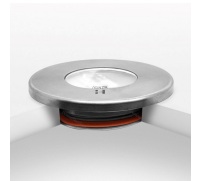

REV	DATE	DESCRIPTION

Collingwood adjustable wall spot light, 5.7w, 240v, w/white, LED, to have bronze finish

LuxR LED Micro recessed step light, Stainless steel, 1w, 350mA, 1 aperture

LuxR LED Micro recessed step light, Stainless steel, 1w, 350mA, 3 apertures

4 No. Hunza Pure LED Slim Precessed round uplighters with canister, s/steel, 2w, 700mA, w/white

L310 : LuxR modux 1 spike spot with glare guard

Electrics box for light fixtures

- 1 No. Collingwood adjustable wall spot light, bronze finish, 5.7w, 240v, w/white, LED
- 6 No. LuxR LED Micro recessed step light, stainless steel, 1w, 350mA, 1 aperture, w/white
- 1 No. LuxR LED Micro recessed step light, stainless steel, 1w, 350mA, 3 apertures, w/white
- 11 No. LuxR modux one spike spot, 1w, w/white, black powder coated, with glare guard
- 4 No. Hunza Pure LED Slim Precessed round uplighters with canister, s/steel, 2w, 700mA, w/white
- 1 No. Double outdoor sockets (TBC)
- 3 No. circuits on remote control system (system to be discussed with client)

- Step lights**
- 6 No. LuxR LED Micro recessed step lights 180 degrees
- 1 No. LuxR LED Micro recessed step lights 360 degrees

- Tree lights**
- 6 No. Collingwood SL220 LED spike lights

- Gazebo & surrounds lighting**
- 1 No. Collingwood adjustable wall spot light