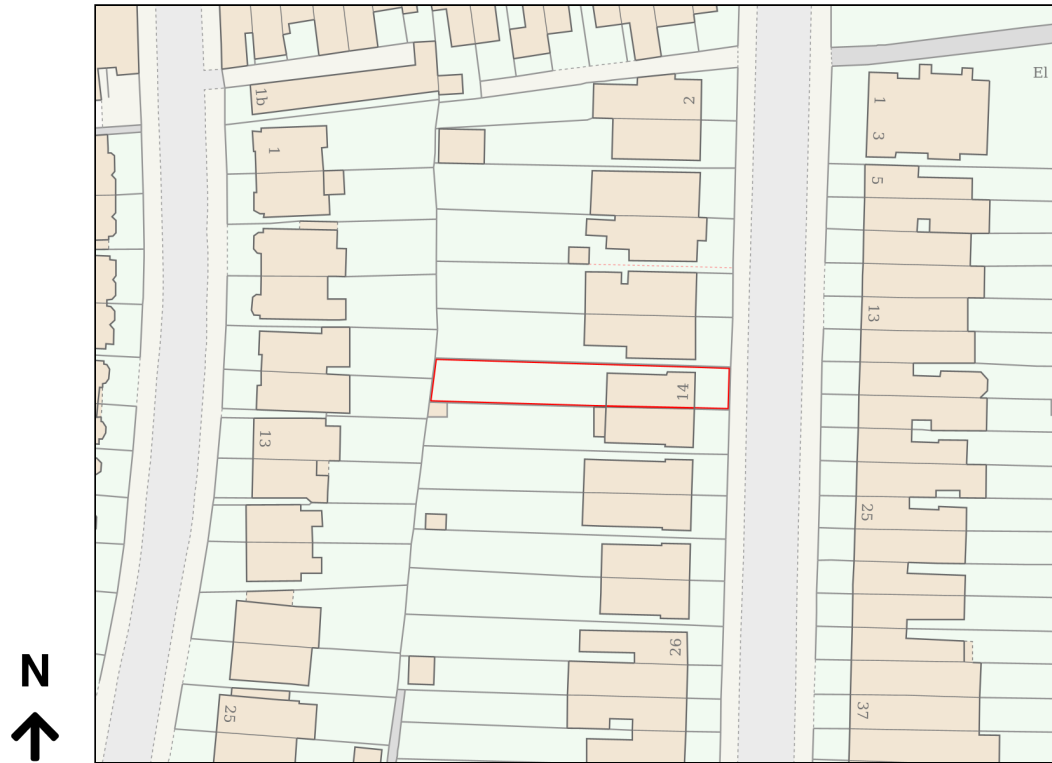

Location Plan

Site Address: Ground Floor Flat, 14, Palewell Park, East Sheen, London, SW14 8JG

Date Produced: 17-Dec-2024

Scale: 1:1250 @A4

Planning Portal Reference: PP-13646808v1