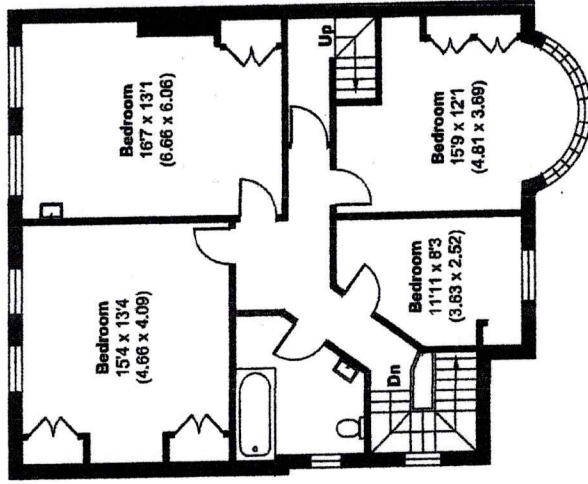

HOWARD CLOSE
 APPROX. GROSS INTERNAL FLOOR AREA 3386 SQ FT / 314.55 SQ METRES

AREA WHICH WAS THE NURSERY

GROUND FLOOR
 APPROX. FLOOR AREA
 2051 SQ.FT. (190.56 SQ.M.)

FIRST FLOOR
 APPROX. FLOOR AREA
 895 SQ.FT. (83.15 SQ.M.)

SECOND FLOOR
 APPROX. FLOOR AREA
 440 SQ.FT. (40.84 SQ.M.)