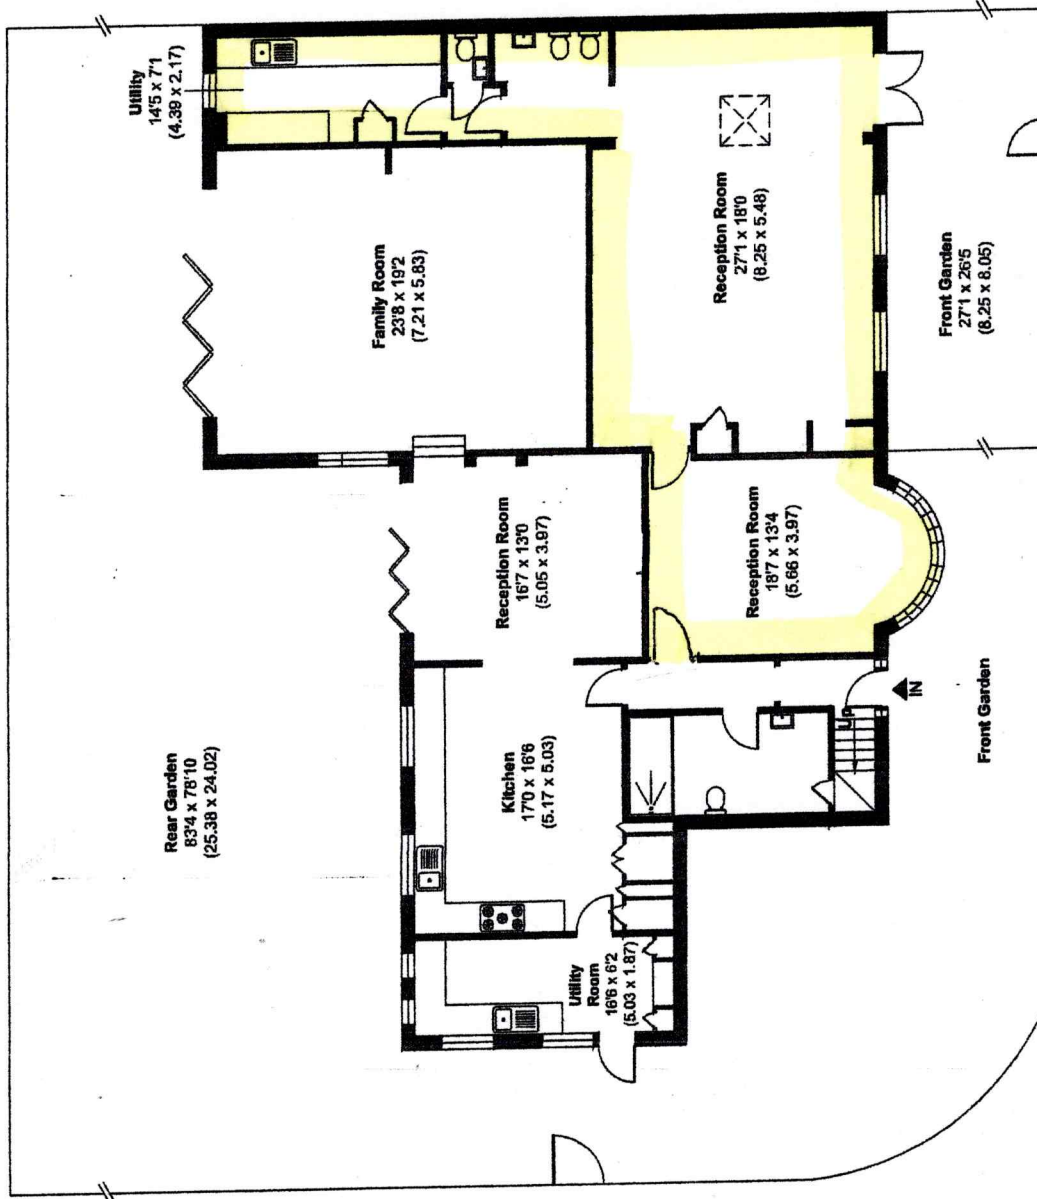

HOWARD CLOSE
 APPROX. GROSS INTERNAL FLOOR AREA 3386 SQ FT / 314.55 SQ METRES

AREA WHICH WAS THE NURSERY

GROUND FLOOR
 APPROX. FLOOR AREA
 2051 SQ.FT. (190.56 SQ.M.)

FIRST FLOOR
 APPROX. FLOOR AREA
 895 SQ.FT. (83.15 SQ.M.)

SECOND FLOOR
 APPROX. FLOOR AREA
 440 SQ.FT. (40.84 SQ.M.)