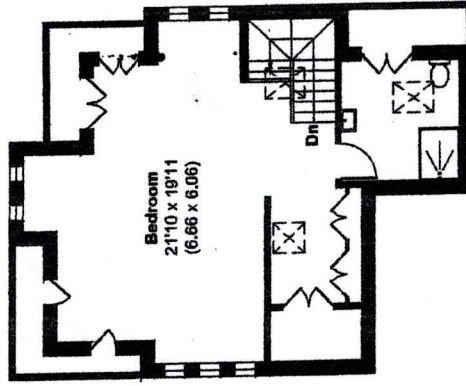

HOWARD CLOSE
 APPROX. GROSS INTERNAL FLOOR AREA 3386 SQ FT / 314.55 SQ METRES

AREA WHICH WAS THE NURSERY

GROUND FLOOR
 APPROX. FLOOR AREA
 2051 SQ.FT. (190.56 SQ.M.)

FIRST FLOOR
 APPROX. FLOOR AREA
 895 SQ.FT. (83.15 SQ.M.)

SECOND FLOOR
 APPROX. FLOOR AREA
 440 SQ.FT. (40.84 SQ.M.)