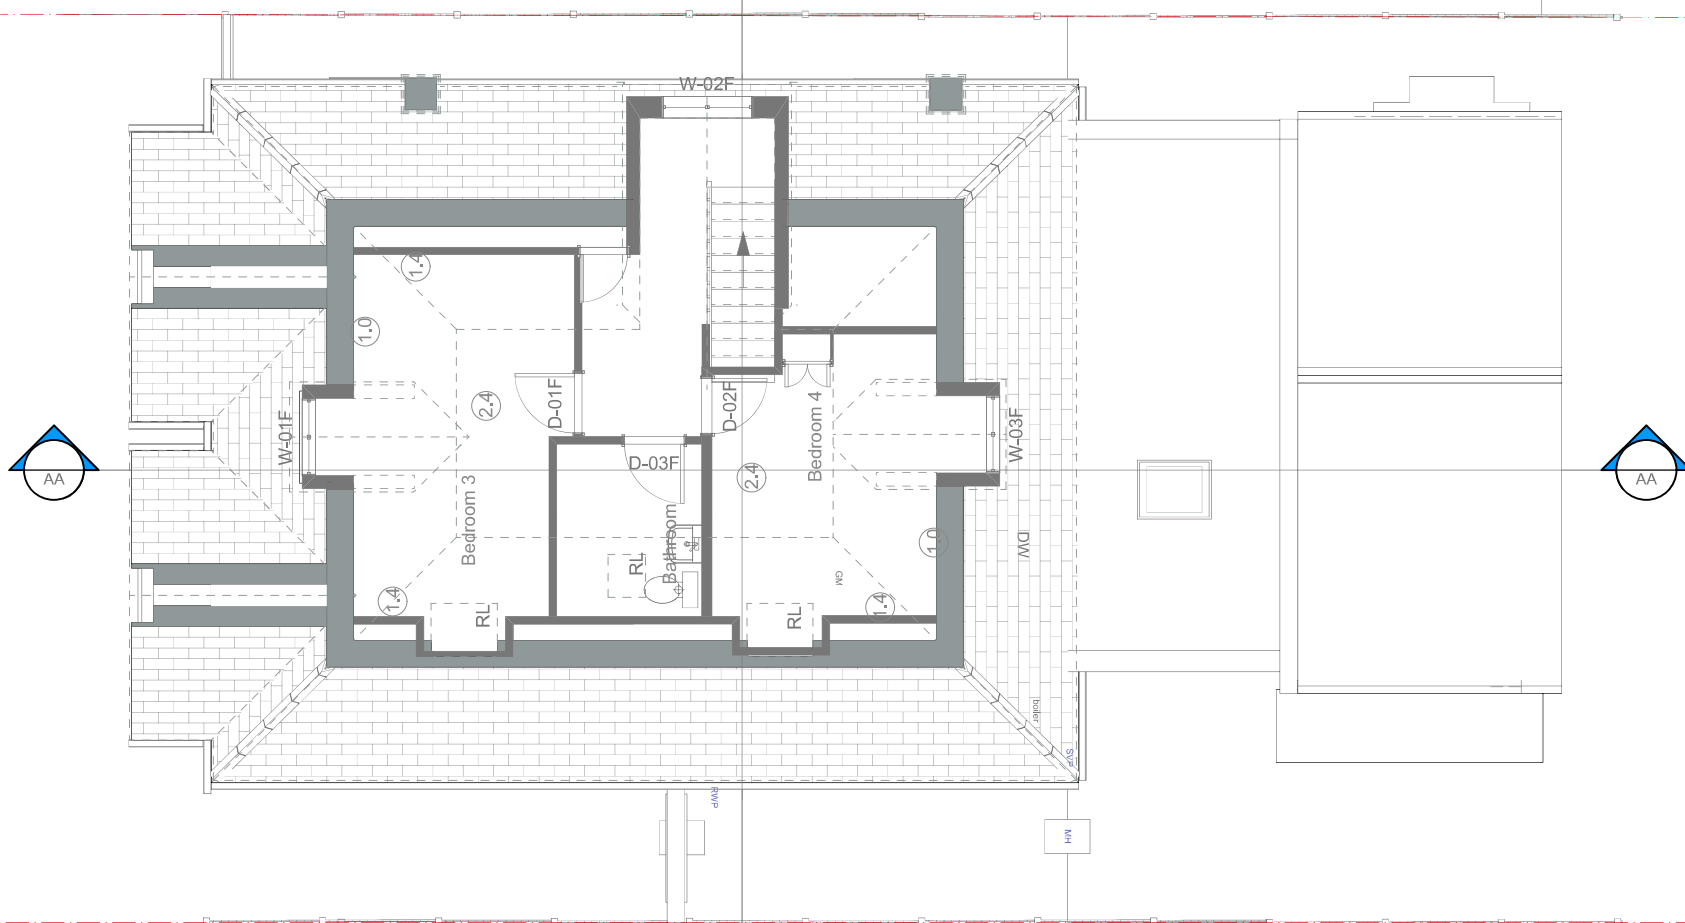

SCALE BAR

GENERAL NOTES: Do not scale from this drawing. Dimensions must be checked on site. This drawing is copyright of Grainne O'Keeffe Architects. This drawing cannot be copied or used in any way without the express permission of Grainne O'Keeffe Architects. Neighbouring properties not surveyed unless stated

Job No
2024 - 12

Dwg No **03** Scale **1:100**

Revisions		Rev No

Last Edited:
26/9/24
10:40:22