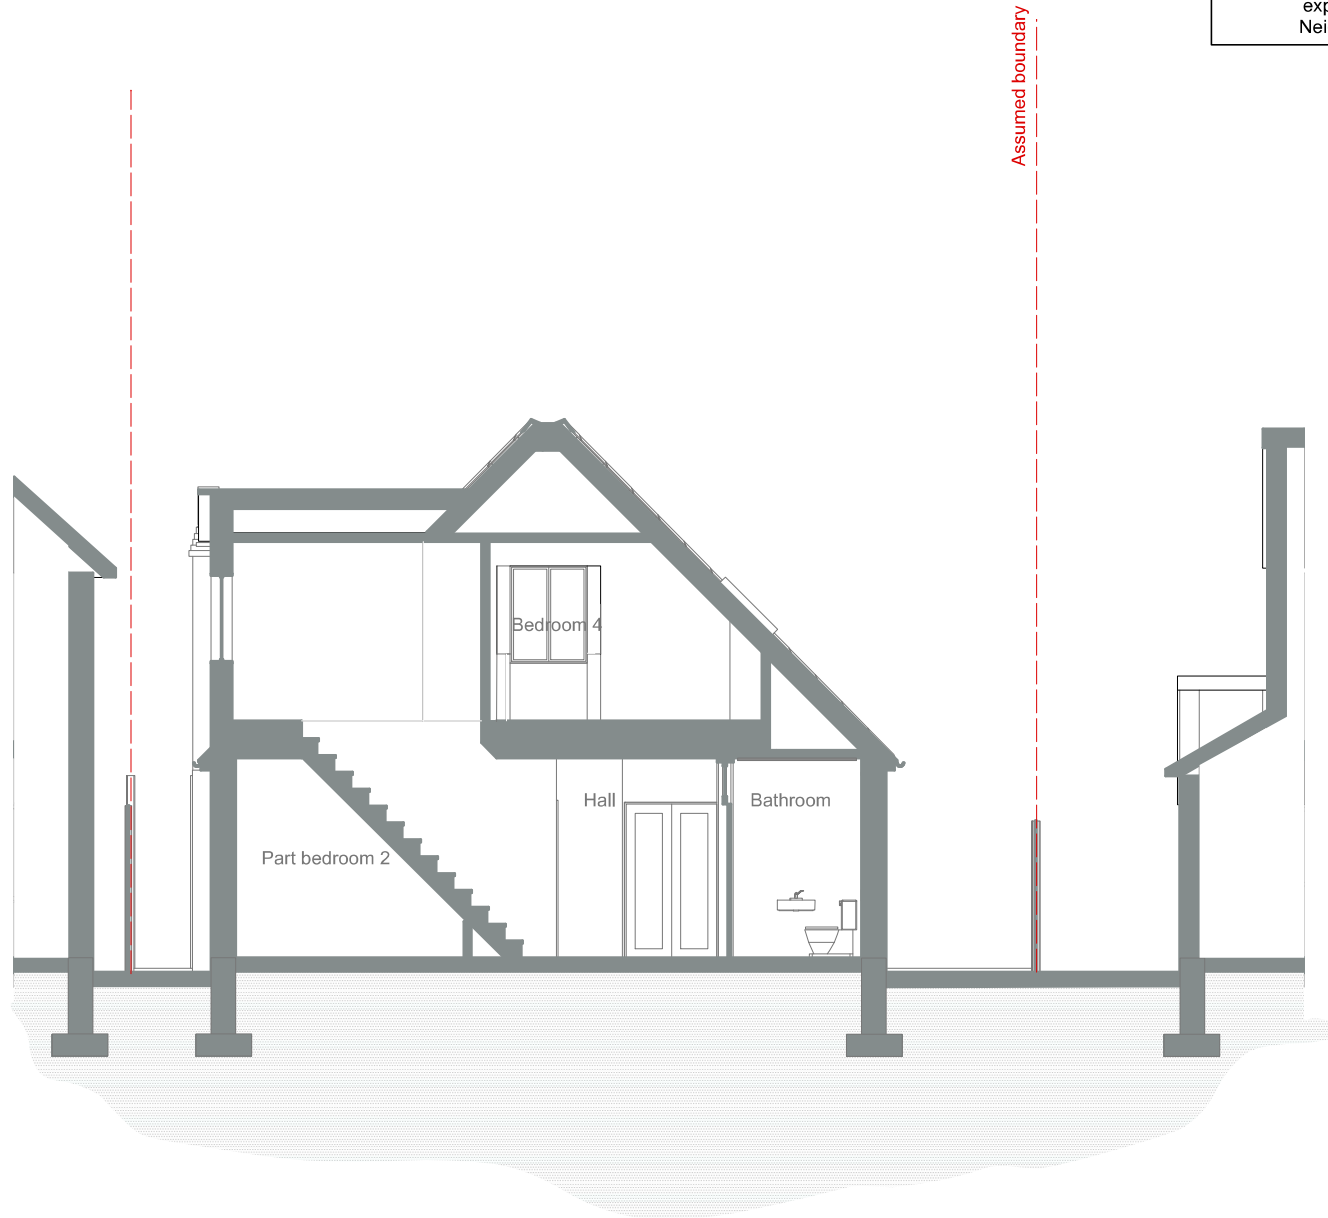

SCALE BAR

GENERAL NOTES: Do not scale from this drawing.
Dimensions must be checked on site.
This drawing is copyright of Grainne O'Keeffe Architects.
This drawing cannot be copied or used in any way without the
express permission of Grainne O'Keeffe Architects.
Neighbouring properties not surveyed unless stated

GRÁINNE O'KEEFFE ARCHITECTS LIMITED

Atrium, 36 Broad Lane, Hampton, TW12 3AZ
020 8941 1061 07976 389970
grainnearch@btopenworld.com
www.gokarchitects.co.uk

Job Name
67 Ormond Crescent

Drawing Name
Section BB Existing

Job No
2024 - 12

Dwg No Scale
10 1:100

Revisions

Rev No

Last Edited:
**25/9/24
16:23:47**