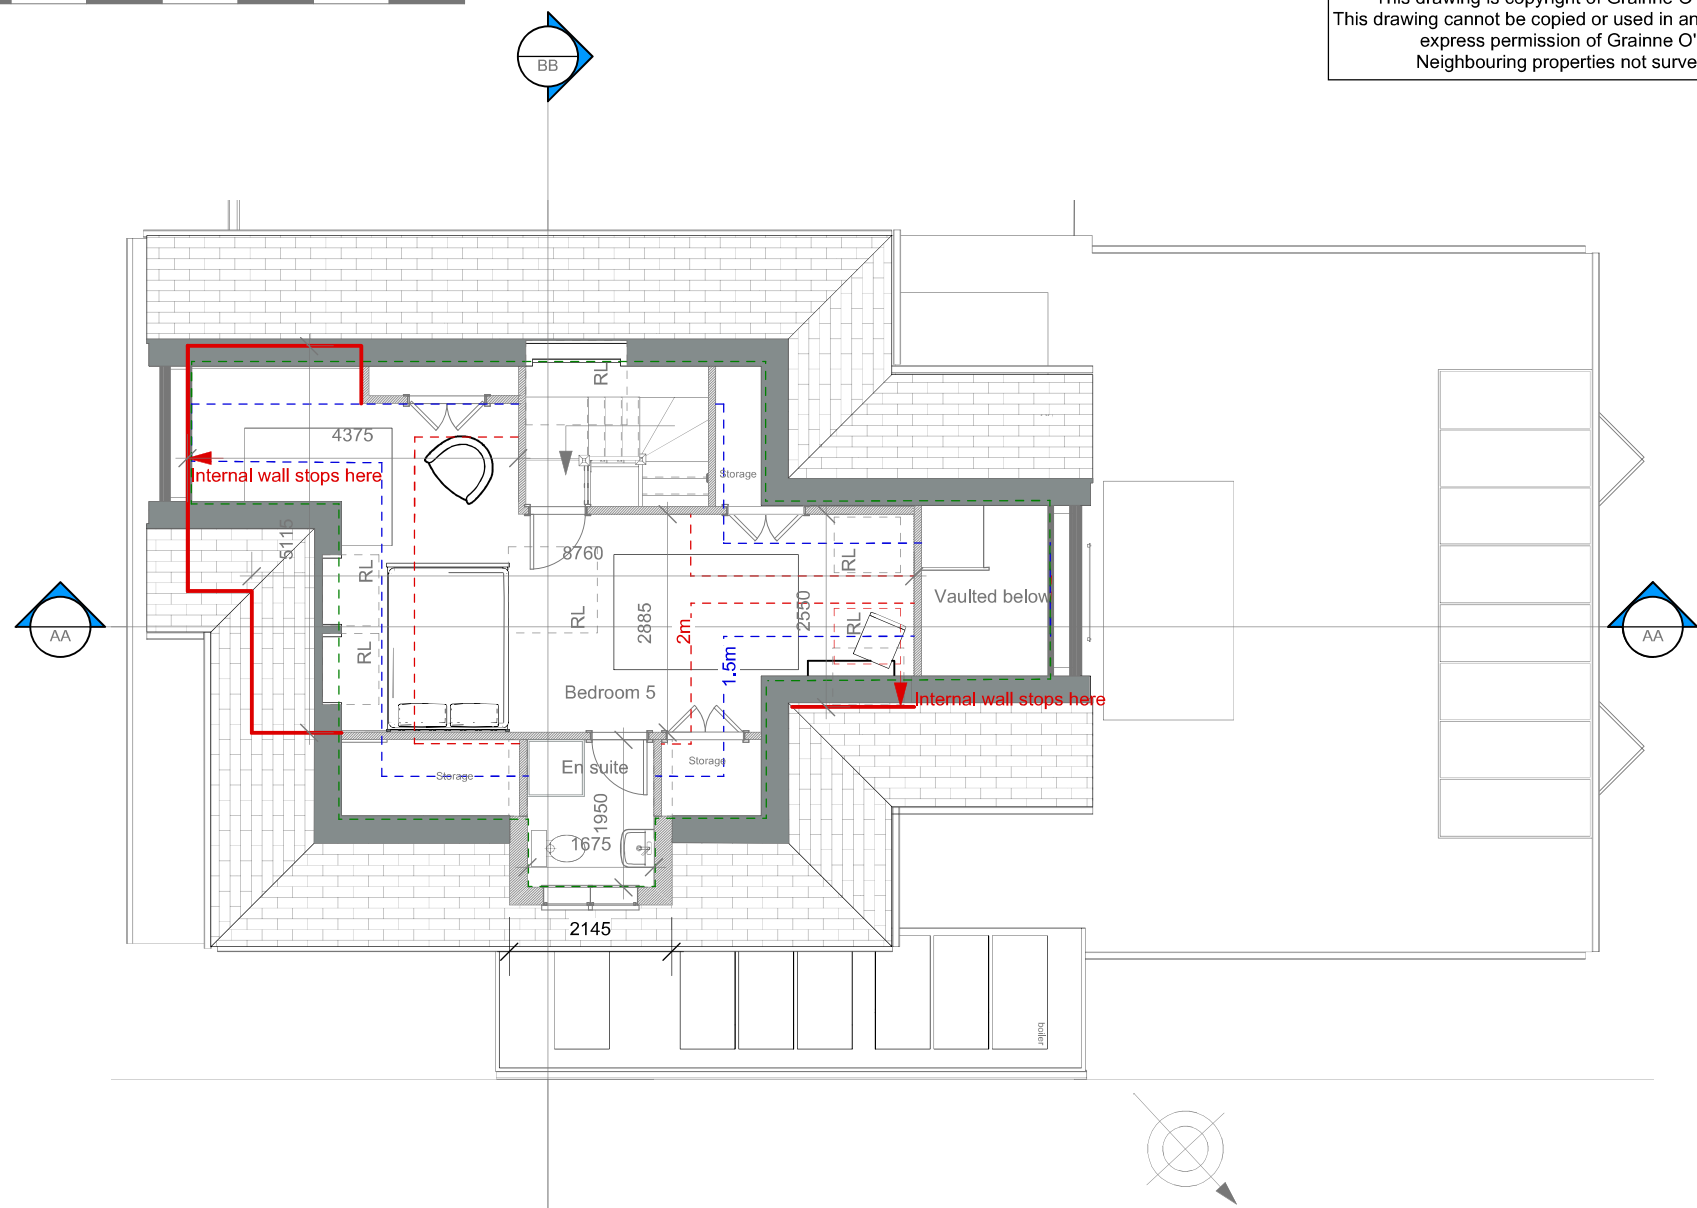

SCALE BAR

GENERAL NOTES: Do not scale from this drawing.
 Dimensions must be checked on site.
 This drawing is copyright of Grainne O'Keeffe Architects.
 This drawing cannot be copied or used in any way without the
 express permission of Grainne O'Keeffe Architects.
 Neighbouring properties not surveyed unless stated

Job No
2024 - 12
 Dwg No
14
 Scale
1:100

Revisions
REV A 091224 FINAL REVS FOR PLANNING SUBM

Rev No
A
 Last Edited:
**18/12/24
 13:58:21**