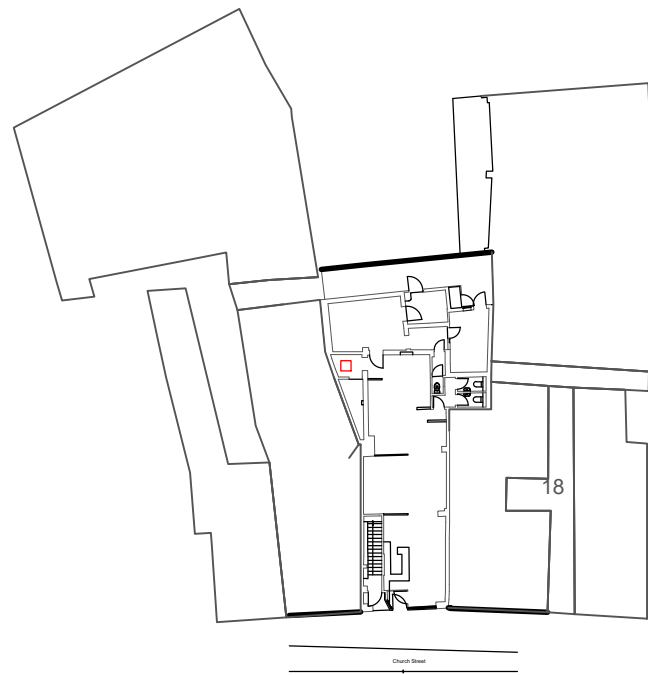

(c) Crown Copyright and Database Rights 2024 OS 100060020

Location Plan

Scale 1:1250

| Rev | Date | Description |
|-----|------|-------------|
| | | |
| | | |
| | | |

Existing Site Layout

Scale 1:500

Proposed Site Layout

20 Church Street, Twickenham

Proposed & Existing
Site Layouts & Location Plan

| | |
|---------------------|------------------------|
| Scale 1:500 @ A3 | Dwg No. FLU.2283.01 |
| Date 11.10.24 | Rev |
| Drawn N.Millin | |