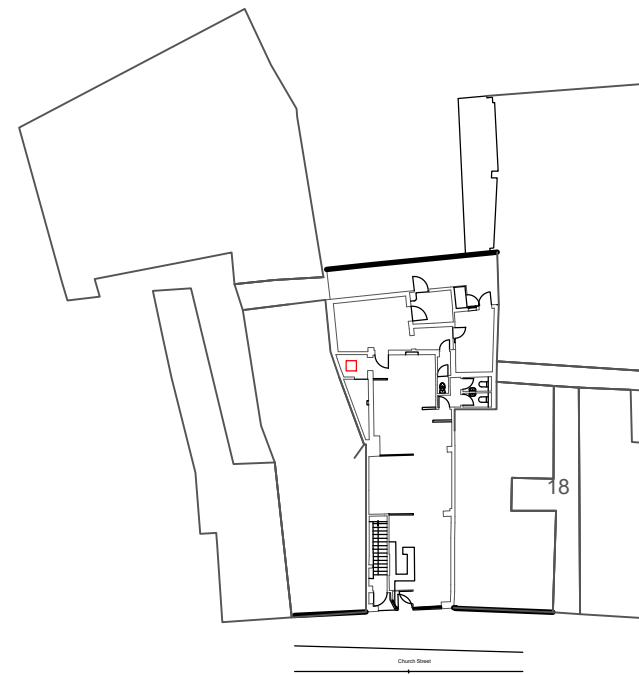

(c) Crown Copyright and Database Rights 2024 OS 100060020

Location Plan

Scale 1:1250

| Rev | Date | Description |
|-----|------|-------------|
| | | |
| | | |
| | | |

Existing Site Layout

Scale 1:500

Proposed Site Layout

20 Church Street, Twickenham

Proposed & Existing
Site Layouts & Location Plan

| | |
|---------------------|------------------------|
| Scale 1:500 @ A3 | Dwg No. FLU.2283.01 |
| Date 11.10.24 | Rev |
| Drawn N.Millin | |