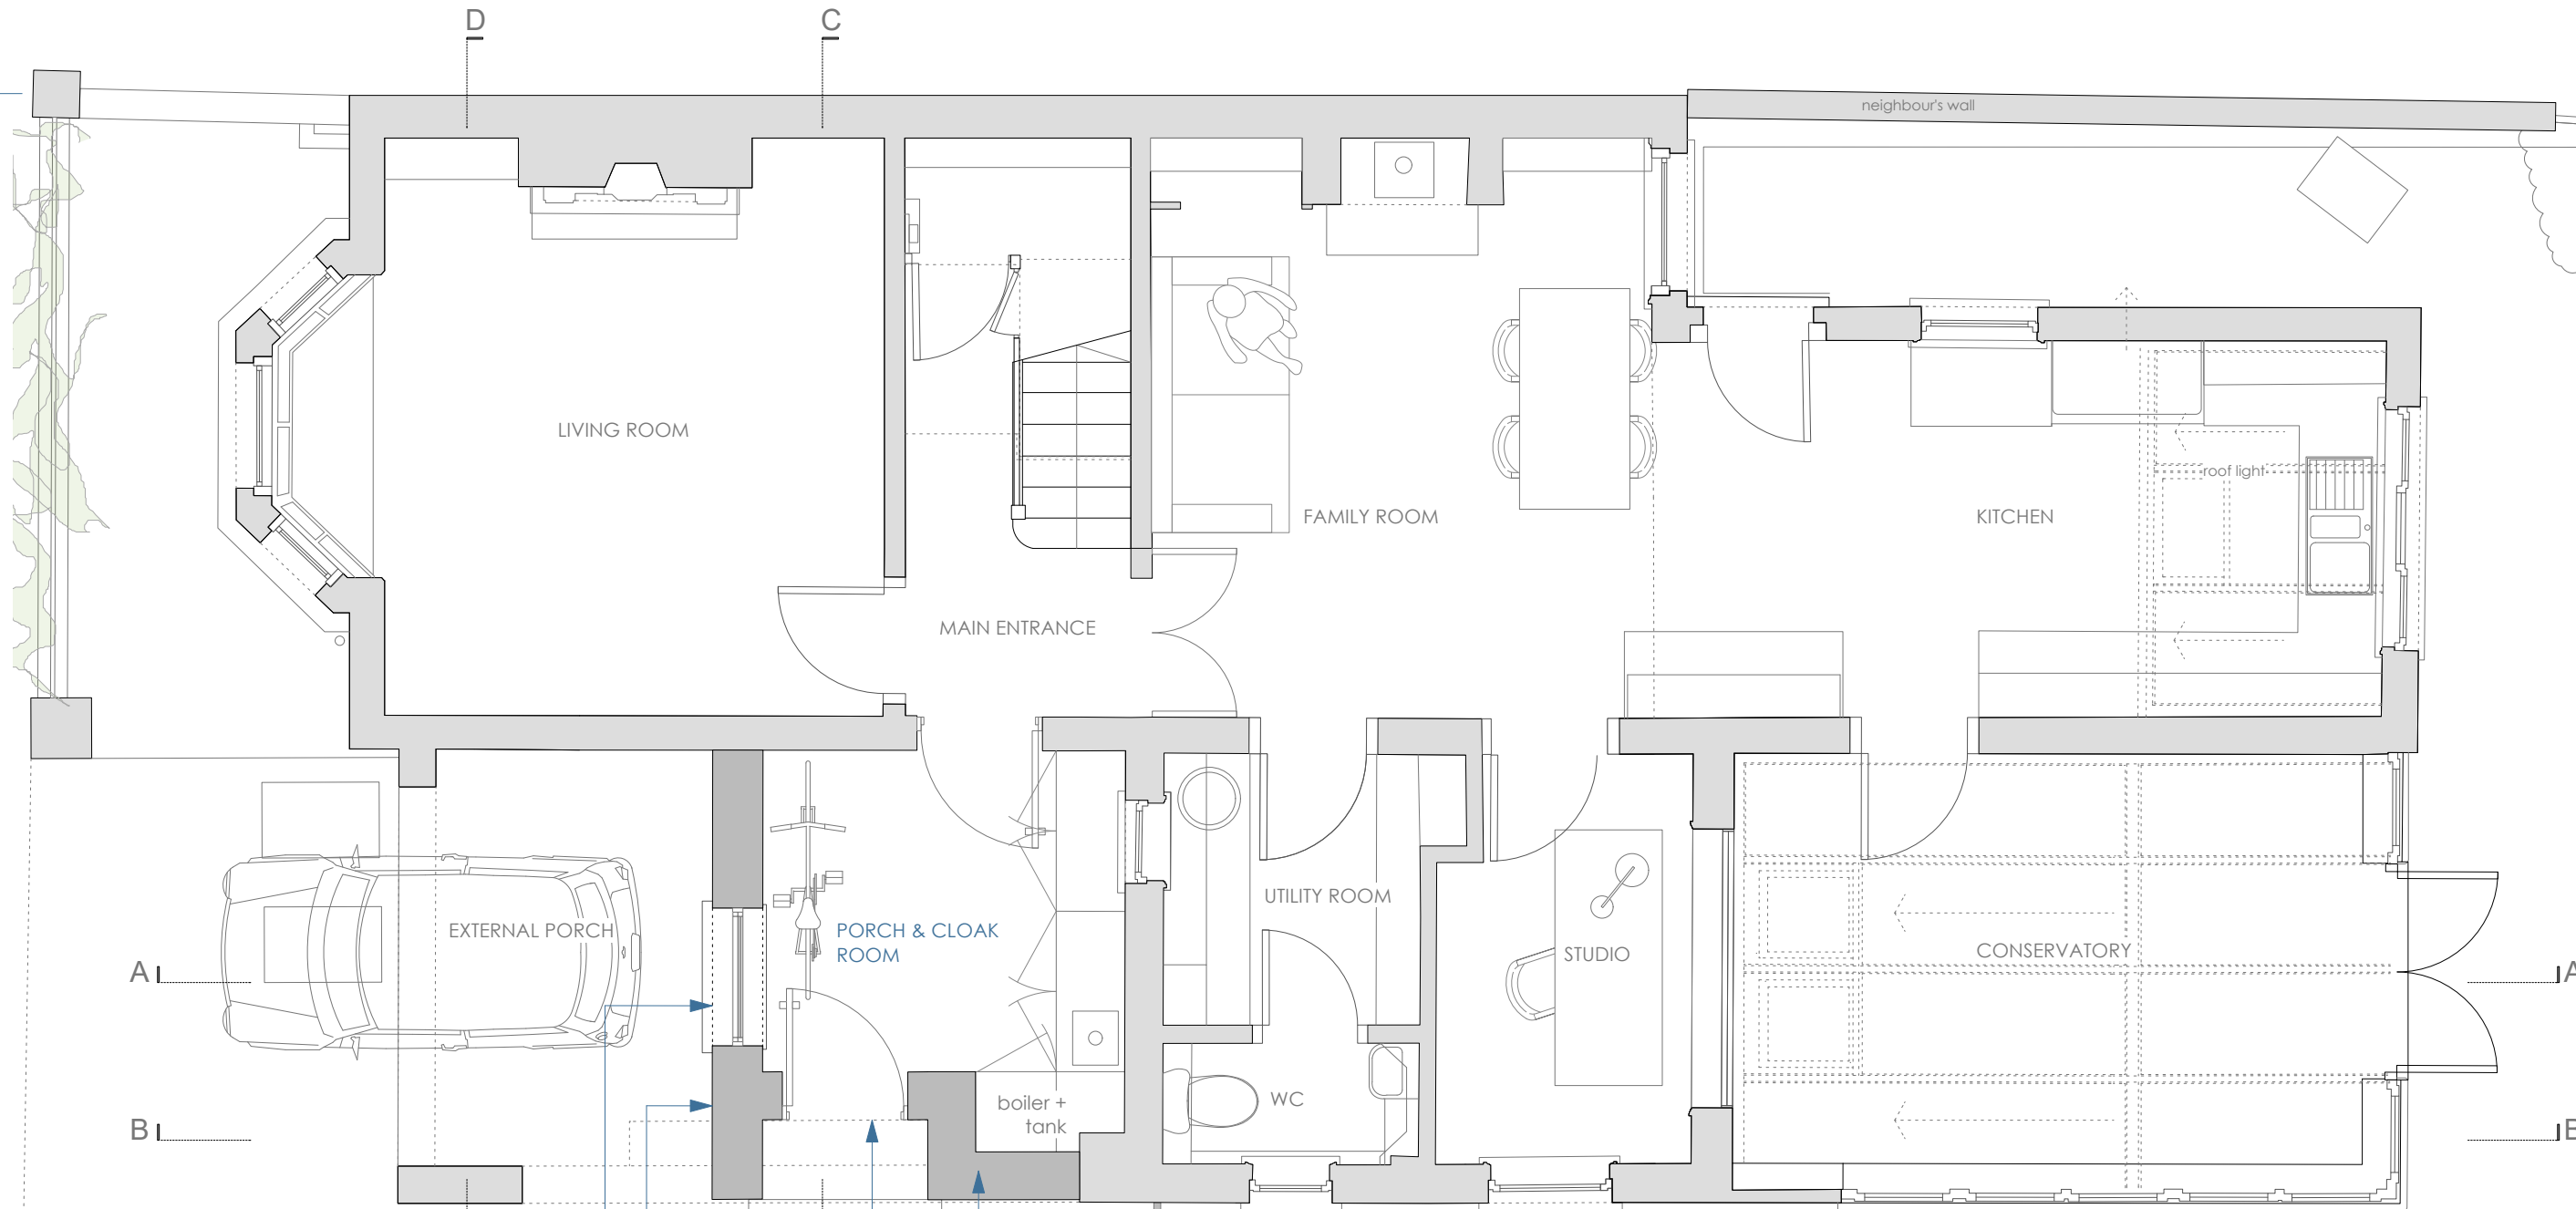

no. 32

no. 30 HEATH GARDENS

no. 26

New window to match in height existing window with red brick header course decoration above to match existing

New extension wall to be red bricks to match existing front façade with red brick header course decoration above window to match existing

New extension wall to be yellow bricks to match existing side extension with red brick header course decoration above entrance door

Main entrance door. The existing entrance door, (a paneled painted timber door) will be re-used in this location. Door to be recessed to create a small covered area before entrance