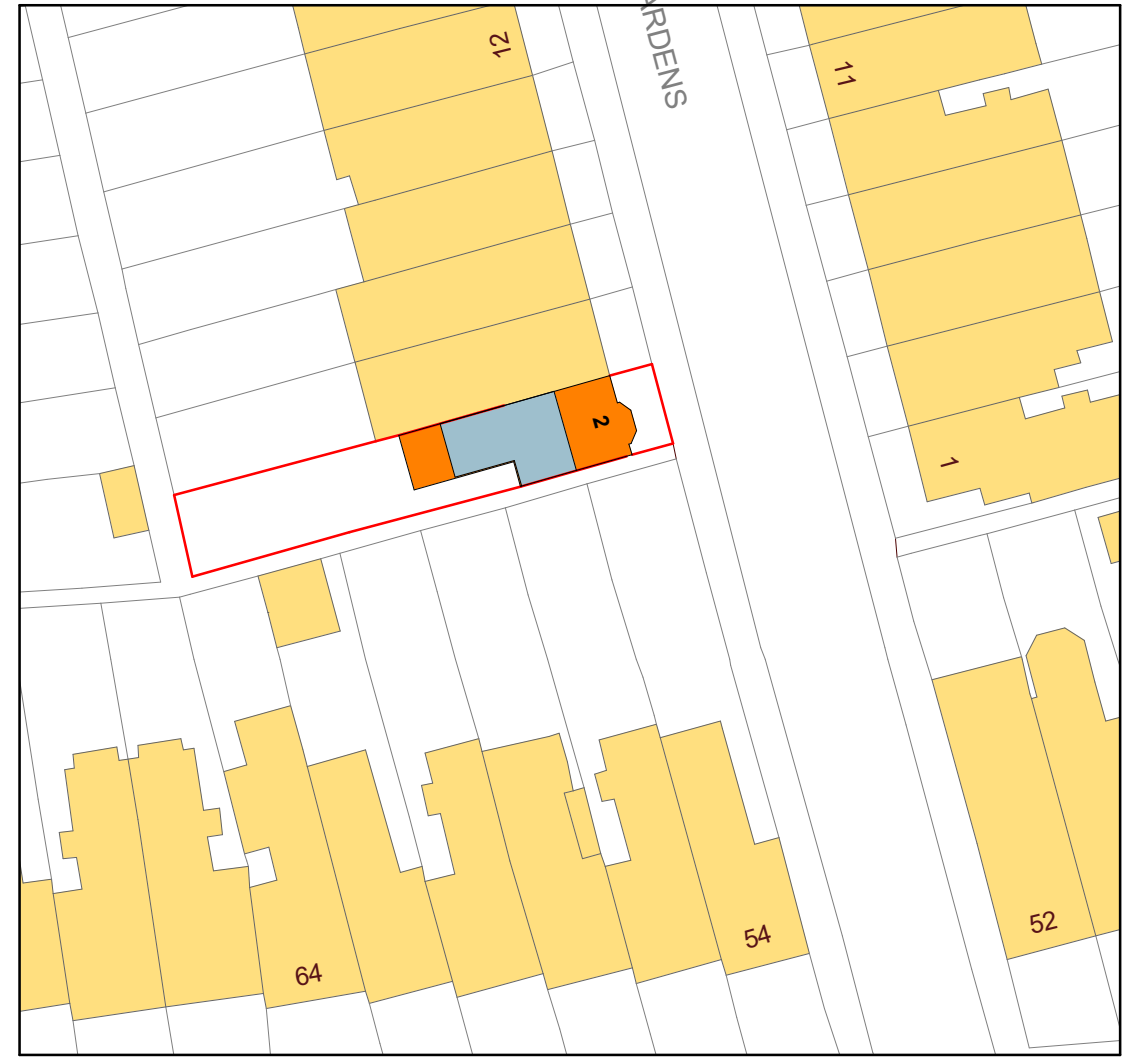

LOCATION PLAN

BLOCK MAP

ALL DIMS IN MILLIMETERS UNLESS NOTED OTHERWISE
DO NOT SCALE EXCEPT FOR PLANNING PURPOSES
IF IN DOUBT - ASK

THIS DRAWING IS CONFIDENTIAL AND IS THE PROPERTY OF
KEENAN PROJECT DESIGNS LTD
© COPYRIGHT

DRAWN BY:
Chibuzo Chinwuko

DRAWING NO:
2891-11

SCALE:
1:1250
1:500

REV:
A