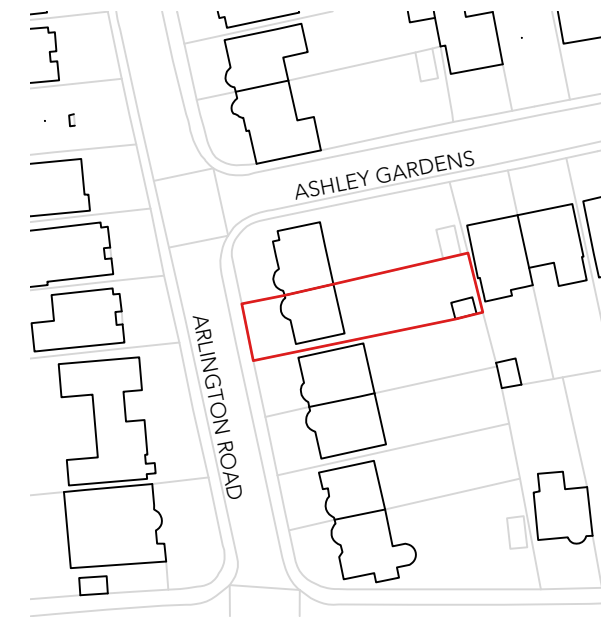

SITE PLAN - SCALE 1:500 @ A3

LOCATION PLAN - SCALE 1:1250 @ A3

Ditton Garages,  
Thames Ditton,  
Surrey,  
KT7 0UL  
[www.thamesdesignandbuild.com](http://www.thamesdesignandbuild.com)  
0207 998 7820

Rev	Date	Changes	By	Checked	Issued For

Site:	11 Arlington Road		
Project:	Single Storey Rear		
Dwg Title:	Existing Site and Location Plan		
Client:	Nick and Louise Wood		
Scale:	1:500@A3	Date:	15/03/2024
Dwg No:	TDB-235-EX-00	Status:	Feasibility